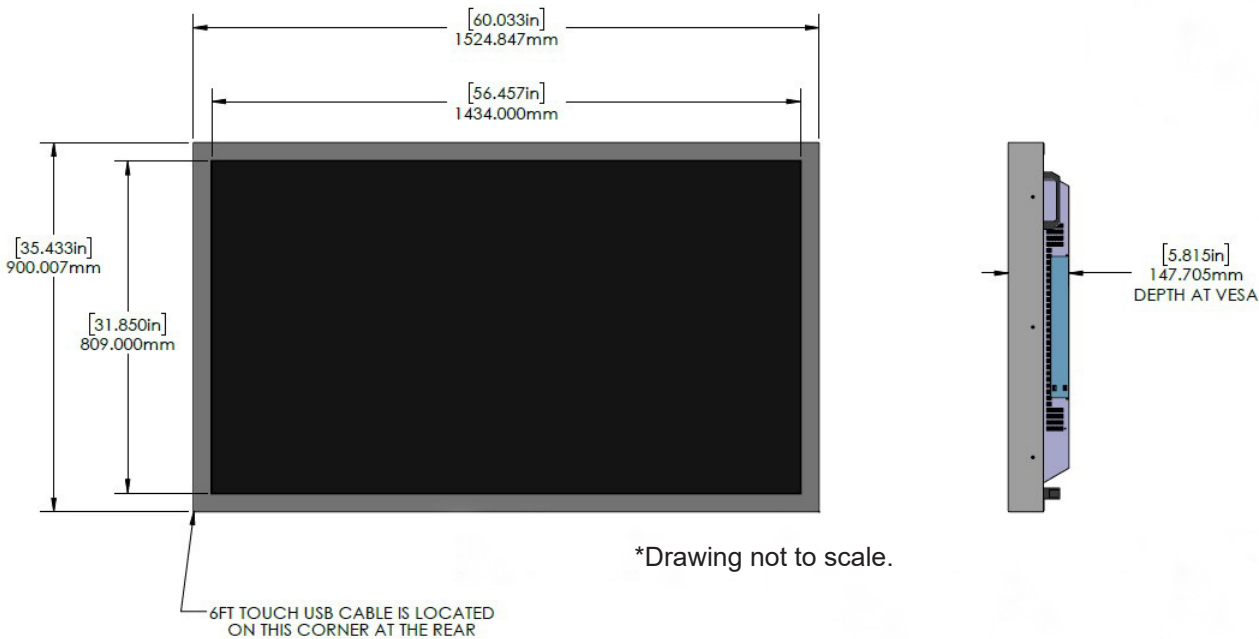

Our all-metal bezel construction increases durability and protects the display. Our touch solution will withstand the harshest of weather and most vigorous of cleanings.

SPECIFICATION	DETAIL	
<i>Product Name</i>	Touchscreen only	XHB653 Integrated with Touchscreen
<i>Part Number</i>	TSI65NYAHGACZZZ	TSI65PYAHGACZZZ
<i>Touchscreen Type</i>	Infrared IP65	
<i>Number of Touch Points</i>	10 points simultaneous touch maximum	
<i>Touchscreen Interface</i>	USB 2.0 Type A Male connector with 57" cable	
<i>Touchscreen Power</i>	USB 5VDC Maximum 1.5W	
<i>Touch Response Time</i>	≤8ms	
<i>Touch Accuracy</i>	+- 1mm	
<i>Minimum Touch Object Size</i>	6mm	
<i>Orientation Compatibility</i>	Landscape, Portrait	
<i>Brightness (w/touchscreen)</i>	N/A	2,500 nit
<i>Brightness (w/o touchscreen)</i>	N/A	2,500 nit
<i>Display Resolution</i>	1920 x 1080	
<i>Contrast Ratio</i>	4,000:1	
<i>Viewing Angle</i>	178/178	

<i>Aspect Ratio</i>	16:9
<i>Video Inputs</i>	HDMI (2)
<i>Audio Output</i>	Stereo Mini Jack
<i>Operating System Compatability</i>	Microsoft® Windows®, Android®, and many popular Linux® Distributions - <i>HID Compliant Compatability</i>
<i>Display Power Supply</i>	AC 100 - 240 V, 50/60 Hz
<i>Display Power Consumption</i>	Typical: 297.5 Watts/Max: 335.2 Watts
<i>Operating Temperature</i>	-30°~50° C
<i>Humidity</i>	10~100% Non-condensing
<i>Integrated Dimensions (W x H x D)</i>	60.03" x 35.43" x 5.81"
<i>Viewable Area</i>	56.46" x 31.85"
<i>Integrated Display Weight</i>	194lbs
<i>Packaged Weight</i>	TBD
<i>VESA Pattern</i>	N/A
<i>Recommended Duty Cycle</i>	24/7
<i>Required Accessories</i>	Ambient Light Sensor (EC1215A10) and IR Repeater (EC0202A13)
<i>Service and Support</i>	3 Year Repair & Return Warranty Touchscreen Only, 2 Year Standard Warranty for Display.