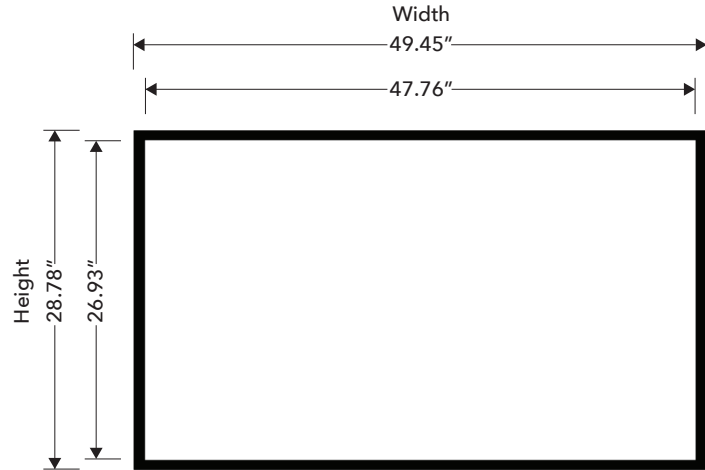

NEC P553 55" Protective Overlay

NEC

Depth
With
Touch
2.78"

Pre-build. Outer dimensions
may vary +/- 4mm

Advanced Protective Solution

The TSi touch overlay is a full steel chassis integrated with anti-reflective tempered cover glass, which increases durability and optical clarity, while protecting the display.

Customizable
Custom colors and silk screening available

Specifications

Display Compatible	NEC P553
Part Number	TSI-P553-OARB
Protective Glass	1/8" Anti-Reflective Cover Glass
Frame Material	Black Powder Coat Seal
Touch Points	0 Point
Width/Height/Depth Including Monitor	49.45" x 28.78" x 2.78"
Weight (Without Monitor)	Not Available
Boxed Weight	Not Available
Boxed Dimensions	Not Available