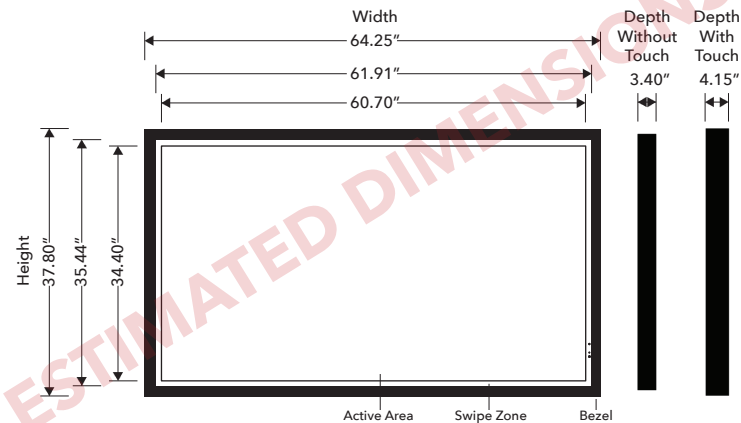

NEC E705 70" ShadowSense Touch Screen Overlay

NEC

Advanced Interactive Collaboration Solution

ShadowSense™ based solutions which allow for unparalleled performance when compared to any other interactive technology. Features such as superior palm rejection algorithms combined with the ability to accurately detect shape and size of touch objects create a user experience that is unrivaled in the marketplace. These features allow ShadowSense™ solutions to accurately detect the touching objects such as a pen/stylus, user's fingers, palm, or a special eraser, and report this data to the operating system.

Sunlight Immune
 Enhanced filtering and analogue sensors allow operation in bright conditions up to full sunlight

Specifications

Display Compatible	NEC E705
Part Number	TSI-E705-10BAIARB
Protective Glass	3/16" Anti-Reflective Tempered Glass
Frame Material	Black Powder Coated Cold Rolled Steel
Touch Technology	ShadowSense
Touch Points	10 Point
Response Time	6 - 16ms
Touch Accuracy	+/- 2mm (Over 99% Area)
Interface	Type A USB/M
Communication	USB 2.0
Remote Control Receiver	Extender Not Needed
Receiver Extender	N/A
Power Supply Mode	USB
Width/Height/Depth Including Monitor	64.25" x 37.80" x 4.15"
Weight With Monitor	171.08 lbs
Boxed Weight	TBD
Boxed Dimensions	TBD
OS Support	Windows, Google Chrome, Android, Mac, Linux