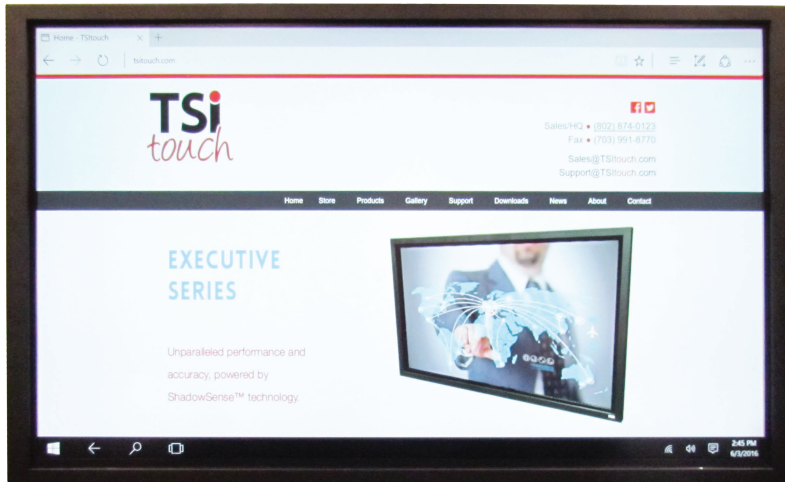

NEC X651UHD 65" Integrated Touch Screen

Advanced Interactive Collaboration Solution

ShadowSense™ based solutions which allow for unparalleled performance when compared to any other interactive technology. Features such as superior palm rejection algorithms combined with the ability to accurately detect shape and size of touch objects create a user experience that is unrivaled in the marketplace. These features allow ShadowSense™ solutions to accurately detect the touching objects such as a pen/stylus, user's fingers, palm, or a special eraser, and report this data to the operating system.

Multi-Touch Screen
 True multi-touch support with up to ten simultaneous touch points for all major operating systems

Easy Integration
 Unrivaled simplicity makes installation easier and faster

Ultra-Fast Response Time
 Allows for split second reactions between touch point and screen

HID Compliant
 Maximum compatibility with numerous operating systems, plug-and-play

Superior Design
 Full steel chassis combined with anti-glare tempered glass provides additional protection to the LCD panel

Sunlight Immune
 Enhanced filtering and analogue sensors allow operation in bright conditions up to full sunlight

Specifications

Display Compatible	NEC X651UHD
Part Number	TSI-NX651UHD-10BAIAGB-DIVA
Protective Glass	3/16" Anti-Reflective Tempered Glass
Frame Material	Black Powder Coated Cold Rolled Steel
Touch Technology	ShadowSense
Touch Points	10 Point
Response Time	6 - 16ms
Touch Accuracy	+/- 2mm (Over 99% Area)
Interface	Type A USB/M
Communication	USB 2.0
Remote Control Receiver	Extender Not Needed
Receiver Extender	N/A
Power Supply Mode	USB
Width/Height/Depth Including Monitor	60.51" x 35.00" x 3.90"
Weight (Without Monitor)	143.3 lbs
Boxed Weight	TBD
Boxed Dimensions	TBD
OS Support	Windows, Google Chrome, Android, Mac, Linux