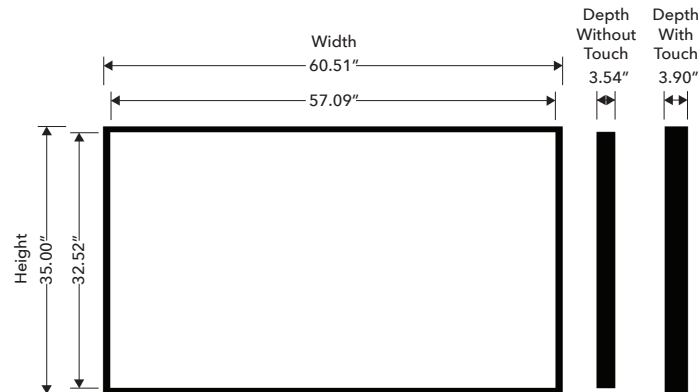

NEC X651UHD 65" Integrated Touch Screen

Advanced Interactive Collaboration Solution

ShadowSense™ based solutions which allow for unparalleled performance when compared to any other interactive technology. Features such as superior palm rejection algorithms combined with the ability to accurately detect shape and size of touch objects create a user experience that is unrivaled in the marketplace. These features allow ShadowSense™ solutions to accurately detect the touching objects such as a pen/stylus, user's fingers, palm, or a special eraser, and report this data to the operating system.

Multi-Touch Screen
True multi-touch support with up to ten simultaneous touch points for all major operating systems

Easy Integration
Unrivaled simplicity makes installation easier and faster

Ultra-Fast Response Time
Allows for split second reactions between touch point and screen

HID Compliant
Maximum compatibility with numerous operating systems, plug-and-play

Superior Design
Full steel chassis combined with anti-glare tempered glass provides additional protection to the LCD panel

Sunlight Immune
Enhanced filtering and analogue sensors allow operation in bright conditions up to full sunlight

Specifications