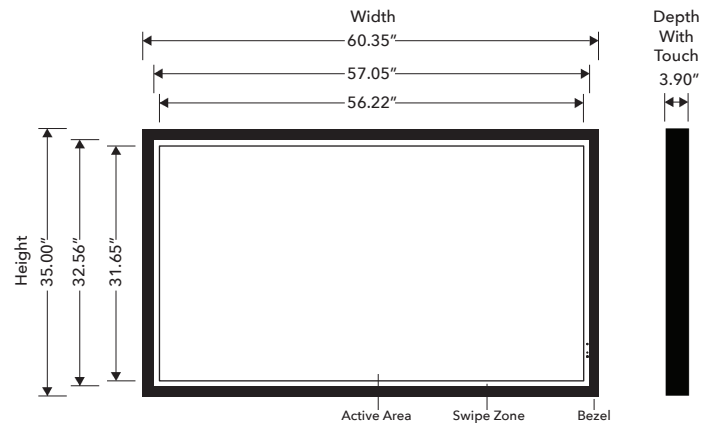

NEC X651UHD 65" Touch Screen Interface

NEC

Advanced Interactive Collaboration Solution

ShadowSense™ based solutions which allow for unparalleled performance when compared to any other interactive technology. Features such as superior palm rejection algorithms combined with the ability to accurately detect shape and size of touch objects create a user experience that is unrivaled in the marketplace. These features allow ShadowSense™ solutions to accurately detect the touching objects such as a pen/stylus, user's fingers, palm, or a special eraser, and report this data to the operating system.

Multi-Touch Screen
 True multi-touch support with up to ten simultaneous touch points for all major operating systems

Easy Integration
 Unrivaled simplicity makes installation easier and faster

Ultra-Fast Response Time
 Allows for split second reactions between touch point and screen

Sunlight Immune
 Enhanced filtering and analogue sensors allow operation in bright conditions up to full sunlight

Specifications

Display Compatible	NEC X651UHD
Part Number	TSI65PNFRSAHRZZ
Protective Glass	3/16" Anti-reflective Tempered Glass
Frame Material	Black Powder Coated Cold Rolled Steel
Touch Technology	ShadowSense
Touch Points	10 Point
Response Time	6 - 16ms
Touch Accuracy	+/- 2mm (Over 99% Area)
Interface	Type A USB/M
Communication	USB 2.0
Remote Control Receiver	Extender Needed
Receiver Extender	KT-RC
Power Supply Mode	5V/4A Power adapter
Width/Height/Depth Including Monitor	60.35" x 35.00" x 3.90"
Weight Including Monitor	143.74 lbs
Boxed Weight	TBD
Boxed Dimensions	TBD
OS Support	Windows, Google Chrome, Android, Mac, Linux