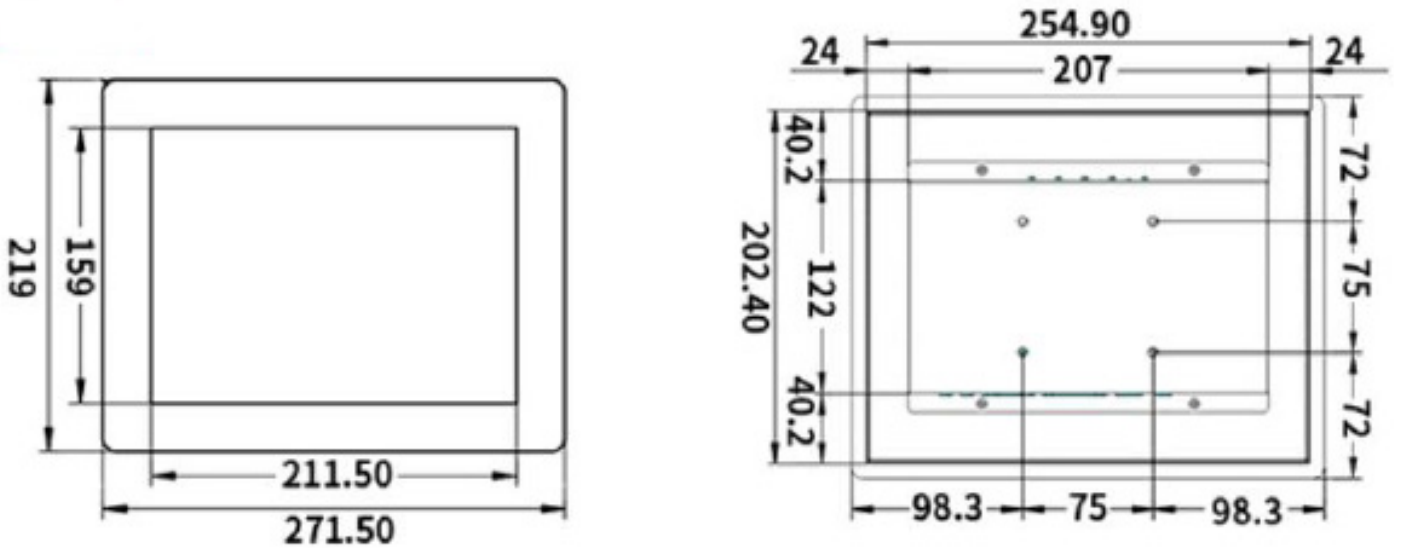

## 10.4" IP65 Outdoor Rated Display

TSI Touch's 10.4" IP65 Outdoor Rated Display is an industrial grade LCD display with LED backlight. This display is encased in an aluminum type material shell that is waterproof and dustproof.

SPECIFICATION	DETAIL
<i>Product Name</i>	10.4" IP65 Outdoor Display
<i>Part Number</i>	MVZ010BA2
<i>Touchscreen Type</i>	N/A
<i>Outdoor Rating</i>	IP65
<i>Orientation Compatibility</i>	Landscape
<i>Display Brightness</i>	350 nit
<i>Native Resolution</i>	800x600 @ 60Hz
<i>Contrast Ratio</i>	500:1
<i>Viewing Angle</i>	Horizontal: 75° /75°; Vertical: 70° /70°
<i>Aspect Ratio</i>	4:3
<i>Internal Processor</i>	RK3288 quad-core ARM Coretex-A17 core
<i>Inputs/Outputs</i>	(2) USB 2.0, (1) USB OTG, (1) RS232, (1) 485, (1) RJ-45, (1) DC, (1) TF, (1) HDMI
<i>Operating System Compatability</i>	Android® 5.1/Android® 7.1/Android® 11, debian®, /ubuntu®18.04
<i>Display Power Supply</i>	AC 100 - 240 V, 50/60 Hz
<i>Power Over Ethernet (PoE)</i>	Support 802.11 a/b/g/n/ac protocol,12V2.5A(30W)

<i>CPU</i>	ARM Coretex-A17,RK3288/1.6GHz, 32 bit
<i>GPU</i>	Mali-T764 GPU
<i>Memory</i>	DDR3L 2GB, maximum support 4G
<i>Storage</i>	EMMC 8G, maximum support 32G
<i>Network</i>	1XLAN RJ45 (100M)
<i>Wireless</i>	Support WiFi 2.4GHz/5GHz (5GHz optional), Bluetooth 4.0
<i>Temperature</i>	Operating: 0°C-50°C; Storage: -20°C-70°C
<i>Humidity</i>	Operating: 20%-70%; Storage: 10%-80%
<i>Dimensions (W x H x D)</i>	10.68" x 8.62" x 1.79"
<i>Active Area</i>	8.31" x 6.23"
<i>VESA Pattern</i>	75 x 75 mm
<i>Recommended Duty Cycle</i>	24/7
<i>Service and Support</i>	2 Year Warranty