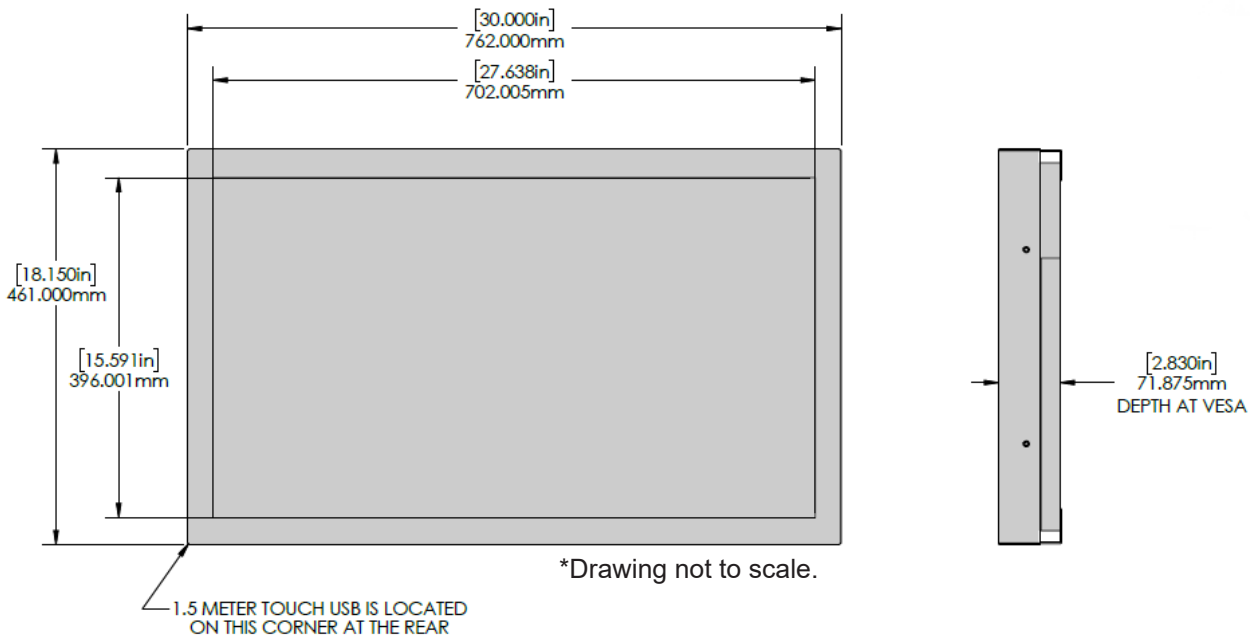

Our all-metal bezel construction, combined with high strength cover glass, adds considerable protection to the display, while also keeping your content crisp and bright.

SPECIFICATION	DETAIL	
<i>Product Name</i>	Touchscreen only	32SM5J-B with Integrated Touchscreen
<i>Part Number</i>	TSI32NL10TACCZZ	TSI32PLVMTACCZZ
<i>Touchscreen Type</i>	Infrared	
<i>Number of Touch Points</i>	10 points simultaneous touch minimum	
<i>Touchscreen Interface</i>	USB 2.0 Type A Male connector with 57" cable	
<i>Touchscreen Power</i>	USB 5VDC Maximum 1.5W	
<i>Touch Response Time</i>	≤8ms	
<i>Touch Accuracy</i>	+- 1mm	
<i>Minimum Touch Object Size</i>	6mm	
<i>Orientation Compatibility</i>	Landscape, Portrait	
<i>Brightness (w/touchscreen)</i>	N/A	356 nit
<i>Brightness (w/o touchscreen)</i>	N/A	400 nit
<i>Display Resolution</i>	1,920 x 1,080	
<i>Contrast Ratio</i>	1,100:1	
<i>Viewing Angle</i>	178/178	

<i>Aspect Ratio</i>	16:9
<i>Video Inputs</i>	HDMI (3, HDCP 2.2), USB 2.0 (Type A)
<i>Audio Output</i>	Audio Out (Off / Fixed / Variable)
<i>Operating System Compatability</i>	Microsoft® Windows®, LG® SoC, Google® Chrome®, Android®, MacOS® , and many popular Linux® Distributions - <i>HID Compliant Compatability</i>
<i>Display Power Supply</i>	AC 100 - 240 V, 50/60 Hz
<i>Display Power Consumption</i>	Typical: 55 Watts/Max: 75 Watts
<i>Operating Temperature</i>	0°~40° C
<i>Humidity</i>	10~80% Non-condensing
<i>Integrated Dimensions (W x H x D)</i>	30" x 18.15" x 2.83"
<i>Viewable Area</i>	27.64" x 15.59"
<i>Integrated Display Weight</i>	28 lbs.
<i>Packaged Weight</i>	32 lbs.
<i>VESA Pattern</i>	200 x 200 mm
<i>Recommended Duty Cycle</i>	24/7
<i>Service and Support</i>	3 Year Repair & Return Warranty
<i>In the Box</i>	Integrated Touchscreen Display, Quick Setup Guide, Warranty Card, Power Cord, Remote Controller, Batteries