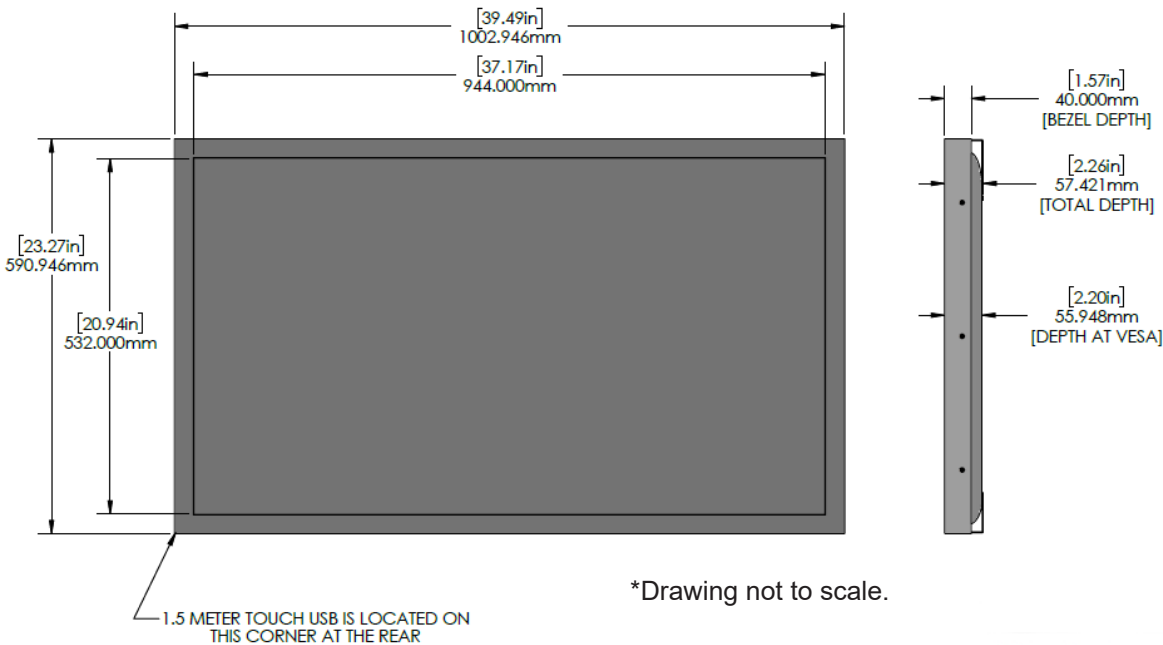

Our all-metal bezel construction, combined with high strength cover glass, adds considerable protection to the display, while also keeping your content crisp and bright.

SPECIFICATION	DETAIL		
<i>Product Name</i>	Touchscreen only	43UH5F-H with Integrated Touchscreen	43UH5J-H with Integrated Touchscreen
<i>Part Number</i>	TSI43NL12TACCZZ	TSI43PLFHTACCZZ	TSI43PLYVTACCZZ
<i>Touchscreen Type</i>	Infrared		
<i>Number of Touch Points</i>	10 points simultaneous touch minimum		
<i>Touchscreen Interface</i>	USB 2.0 Type A Male connector with 57" cable		
<i>Touchscreen Power</i>	USB 5VDC Maximum 1.5W		
<i>Touch Response Time</i>	≤8ms		
<i>Touch Accuracy</i>	+- 1mm		
<i>Minimum Touch Object Size</i>	6mm		
<i>Orientation Compatibility</i>	Landscape, Portrait		
<i>Brightness (w/touchscreen)</i>	N/A	445 nit	
<i>Brightness (w/o touchscreen)</i>	N/A	500 nit	
<i>Display Resolution</i>	3840 x 2160		
<i>Contrast Ratio</i>	1,100:1		
<i>Viewing Angle</i>	178/178		

<i>Aspect Ratio</i>	16:9
<i>Video Inputs</i>	HDMI (2) HDCP 2.2 / HDMI (1) HDCP 1.4 / DVI-D (1) / DisplayPort (1)
<i>Audio Output</i>	Stereo Mini Jack
<i>Operating System Compatability</i>	Microsoft® Windows®, LG® SoC, Google® Chrome®, Android®, MacOS® , and many popular Linux® Distributions - <i>HID Compliant Compatability</i>
<i>Display Power Supply</i>	AC 100 - 240 V, 50/60 Hz
<i>Display Power Consumption</i>	Typical: 75 Watts/Max: 110 Watts
<i>Operating Temperature</i>	0°~40° C
<i>Humidity</i>	10~80% Non-condensing
<i>Integrated Dimensions (W x H x D)</i>	39.49" x 23.27" x 2.26"
<i>Viewable Area</i>	37.17" x 20.94"
<i>Integrated Display Weight</i>	48.1 lbs.
<i>Packaged Weight</i>	54.2 lbs.
<i>VESA Pattern</i>	200 x 200 mm
<i>Recommended Duty Cycle</i>	24/7
<i>Service and Support</i>	3 Year Repair & Return Warranty
<i>In the Box</i>	Integrated Touchscreen Display, Quick Setup Guide, Warranty Card, Power Cord, Remote Controller, Batteries