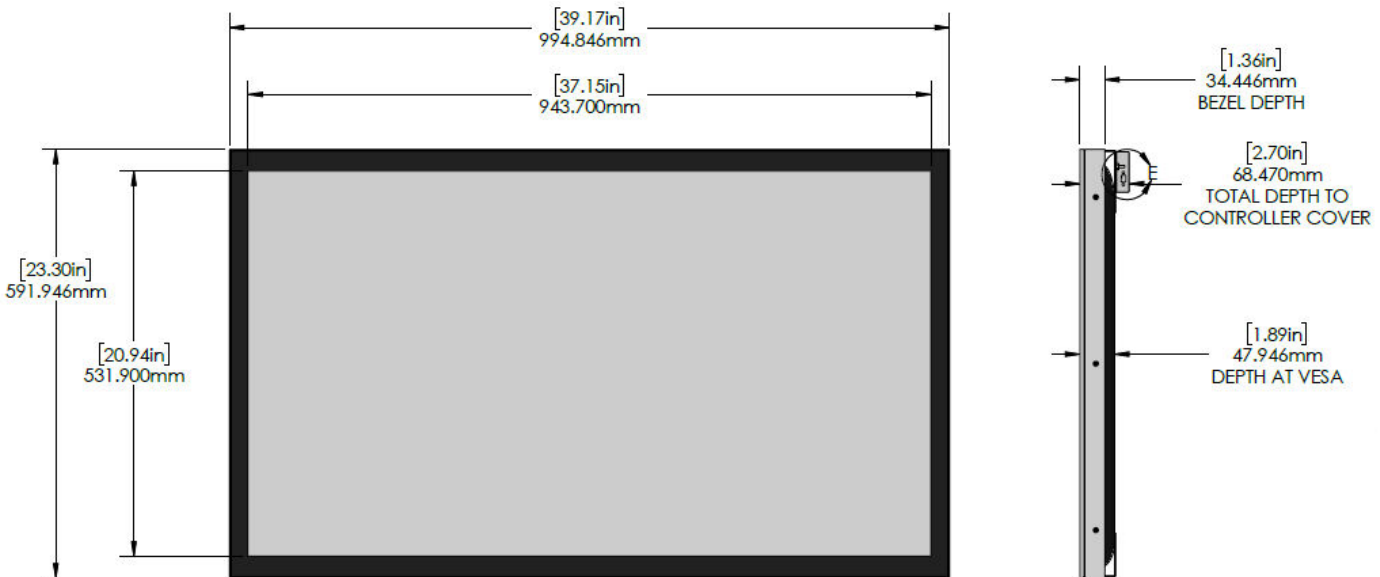

| | | | |
|-----------------------------------|--|----------|----------|
| Aspect Ratio | 16:9 | | |
| Video Inputs | N/A | HDMI (2) | HDMI (3) |
| Audio Output | Stereo Mini Jack | | |
| Operating System Compatability | Microsoft® Windows®, LG® SoC, Google® Chrome®, Android®, MacOS® , and many popular Linux® Distributions - <i>HID Compliant Compatability</i> | | |
| Display Power Supply | AC 100 - 240 V, 50/60 Hz | | |
| Display Power Consumption | Typical: 80 Watts/Max: 120 Watts | | |
| Operating Temperature | 0°~40° C | | |
| Humidity | 10~80% Non-condensing | | |
| Integrated Dimensions (W x H x D) | 39.17" x 23.30" x 2.70" | | |
| Viewable Area | 37.15" x 20.94" | | |
| Integrated Display Weight | 51.2 lbs. | | |
| Packaged Weight | 58 lbs. | | |
| VESA Pattern | 200 x 200 mm | | |
| Recommended Duty Cycle | 24/7 | | |
| Service and Support | 3 Year Repair & Return Warranty | | |
| In the Box | Integrated Touchscreen Display, Quick Setup Guide, Warranty Card, Power Cord, Remote Controller, Batteries | | |