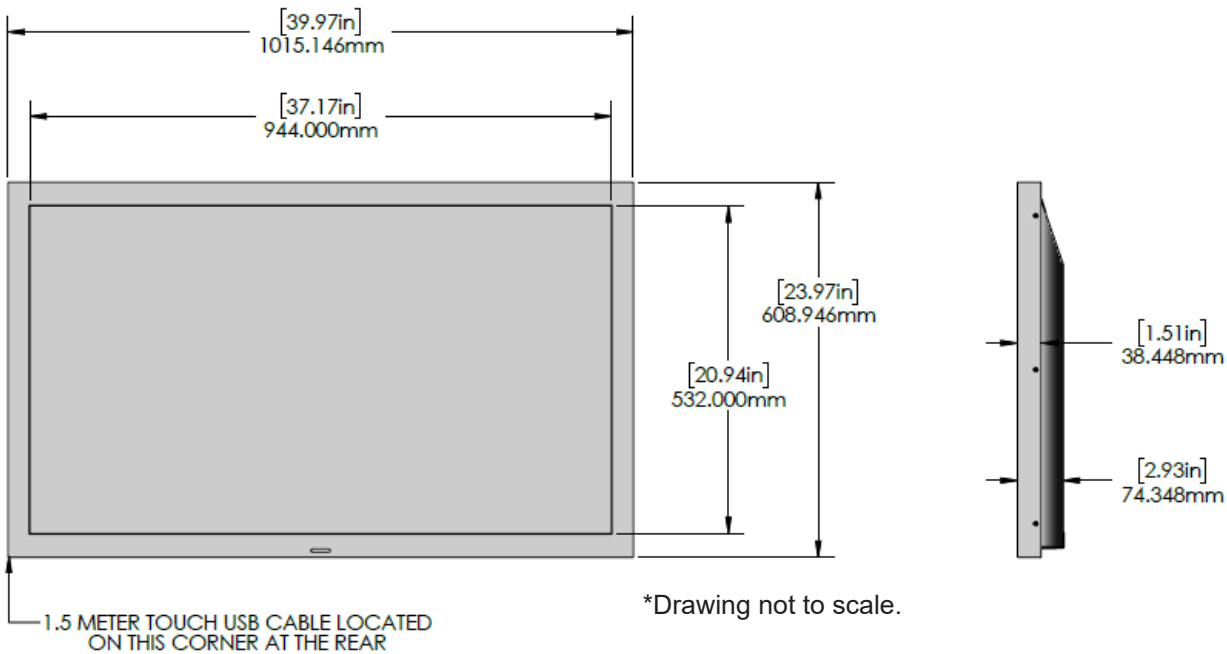

Our all-metal bezel construction, combined with high strength cover glass, adds considerable protection to the display, while also keeping your content crisp and bright.

SPECIFICATION	DETAIL		
<i>Product Name</i>	Touchscreen only	43UR340C9UD Integrated with Touchscreen	43UR640S9UD Integrated with Touchscreen
<i>Part Number</i>	TSI43NL14TACCZZ	TSI43PLVUTACCZZ	TSI43PLYCTACCZZ
<i>Touchscreen Type</i>	Infrared		
<i>Number of Touch Points</i>	10 points simultaneous touch minimum		
<i>Touchscreen Interface</i>	USB 2.0 Type A Male connector with 57" cable		
<i>Touchscreen Power</i>	USB 5VDC Maximum 1.5W		
<i>Touch Response Time</i>	≤8ms		
<i>Touch Accuracy</i>	+- 1mm		
<i>Minimum Touch Object Size</i>	6mm		
<i>Orientation Compatibility</i>	Landscape, Portrait		
<i>Brightness (w/ touchscreen)</i>	264 nit		
<i>Brightness (w/o touchscreen)</i>	300 nit		
<i>Display Resolution</i>	3840x2160		
<i>Contrast Ratio</i>	1200:1		
<i>Viewing Angle</i>	178/178		

<i>Aspect Ratio</i>	16:9
<i>Video Inputs</i>	HDMI 2.0 (3)
<i>Audio Output</i>	Stereo Mini Jack
<i>Operating System Compatability</i>	Microsoft® Windows®, LG® SoC, Google® Chrome®, Android®, MacOS® , and many popular Linux® Distributions - <i>HID Compliant Compatability</i>
<i>Display Power Supply</i>	AC 100 - 240 V, 50/60 Hz
<i>Display Power Consumption</i>	Typical: 98 Watts/Max: 120 Watts
<i>Operating Temperature</i>	0°~40° C
<i>Humidity</i>	10~80% Non-condensing
<i>Integrated Dimensions (W x H x D)</i>	39.97" x 23.97" x 2.93"
<i>Viewable Area</i>	37.17" x 20.94"
<i>Integrated Display Weight</i>	42.7 lbs.
<i>Packaged Weight</i>	51 lbs.
<i>VESA Pattern</i>	200 x 200 mm
<i>Recommended Duty Cycle</i>	16/7
<i>Service and Support</i>	3 Year Repair & Return Warranty
<i>In the Box</i>	Integrated Touchscreen Display, Quick Setup Guide, Warranty Card, Power Cord, Remote Controller, Batteries