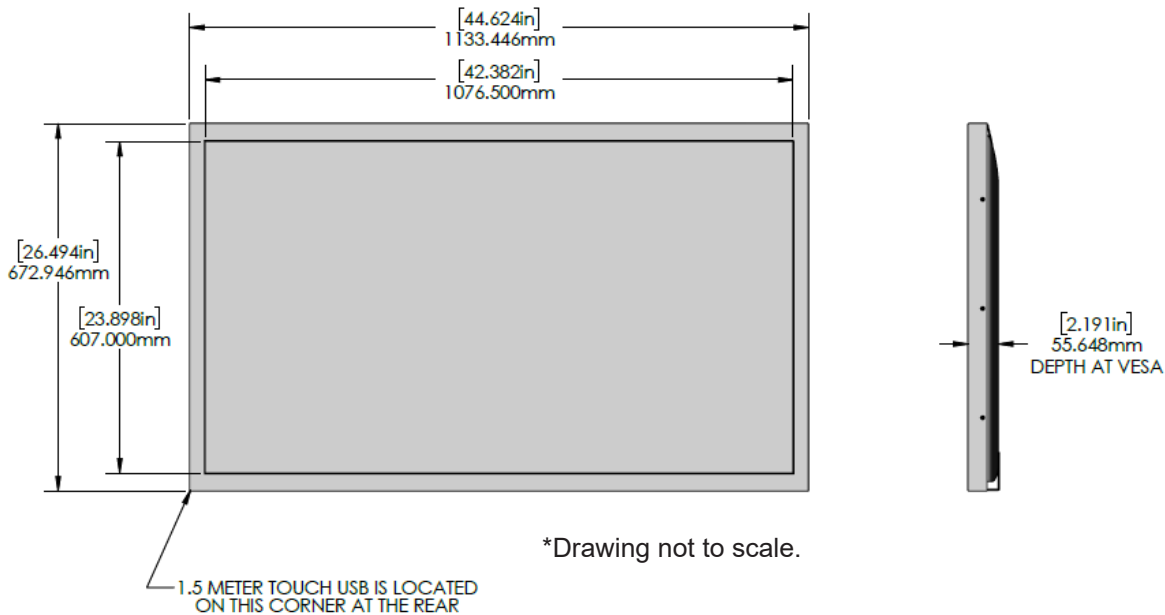

Our all-metal bezel construction, combined with high strength glass, adds considerable protection to the display, while also keeping your content crisp and bright.

SPECIFICATION	DETAIL		
<i>Product Name</i>	Touchscreen only	49UH5J-H Integrated with Touchscreen	49UH7J-H Integrated with Touchscreen
<i>Part Number</i>	TSI49NL12TACCZZ	TSI49PLYYTACCZZ	TSI49PLWTTACCZZ
<i>Touchscreen Type</i>	Infrared		
<i>Number of Touch Points</i>	10 points simultaneous touch minimum		
<i>Touchscreen Interface</i>	USB 2.0 Type A Male connector with 57" cable		
<i>Touchscreen Power</i>	USB 5VDC Maximum 1.5W		
<i>Touch Response Time</i>	≤8ms		
<i>Touch Accuracy</i>	+- 1mm		
<i>Minimum Touch Object Size</i>	6mm		
<i>Orientation Compatibility</i>	Landscape, Portrait		
<i>Brightness (w/ touchscreen)</i>	N/A	445 nit	623 nit
<i>Brightness (w/o touchscreen)</i>	N/A	500 nit	700 nit
<i>Display Resolution</i>	3840x2160		
<i>Contrast Ratio</i>	1,000:1		
<i>Viewing Angle</i>	178/178		

<i>Aspect Ratio</i>	16:9		
<i>Video Inputs</i>	N/A	HDMI (3)	HDMI (2)
<i>Audio Output</i>	Stereo Mini Jack		
<i>Operating System Compatability</i>	Microsoft® Windows®, LG® SoC, Google® Chrome®, Android®, MacOS® , and many popular Linux® Distributions - <i>HID Compliant Compatability</i>		
<i>Display Power Supply</i>	AC 100 - 240 V, 50/60 Hz		
<i>Display Power Consumption</i>	Typical: 100 Watts/Max: 140 Watts		
<i>Operating Temperature</i>	0°~40° C		
<i>Humidity</i>	10~80% Non-condensing		
<i>Integrated Dimensions (W x H x D)</i>	44.62" x 26.49" x 2.19"		
<i>Viewable Area</i>	42.38" x 23.89"		
<i>Integrated Display Weight</i>	60.6 lbs.		
<i>Packaged Weight</i>	66.0 lbs.		
<i>VESA Pattern</i>	300 x 300 mm		
<i>Recommended Duty Cycle</i>	24/7		
<i>Service and Support</i>	3 Year Repair & Return Warranty		
<i>In the Box</i>	Integrated Touchscreen Display, Quick Setup Guide, Warranty Card, Power Cord, Remote Controller, Batteries		