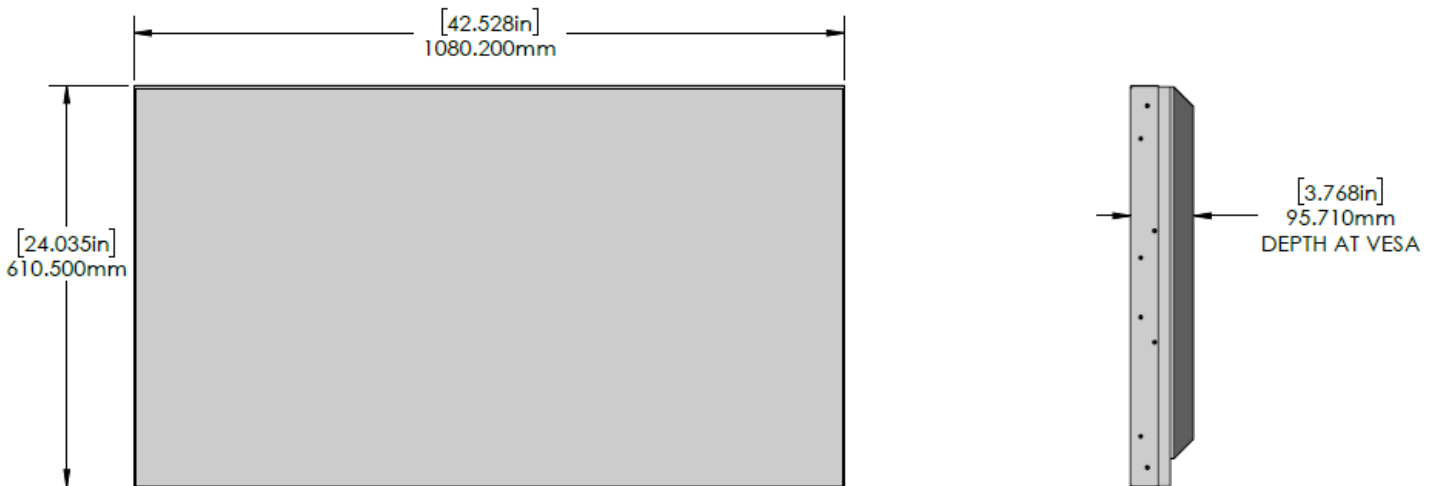

GRBS PROTECTIVE SOLUTION

49" Integrated Video Wall Display

TSI Touch's patented Glass Retention Bezel System (GRBS) for LG®'s 49" VL5G-A display provides superior protection for the display while maintaining a narrow bezel and low profile.

Our cold rolled steel GRBS, combined with clear cover glass, can withstand physical impact and frequent cleanings, while protecting the display.

SPECIFICATION	DETAIL	
<i>Product Name</i>	GRBS Protective Solution only	49VL5G-A Integrated with GRBS Protective Solution
<i>Part Number</i>	TSI49NLXZZFCZZ	TSI49PLXZZFCZZ
<i>Protective Type</i>	Glass Retention Bezel System	
<i>Glass Type</i>	Clear Cover Glass	
<i>Orientation Compatibility</i>	Landscape, Portrait	
<i>Brightness (w/GRBS)</i>	N/A	440 nit
<i>Brightness (w/o GRBS)</i>	N/A	500 nit
<i>Display Resolution</i>	1920 x 1080	
<i>Contrast Ratio</i>	1000:1	
<i>Viewing Angle</i>	178/178	
<i>Aspect Ratio</i>	16:9	
<i>Video Inputs</i>	HDMI (2, HDCP 1.4), DP (1, HDCP 1.3), DVI-D (1, HDCP 1.4)	

<i>Audio Output</i>	Stereo Mini Jack
<i>Operating System Compatability</i>	Microsoft® Windows®, LG® SoC, Google® Chrome®, Android®, MacOS®, and many popular Linux® Distributions - <i>HID Compliant Compatability</i>
<i>Display Power Supply</i>	AC 100 - 240 V, 50/60 Hz
<i>Display Power Consumption</i>	Typical: 100 Watts/Max: 120 Watts
<i>Operating Temperature</i>	0°~40° C
<i>Humidity</i>	10~80% Non-condensing
<i>Integrated Dimensions (W x H x D)</i>	42.52" x 24.03" x 3.76"
<i>Viewable Area</i>	42.52" x 24.03"
<i>Integrated Display Weight</i>	56.2 lbs.
<i>Packaged Weight</i>	81 lbs.
<i>VESA Pattern</i>	600 x 400 mm
<i>Recommended Duty Cycle</i>	24/7
<i>Service and Support</i>	3 Year Repair & Return Warranty
<i>In the Box</i>	Integrated GRBS Display, Quick Setup Guide, Warranty Card, Power Cord, Remote Controller, Batteries