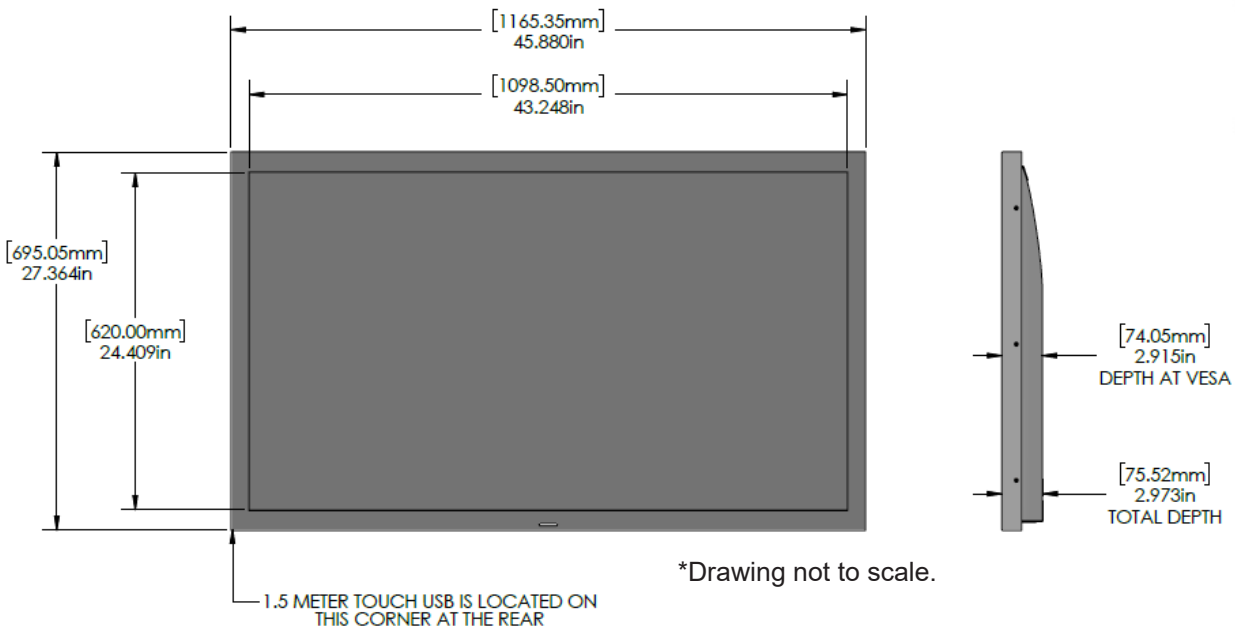

Our all-metal bezel construction, combined with high strength glass, adds considerable protection to the display, while also keeping your content crisp and bright.

SPECIFICATION	DETAIL		
<i>Product Name</i>	Touchscreen only	50UR340C9UD Integrated with Touchscreen	50UR640S9UD Integrated with Touchscreen
<i>Part Number</i>	TSI50NL14TACCZZ	TSI50PLVVTACCZZ	TSI50PLYDTACCZZ
<i>Touchscreen Type</i>	Infrared		
<i>Number of Touch Points</i>	10 points simultaneous touch minimum		
<i>Touchscreen Interface</i>	USB 2.0 Type A Male connector with 57" cable		
<i>Touchscreen Power</i>	USB 5VDC Maximum 1.5W		
<i>Touch Response Time</i>	≤8ms		
<i>Touch Accuracy</i>	+- 1mm		
<i>Minimum Touch Object Size</i>	6mm		
<i>Orientation Compatibility</i>	Landscape, Portrait		
<i>Brightness (w/ touchscreen)</i>	352 nit		
<i>Brightness (w/o touchscreen)</i>	400 nit		
<i>Display Resolution</i>	3840x2160		
<i>Contrast Ratio</i>	5000:1		
<i>Viewing Angle</i>	178/178		

<i>Aspect Ratio</i>	16:9
<i>Video Inputs</i>	HDMI 2.0 (3)
<i>Audio Output</i>	Stereo Mini Jack
<i>Operating System Compatability</i>	Microsoft® Windows®, LG® SoC, Google® Chrome®, Android®, MacOS® , and many popular Linux® Distributions - <i>HID Compliant Compatability</i>
<i>Display Power Supply</i>	AC 100 - 240 V, 50/60 Hz
<i>Display Power Consumption</i>	Typical: 119 Watts/Max: 145 Watts
<i>Operating Temperature</i>	0°~40° C
<i>Humidity</i>	10~80% Non-condensing
<i>Integrated Dimensions (W x H x D)</i>	45.88" x 27.36" x 2.97"
<i>Viewable Area</i>	43.25" x 24.41"
<i>Integrated Display Weight</i>	53.4 lbs.
<i>Packaged Weight</i>	60 lbs.
<i>VESA Pattern</i>	200 x 200 mm
<i>Recommended Duty Cycle</i>	16/7
<i>Service and Support</i>	3 Year Repair & Return Warranty
<i>In the Box</i>	Integrated Touchscreen Display, Quick Setup Guide, Warranty Card, Power Cord, Remote Controller, Batteries