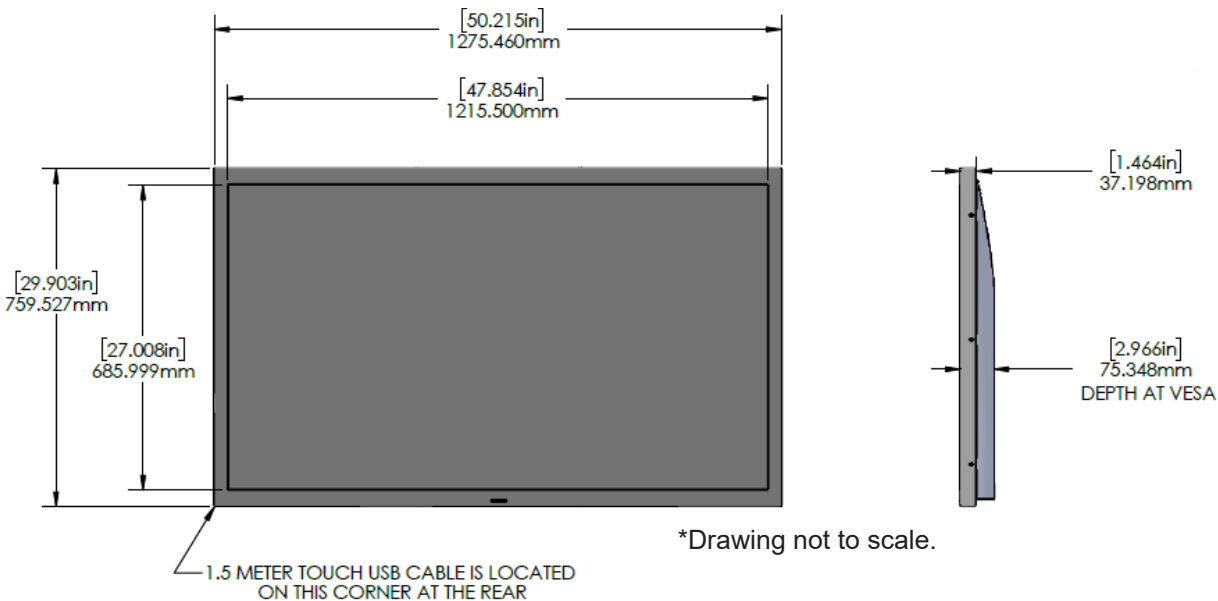

Our all-metal bezel construction, combined with high strength glass, adds considerable protection to the display, while also keeping your content crisp and bright.

SPECIFICATION	DETAIL		
<i>Product Name</i>	Touchscreen only	55UR340C9UD Integrated with Touchscreen	55UR640S9UD Integrated with Touchscreen
<i>Part Number</i>	TSI55NL14TACCZZ	TSI55PLVWTACCZZ	TSI55PLVPTACCZZ
<i>Touchscreen Type</i>	Infrared		
<i>Number of Touch Points</i>	10 points simultaneous touch minimum		
<i>Touchscreen Interface</i>	USB 2.0 Type A Male connector with 57" cable		
<i>Touchscreen Power</i>	USB 5VDC Maximum 1.5W		
<i>Touch Response Time</i>	≤8ms		
<i>Touch Accuracy</i>	+- 1mm		
<i>Minimum Touch Object Size</i>	6mm		
<i>Orientation Compatibility</i>	Landscape, Portrait		
<i>Brightness (w/ touchscreen)</i>	352 nit		
<i>Brightness (w/o touchscreen)</i>	400 nit		
<i>Display Resolution</i>	3840x2160		
<i>Contrast Ratio</i>	1300:1		
<i>Viewing Angle</i>	178/178		

<i>Aspect Ratio</i>	16:9
<i>Video Inputs</i>	HDMI 2.0 (3)
<i>Audio Output</i>	Stereo Mini Jack
<i>Operating System Compatability</i>	Microsoft® Windows®, LG® SoC, Google® Chrome®, Android®, MacOS® , and many popular Linux® Distributions - <i>HID Compliant Compatability</i>
<i>Display Power Supply</i>	AC 100 - 240 V, 50/60 Hz
<i>Display Power Consumption</i>	Typical: 140 Watts/Max: 166 Watts
<i>Operating Temperature</i>	0°~40° C
<i>Humidity</i>	10~80% Non-condensing
<i>Integrated Dimensions (W x H x D)</i>	50.22" x 29.90" x 2.97"
<i>Viewable Area</i>	47.85" x 27.01"
<i>Integrated Display Weight</i>	63.7 lbs.
<i>Packaged Weight</i>	72.3 lbs.
<i>VESA Pattern</i>	300 x 300 mm
<i>Recommended Duty Cycle</i>	16/7
<i>Service and Support</i>	3 Year Repair & Return Warranty
<i>In the Box</i>	Integrated Touchscreen Display, Quick Setup Guide, Warranty Card, Power Cord, Remote Controller, Batteries