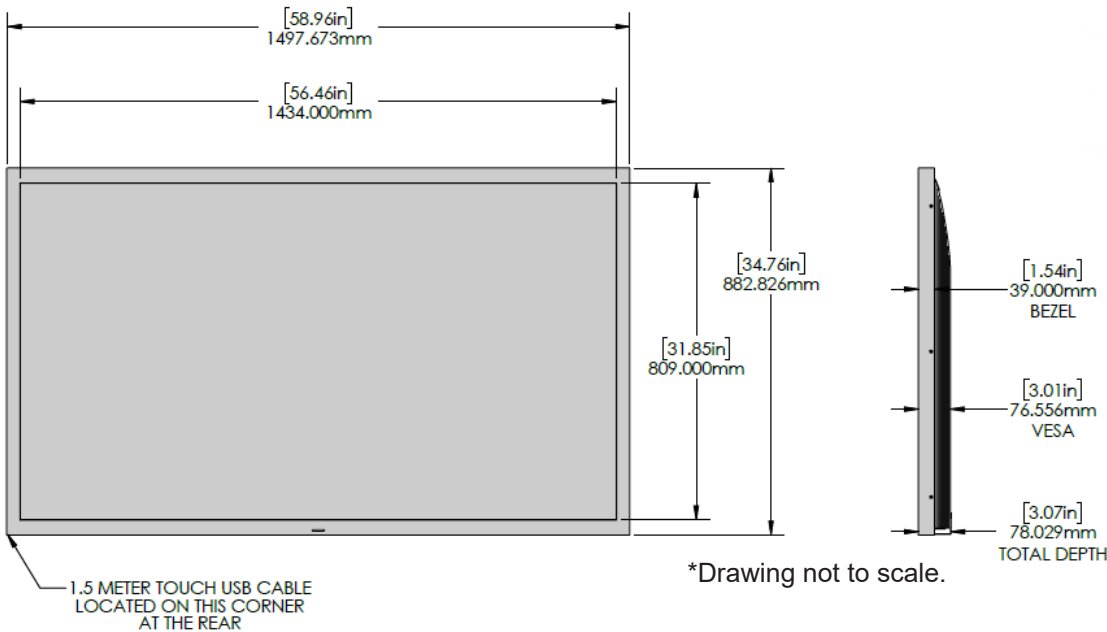

Our all-metal bezel construction, combined with high strength glass, adds considerable protection to the display, while also keeping your content crisp and bright.

SPECIFICATION	DETAIL		
<i>Product Name</i>	Touchscreen only	65UR340C9UD Integrated with Touchscreen	65UR640S9UD Integrated with Touchscreen
<i>Part Number</i>	TSI65NL14TACCZZ	TSI65PLVWTACCZZ	TSI65PLVPTACCZZ
<i>Touchscreen Type</i>	Infrared		
<i>Number of Touch Points</i>	10 points simultaneous touch minimum		
<i>Touchscreen Interface</i>	USB 2.0 Type A Male connector with 57" cable		
<i>Touchscreen Power</i>	USB 5VDC Maximum 1.5W		
<i>Touch Response Time</i>	≤8ms		
<i>Touch Accuracy</i>	+- 1mm		
<i>Minimum Touch Object Size</i>	6mm		
<i>Orientation Compatibility</i>	Landscape, Portrait		
<i>Brightness (w/ touchscreen)</i>	352 nit		
<i>Brightness (w/o touchscreen)</i>	400 nit		
<i>Display Resolution</i>	3840x2160		
<i>Contrast Ratio</i>	1200:1		
<i>Viewing Angle</i>	178/178		

<i>Aspect Ratio</i>	16:9
<i>Video Inputs</i>	HDMI 2.0 (3)
<i>Audio Output</i>	Stereo Mini Jack
<i>Operating System Compatability</i>	Microsoft® Windows®, LG® SoC, Google® Chrome®, Android®, MacOS® , and many popular Linux® Distributions - <i>HID Compliant Compatability</i>
<i>Display Power Supply</i>	AC 100 - 240 V, 50/60 Hz
<i>Display Power Consumption</i>	Typical: 169 Watts/Max: 198 Watts
<i>Operating Temperature</i>	0°~40° C
<i>Humidity</i>	10~80% Non-condensing
<i>Integrated Dimensions (W x H x D)</i>	58.96" x 34.76" x 3.07"
<i>Viewable Area</i>	56.46" x 31.85"
<i>Integrated Display Weight</i>	98.8 lbs.
<i>Packaged Weight</i>	113.8 lbs.
<i>VESA Pattern</i>	300 x 300 mm
<i>Recommended Duty Cycle</i>	16/7
<i>Service and Support</i>	3 Year Repair & Return Warranty
<i>In the Box</i>	Integrated Touchscreen Display, Quick Setup Guide, Warranty Card, Power Cord, Remote Controller, Batteries