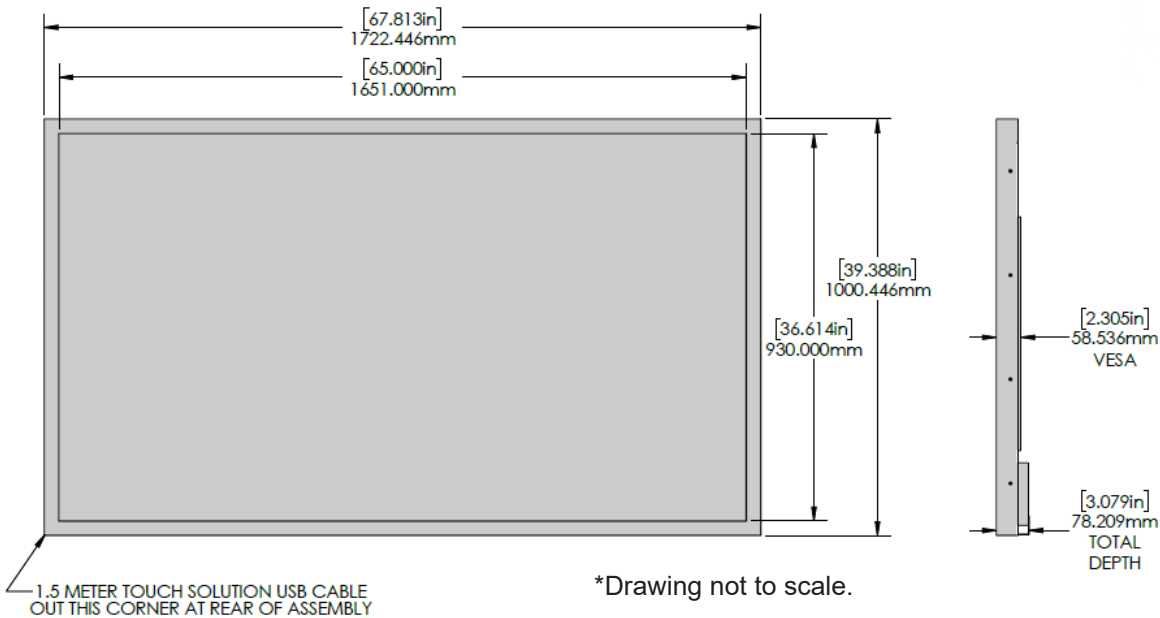

Our all-metal bezel construction, combined with high strength glass, adds considerable protection to the display, while also keeping your content crisp and bright.

SPECIFICATION	DETAIL	
<i>Product Name</i>	Touchscreen only	75UH5F-H with Integrated Touchscreen
<i>Part Number</i>	TSI75NL12TACCZZ	TSI75PLFGTACCZZ
<i>Touchscreen Type</i>	Infrared	
<i>Number of Touch Points</i>	10 points simultaneous touch minimum	
<i>Touchscreen Interface</i>	USB 2.0 Type A Male connector with 57" cable	
<i>Touchscreen Power</i>	USB 5VDC Maximum 1.5W	
<i>Touch Response Time</i>	≤8ms	
<i>Touch Accuracy</i>	+- 1mm	
<i>Minimum Touch Object Size</i>	6mm	
<i>Orientation Compatibility</i>	Landscape, Portrait	
<i>Brightness (w/touchscreen)</i>	N/A	445 nit
<i>Brightness (w/o touchscreen)</i>	N/A	500 nit
<i>Display Resolution</i>	3840 x 2160	
<i>Contrast Ratio</i>	1,100:1	
<i>Viewing Angle</i>	178/178	

Aspect Ratio	16:9
Video Inputs	(3) HDMI1/HDMI2: HDCP 2.2/1.4, HDMI3: HDCP 1.4
Audio Output	Stereo Mini Jack
Operating System Compatability	Microsoft® Windows®, LG® SoC, Google® Chrome®, Android®, MacOS® , and many popular Linux® Distributions - <i>HID Compliant Compatability</i>
Display Power Supply	AC 100 - 240 V, 50/60 Hz
Display Power Consumption	Typical: 180 Watts/Max: 260 Watts
Operating Temperature	0°~40° C
Humidity	10~80% Non-condensing
Integrated Dimensions (W x H x D)	67.81" x 39.38" x 3.07"
Viewable Area	65.0" x 36.61"
Integrated Display Weight	160.7 lbs.
Packaged Weight	225 lbs.
VESA Pattern	600 x 400 mm
Recommended Duty Cycle	24/7
Service and Support	3 Year Repair & Return Warranty
In the Box	Integrated Touchscreen Display, Quick Setup Guide, Warranty Card, Power Cord, Remote Controller, Batteries