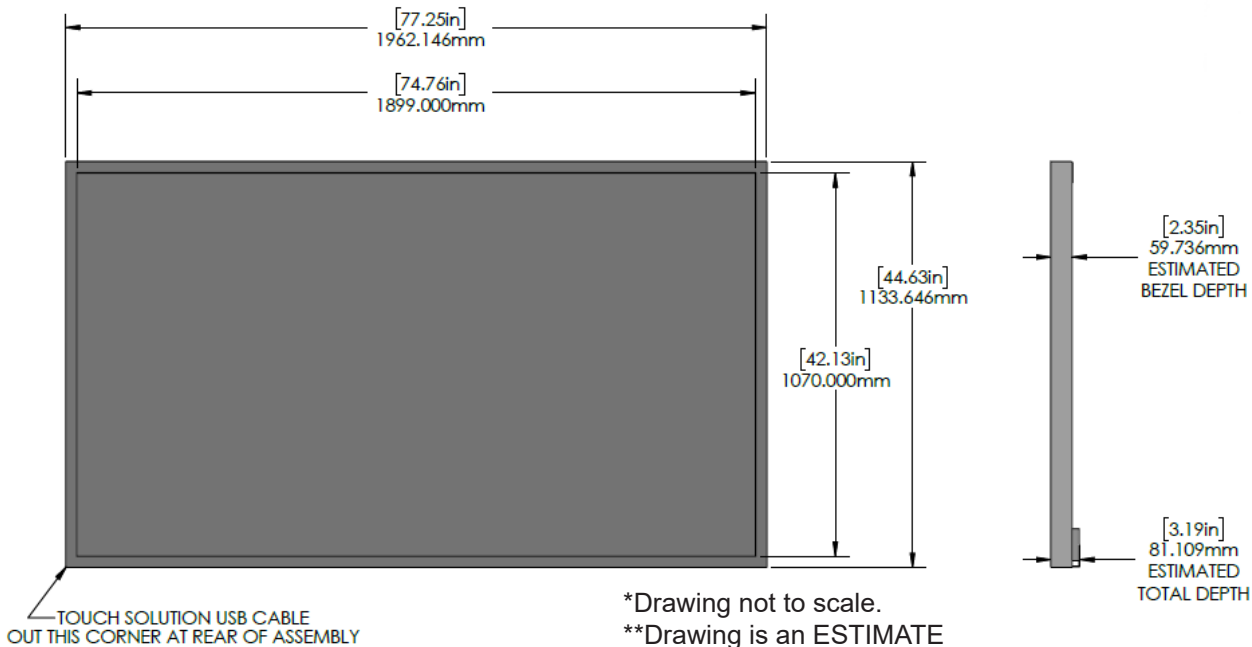

Our all-metal bezel construction, combined with high strength glass, adds considerable protection to the display, while also keeping your content crisp and bright.

SPECIFICATION	DETAIL	
Product Name	Touchscreen only	86UH5F-H with Integrated Touchscreen
Part Number	TSI86NL12TACCZZ	TSI86PLFJTACCZZ
Touchscreen Type	Infrared	
Number of Touch Points	10 points simultaneous touch minimum	
Touchscreen Interface	USB 2.0 Type A Male connector with 57" cable	
Touchscreen Power	USB 5VDC Maximum 1.5W	
Touch Response Time	≤8ms	
Touch Accuracy	+- 1mm	
Minimum Touch Object Size	6mm	
Orientation Compatibility	Landscape, Portrait	
Brightness (w/touchscreen)	N/A	445 nit
Brightness (w/o touchscreen)	N/A	500 nit
Display Resolution	3840 x 2160	
Contrast Ratio	1,100:1	
Viewing Angle	178/178	

<i>Aspect Ratio</i>	16:9
<i>Video Inputs</i>	(3) HDMI1/HDMI2: HDCP 2.2/1.4, HDMI3: HDCP 1.4
<i>Audio Output</i>	Stereo Mini Jack
<i>Operating System Compatability</i>	Microsoft® Windows®, LG® SoC, Google® Chrome®, Android®, MacOS® , and many popular Linux® Distributions - <i>HID Compliant Compatability</i>
<i>Display Power Supply</i>	AC 100 - 240 V, 50/60 Hz
<i>Display Power Consumption</i>	Typical: 215 Watts/Max: 280 Watts
<i>Operating Temperature</i>	0°~40° C
<i>Humidity</i>	10~80% Non-condensing
<i>Integrated Dimensions (W x H x D)</i>	77.25" x 44.63" x 3.19"
<i>Viewable Area</i>	74.76" x 42.13"
<i>Integrated Display Weight</i>	194 lbs.
<i>Packaged Weight</i>	347 lbs.
<i>VESA Pattern</i>	600 x 400 mm
<i>Recommended Duty Cycle</i>	24/7
<i>Service and Support</i>	3 Year Repair & Return Warranty
<i>In the Box</i>	Integrated Touchscreen Display, Quick Setup Guide, Warranty Card, Power Cord, Remote Controller, Batteries