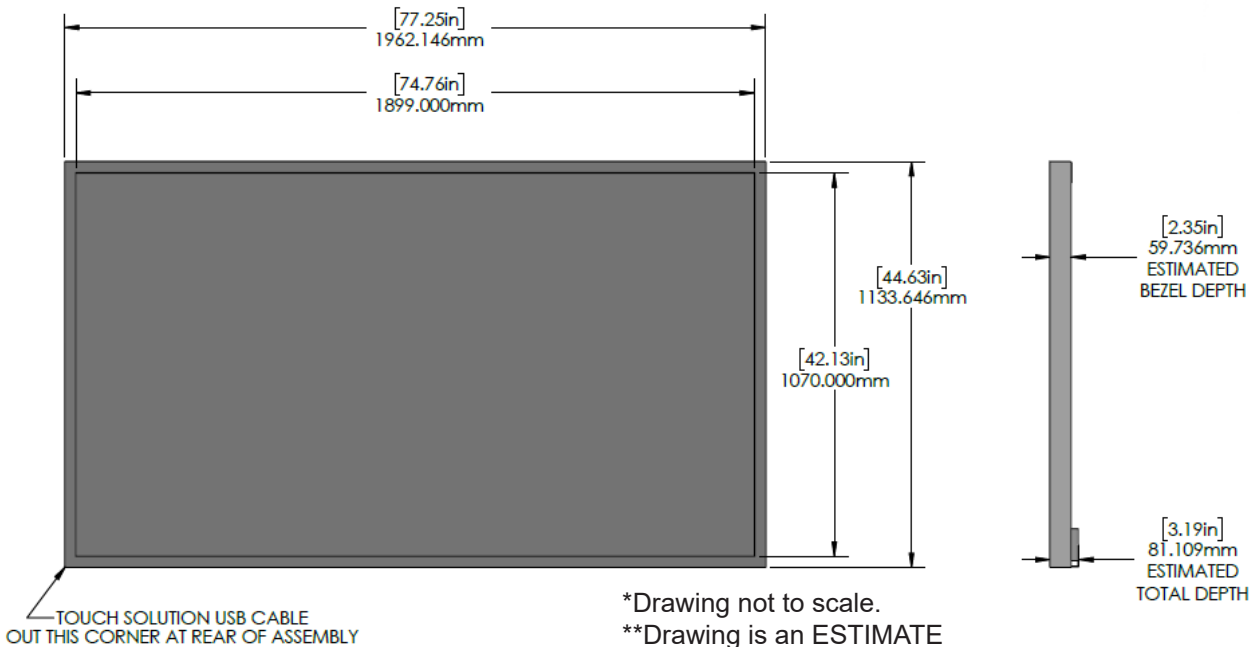

Our all-metal bezel construction, combined with high strength glass, adds considerable protection to the display, while also keeping your content crisp and bright.

| SPECIFICATION | DETAIL | |
|------------------------------|--|--------------------------------------|
| Product Name | Touchscreen only | 86UH5J-H with Integrated Touchscreen |
| Part Number | TSI86NL12TACCZZ | TSI86PLAETACCZZ |
| Touchscreen Type | Infrared | |
| Number of Touch Points | 10 points simultaneous touch minimum | |
| Touchscreen Interface | USB 2.0 Type A Male connector with 57" cable | |
| Touchscreen Power | USB 5VDC Maximum 1.5W | |
| Touch Response Time | ≤8ms | |
| Touch Accuracy | +- 1mm | |
| Minimum Touch Object Size | 6mm | |
| Orientation Compatibility | Landscape, Portrait | |
| Brightness (w/touchscreen) | N/A | 445 nit |
| Brightness (w/o touchscreen) | N/A | 500 nit |
| Display Resolution | 3840 x 2160 | |
| Contrast Ratio | 1,100:1 | |
| Viewing Angle | 178/178 | |

| | |
|-----------------------------------|--|
| Aspect Ratio | 16:9 |
| Video Inputs | HDMI (3) |
| Audio Output | Stereo Mini Jack |
| Operating System Compatability | Microsoft® Windows®, LG® SoC, Google® Chrome®, Android®, MacOS® , and many popular Linux® Distributions - <i>HID Compliant Compatability</i> |
| Display Power Supply | AC 100 - 240 V, 50/60 Hz |
| Display Power Consumption | Typical: 215 Watts/Max: 280 Watts |
| Operating Temperature | 0°~40° C |
| Humidity | 10~80% Non-condensing |
| Integrated Dimensions (W x H x D) | 77.25" x 44.63" x 3.19" |
| Viewable Area | 74.76" x 42.13" |
| Integrated Display Weight | 194 lbs. |
| Packaged Weight | 347 lbs. |
| VESA Pattern | 600 x 400 mm |
| Recommended Duty Cycle | 24/7 |
| Service and Support | 3 Year Repair & Return Warranty |
| In the Box | Integrated Touchscreen Display, Quick Setup Guide, Warranty Card, Power Cord, Remote Controller, Batteries |