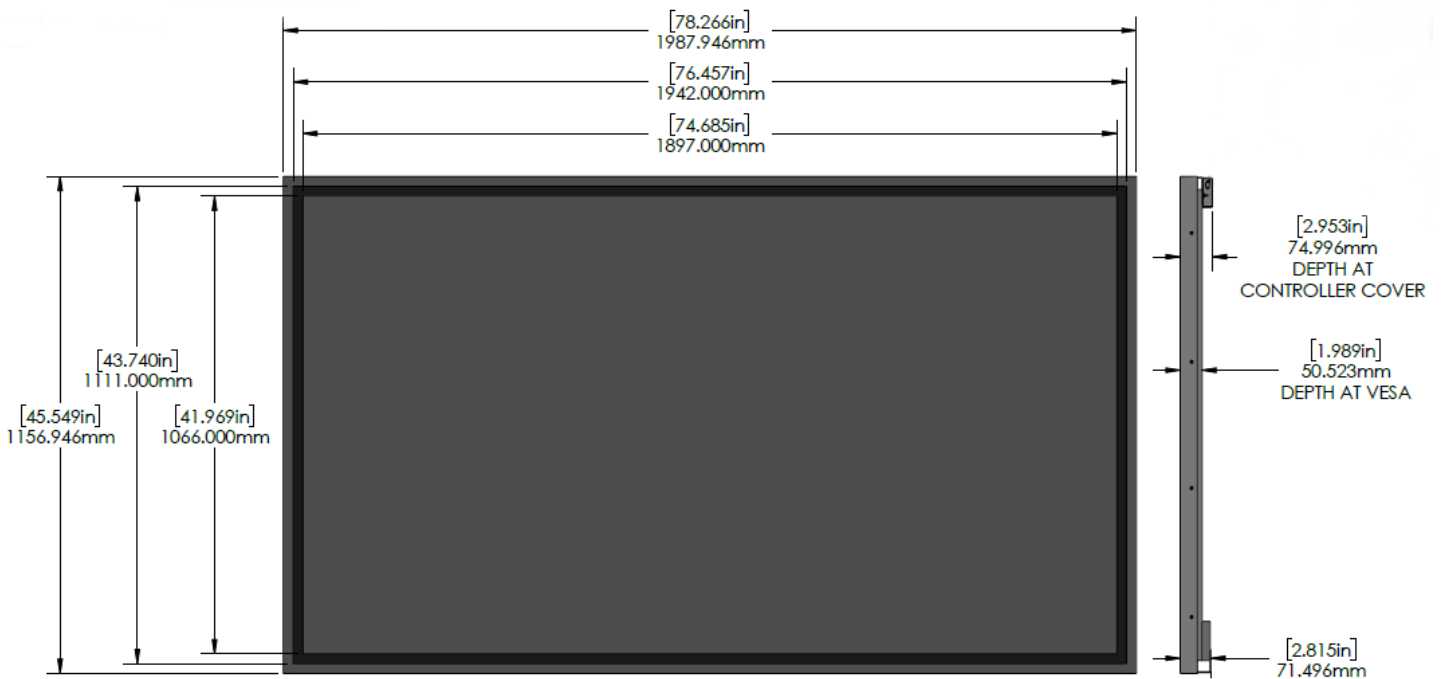

Our all-metal bezel construction, combined with anti-glare glass, adds considerable protection to the display, while also keeping your content crisp and bright.

SPECIFICATION	DETAIL	
<i>Product Name</i>	Touchscreen only	86UH5J-H Integrated with Touchscreen
<i>Part Number</i>	TSI86NL126HPGZZ	TSI86PLAE6HPGZZ
<i>Touchscreen Type</i>	Projected Capacitive Metal Mesh	
<i>Number of Touch Points</i>	40 points simultaneous touch minimum	
<i>Touchscreen Interface</i>	USB 2.0 Type A Male connector with 2 meter cable	
<i>Touchscreen Power</i>	USB 5VDC Maximum 1.6W Peak	
<i>Touch Response Time</i>	5ms	
<i>Touch Accuracy</i>	0.53% of sensor area	
<i>Minimum Object Separation</i>	2.64%	
<i>Orientation Compatibility</i>	Landscape, Portrait	
<i>Brightness (w/touchscreen)</i>	N/A	440 nit
<i>Brightness (w/o touchscreen)</i>	N/A	500 nit
<i>Display Resolution</i>	3840 x 2160	
<i>Contrast Ratio</i>	1,100:1	
<i>Viewing Angle</i>	178/178	

Aspect Ratio	16:9
Video Inputs	HDMI (3)
Audio Output	Stereo Mini Jack
Operating System Compatability	Microsoft® Windows®, LG® SoC, Google® Chrome®, Android®, MacOS® , and many popular Linux® Distributions - <i>HID Compliant Compatability</i>
Display Power Supply	AC 100 - 240 V, 50/60 Hz
Display Power Consumption	Typical: 215 Watts/Max: 280 Watts
Operating Temperature	0°~40° C
Humidity	10~80% Non-condensing
Integrated Dimensions (W x H x D)	78.26" x 45.54" x 2.95"
Viewable Area	74.68" x 41.96"
Integrated Display Weight	258.0 lbs.
Packaged Weight	411.0 lbs.
VESA Pattern	600 x 400 mm
Recommended Duty Cycle	24/7
Service and Support	3 Year Repair & Return Warranty
In the Box	Integrated Touchscreen Display, Quick Setup Guide, Warranty Card, Power Cord, Remote Controller, Batteries