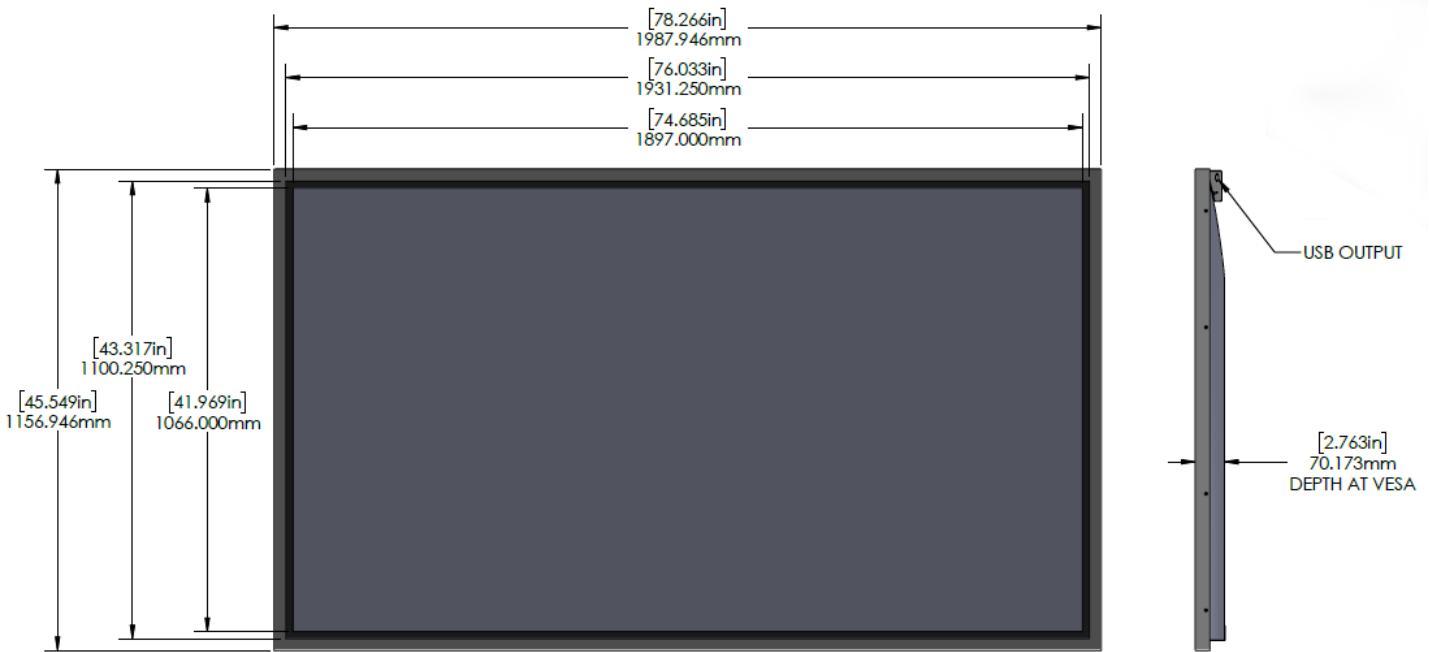

SPECIFICATION	DETAIL	
<i>Product Name</i>	Touchscreen only	86UR340C9UD Integrated with Touchscreen
<i>Part Number</i>	TSI86NL146HPGZZ	TSI86PLWA6HPGZZ
<i>Touchscreen Type</i>	Projected Capacitive Metal Mesh	
<i>Number of Touch Points</i>	40 points simultaneous touch minimum	
<i>Touchscreen Interface</i>	USB 2.0 Type A Male connector with 2 meter cable	
<i>Touchscreen Power</i>	USB 5VDC Maximum 1.6W Peak	
<i>Touch Response Time</i>	5ms	
<i>Touch Accuracy</i>	0.53% of sensor area	
<i>Minimum Object Separation</i>	2.64%	
<i>Orientation Compatibility</i>	Landscape	
<i>Brightness (w/touchscreen)</i>	N/A	290 nit
<i>Brightness (w/o touchscreen)</i>	N/A	330 nit
<i>Display Resolution</i>	3840 x 2160	
<i>Contrast Ratio</i>	1,200:1	
<i>Viewing Angle</i>	178/178	

Aspect Ratio	16:9
Video Inputs	HDMI 2.0 (3)
Audio Output	N/A
Operating System Compatability	Microsoft® Windows®, LG® SoC, Google® Chrome®, Android®, MacOS® , and many popular Linux® Distributions - <i>HID Compliant Compatability</i>
Display Power Supply	AC 100 - 240 V, 50/60 Hz
Display Power Consumption	Typical: 313 Watts/Max: 339 Watts
Operating Temperature	0°~40° C
Humidity	10~80% Non-condensing
Integrated Dimensions (W x H x D)	78.26" x 45.54" x 2.76"
Viewable Area	74.68" x 41.96"
Integrated Display Weight	191.7 lbs.
Packaged Weight	270.0 lbs.
VESA Pattern	600 x 400 mm
Recommended Duty Cycle	16/7
Service and Support	3 Year Repair & Return Warranty
In the Box	Integrated Touchscreen Display, Quick Setup Guide, Warranty Card, Power Cord, Remote Controller, Batteries