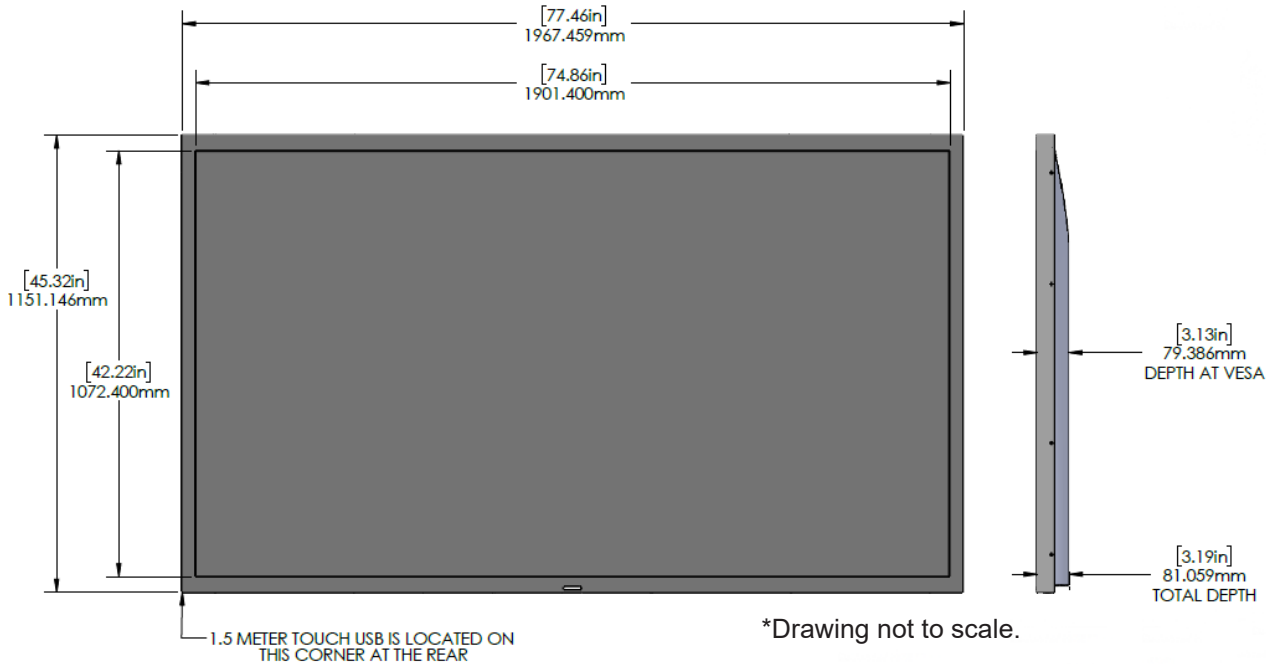

Our all-metal bezel construction, combined with high strength glass, adds considerable protection to the display, while also keeping your content crisp and bright.

SPECIFICATION	DETAIL		
<i>Product Name</i>	Touchscreen only	86UR340C9UD Integrated with Touchscreen	86UR640S9UD Integrated with Touchscreen
<i>Part Number</i>	TSI86NL14TACCZZ	TSI86PLWATACCZZ	TSI86PLVTTACCZZ
<i>Touchscreen Type</i>	Infrared		
<i>Number of Touch Points</i>	10 points simultaneous touch minimum		
<i>Touchscreen Interface</i>	USB 2.0 Type A Male connector with 57" cable		
<i>Touchscreen Power</i>	USB 5VDC Maximum 1.5W		
<i>Touch Response Time</i>	≤8ms		
<i>Touch Accuracy</i>	+- 1mm		
<i>Minimum Touch Object Size</i>	6mm		
<i>Orientation Compatibility</i>	Landscape, Portrait		
<i>Brightness (w/ touchscreen)</i>	290 nit		
<i>Brightness (w/o touchscreen)</i>	330 nit		
<i>Display Resolution</i>	3840x2160		
<i>Contrast Ratio</i>	1200:1		
<i>Viewing Angle</i>	178/178		

<i>Aspect Ratio</i>	16:9
<i>Video Inputs</i>	HDMI 2.0 (3)
<i>Audio Output</i>	Stereo Mini Jack
<i>Operating System Compatability</i>	Microsoft® Windows®, LG® SoC, Google® Chrome®, Android®, MacOS® , and many popular Linux® Distributions - <i>HID Compliant Compatability</i>
<i>Display Power Supply</i>	AC 100 - 240 V, 50/60 Hz
<i>Display Power Consumption</i>	Typical: 313 Watts/Max: 339 Watts
<i>Operating Temperature</i>	0°~40° C
<i>Humidity</i>	10~80% Non-condensing
<i>Integrated Dimensions (W x H x D)</i>	77.46" x 45.32" x 3.19"
<i>Viewable Area</i>	74.86" x 42.22"
<i>Integrated Display Weight</i>	184 lbs.
<i>Packaged Weight</i>	263.1 lbs.
<i>VESA Pattern</i>	600 x 400 mm
<i>Recommended Duty Cycle</i>	16/7
<i>Service and Support</i>	3 Year Repair & Return Warranty
<i>In the Box</i>	Integrated Touchscreen Display, Quick Setup Guide, Warranty Card, Power Cord, Remote Controller, Batteries