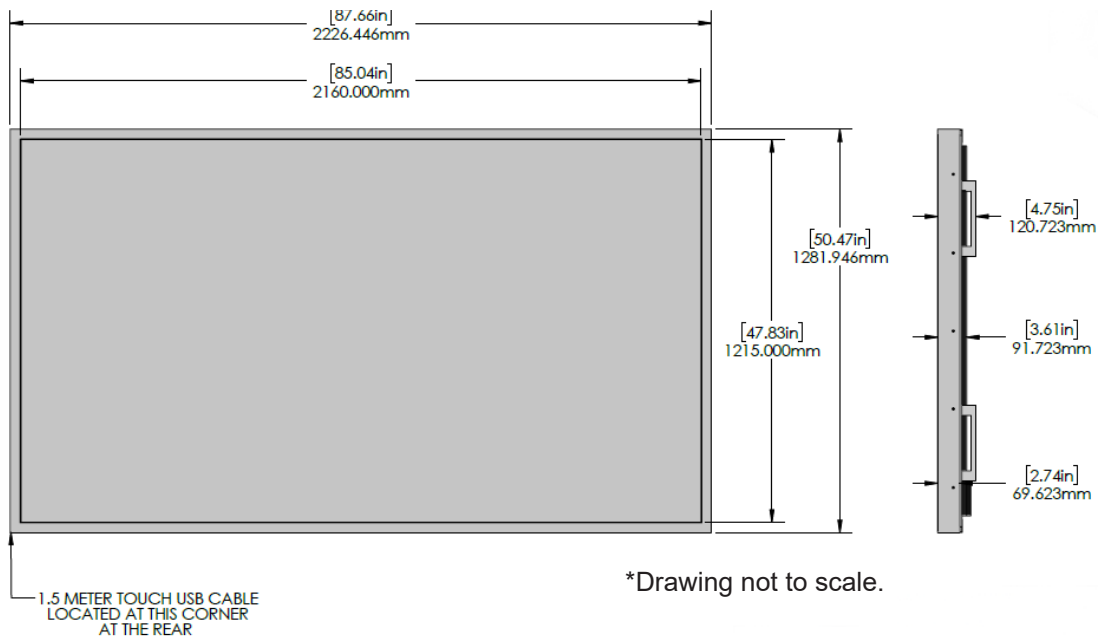

Our all-metal bezel construction, combined with high strength glass, adds considerable protection to the display, while also keeping your content crisp and bright.

SPECIFICATION	DETAIL	
Product Name	Touchscreen only	98UH5F-H with Integrated Touchscreen
Part Number	TSI98NL12QBCCZZ	TSI98PLAFQBCCZZ
Touchscreen Type	Infrared	
Number of Touch Points	12 points simultaneous touch minimum	
Touchscreen Interface	USB 2.0 Type A Male connector with 57" cable	
Touchscreen Power	USB 5VDC Maximum 1.5W	
Touch Response Time	≤8ms	
Touch Accuracy	+- 1mm	
Minimum Touch Object Size	6mm	
Orientation Compatibility	Landscape, Portrait	
Brightness (w/touchscreen)	N/A	445 nit
Brightness (w/o touchscreen)	N/A	500 nit
Display Resolution	3840 x 2160	
Contrast Ratio	1,300:1	
Viewing Angle	178/178	

<i>Aspect Ratio</i>	16:9
<i>Video Inputs</i>	HDMI (3), DP, DVI-D, Audio, USB 2.0 (2)
<i>Audio Output</i>	Stereo Mini Jack
<i>Operating System Compatability</i>	Microsoft® Windows®, LG® SoC, Google® Chrome®, Android®, MacOS® , and many popular Linux® Distributions - <i>HID Compliant Compatability</i>
<i>Display Power Supply</i>	AC 100 - 240 V, 50/60 Hz
<i>Display Power Consumption</i>	Typical: 420 Watts/Max: 560 Watts
<i>Operating Temperature</i>	0°~40° C
<i>Humidity</i>	10~80% Non-condensing
<i>Integrated Dimensions (W x H x D)</i>	87.66" x 50.47" x 4.75"
<i>Viewable Area</i>	85.04" x 47.83"
<i>Integrated Display Weight</i>	310.7 lbs.
<i>Packaged Weight</i>	385 lbs.
<i>VESA Pattern</i>	800 x 400 mm
<i>Recommended Duty Cycle</i>	24/7
<i>Service and Support</i>	3 Year Repair & Return Warranty
<i>In the Box</i>	Integrated Touchscreen Display, Quick Setup Guide, Warranty Card, Power Cord, Remote Controller, Batteries