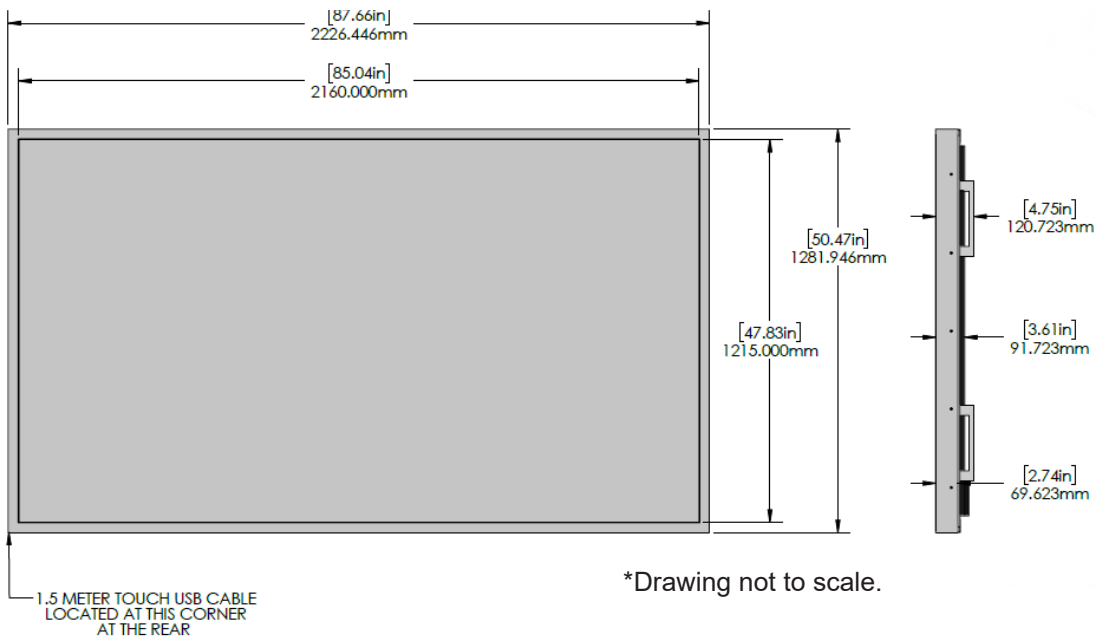

Our all-metal bezel construction, combined with high strength glass, adds considerable protection to the display, while also keeping your content crisp and bright.

SPECIFICATION	DETAIL	
Product Name	Touchscreen only	98UH5J-H with Integrated Touchscreen
Part Number	TSI98NL12QBCCZZ	TSI98PLAGQBCCZZ
Touchscreen Type	Infrared	
Number of Touch Points	12 points simultaneous touch minimum	
Touchscreen Interface	USB 2.0 Type A Male connector with 57" cable	
Touchscreen Power	USB 5VDC Maximum 1.5W	
Touch Response Time	≤8ms	
Touch Accuracy	+- 1mm	
Minimum Touch Object Size	6mm	
Orientation Compatibility	Landscape, Portrait	
Brightness (w/touchscreen)	N/A	445 nit
Brightness (w/o touchscreen)	N/A	500 nit
Display Resolution	3840 x 2160	
Contrast Ratio	1,200:1	
Viewing Angle	178/178	

<i>Aspect Ratio</i>	16:9
<i>Video Inputs</i>	HDMI (3)
<i>Audio Output</i>	Stereo Mini Jack
<i>Operating System Compatability</i>	Microsoft® Windows®, LG® SoC, Google® Chrome®, Android®, MacOS® , and many popular Linux® Distributions - <i>HID Compliant Compatability</i>
<i>Display Power Supply</i>	AC 100 - 240 V, 50/60 Hz
<i>Display Power Consumption</i>	Typical: 420 Watts/Max: 570 Watts
<i>Operating Temperature</i>	0°~40° C
<i>Humidity</i>	10~80% Non-condensing
<i>Integrated Dimensions (W x H x D)</i>	87.66" x 50.47" x 4.75"
<i>Viewable Area</i>	85.04" x 47.83"
<i>Integrated Display Weight</i>	310.7 lbs.
<i>Packaged Weight</i>	385 lbs.
<i>VESA Pattern</i>	800 x 400 mm
<i>Recommended Duty Cycle</i>	24/7
<i>Service and Support</i>	3 Year Repair & Return Warranty
<i>In the Box</i>	Integrated Touchscreen Display, Quick Setup Guide, Warranty Card, Power Cord, Remote Controller, Batteries