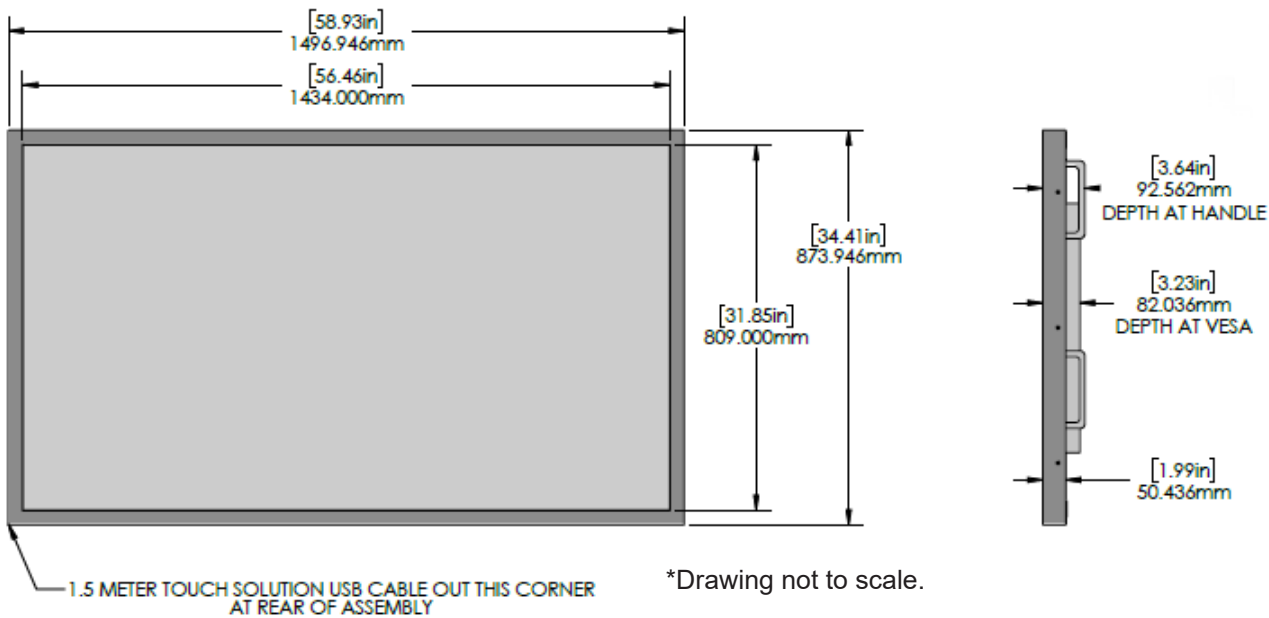

Our all-metal bezel construction, combined with high strength glass, adds considerable protection to the display, while also keeping your content crisp and bright.

SPECIFICATION	DETAIL	
Product Name	Touchscreen only	M651Integrated with Touchscreen
Part Number	TSI65NN12TACCZZ	TSI65PNTGTACCZZ
Touchscreen Type	Infrared	
Number of Touch Points	10 points simultaneous touch minimum	
Touchscreen Interface	USB 2.0 Type A Male connector with 57" cable	
Touchscreen Power	USB 5VDC Maximum 1.5W	
Touch Response Time	≤8ms	
Touch Accuracy	+- 1mm	
Minimum Touch Object Size	6mm	
Orientation Compatibility	Landscape, Portrait	
Brightness (w/touchscreen)	445 nit	
Brightness (w/o touchscreen)	500 nit	
Display Resolution	3840 x 2160	
Contrast Ratio	≥8,000:1	
Viewing Angle	178/178	

Aspect Ratio	16:9
Video Inputs	HDMI 2.0 (2)
Audio Output	Stereo Mini Jack
Operating System Compatability	Microsoft® Windows®, Sharp-NEC® SoC, Google® Chrome®, Android®, Ma-cOS®, and many popular Linux® Distributions - <i>HID Compliant Compatability</i>
Display Power Supply	AC 100 - 240 V, 50/60 Hz
Display Power Consumption	Typical: 120 Watts/Max: 260 Watts
Operating Temperature	-20-60°C
Humidity	10~80% Non-condensing
Integrated Dimensions (W x H x D)	58.93" x 34.41" x 3.64"
Viewable Area	56.46" x 31.85"
Integrated Display Weight	137.3 lbs.
Packaged Weight	147.1 lbs.
VESA Pattern	400 x 400 mm
Recommended Duty Cycle	24/7
Service and Support	3 Year Repair & Return Warranty
In the Box	Integrated Touchscreen Display, Quick Setup Guide, Warranty Card, Power Cord, Remote Controller, Batteries