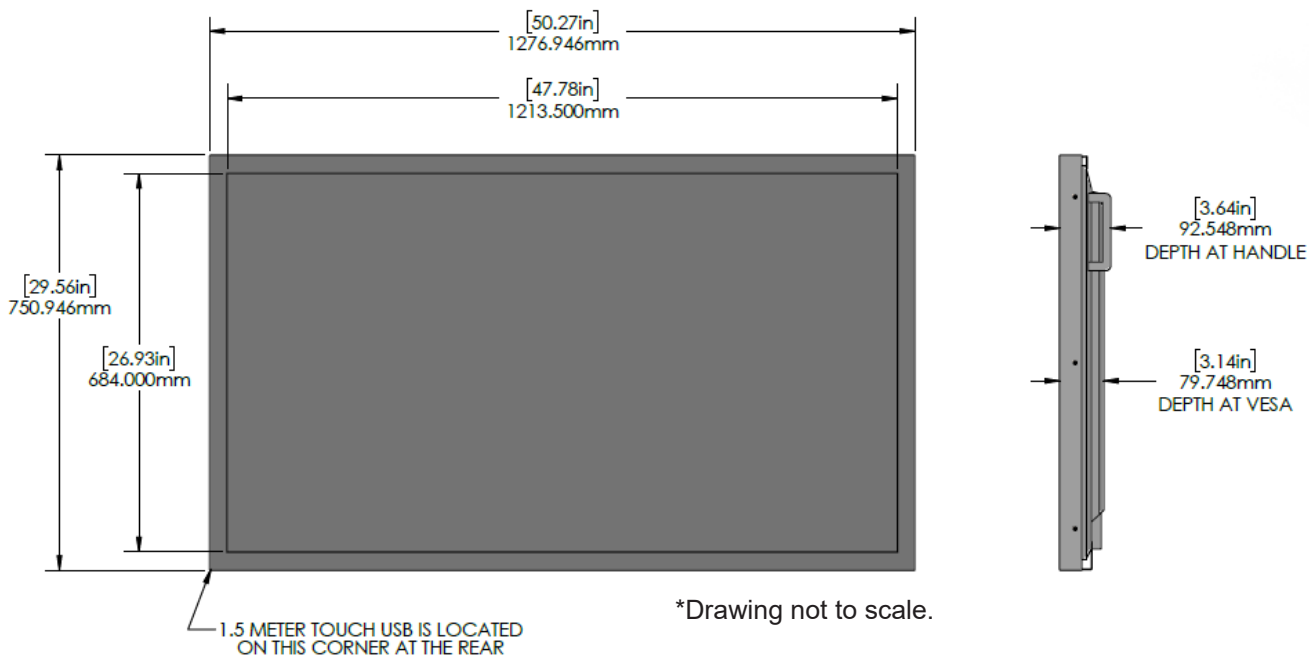

Our all-metal bezel construction, combined with high strength glass, adds considerable protection to the display, while also keeping your content crisp and bright.

SPECIFICATION	DETAIL	
Product Name	Touchscreen only	ME551 Integrated with Touchscreen
Part Number	TSI55NNTBTACCZZ	TSI55PNTBTACCZZ
Touchscreen Type	Infrared	
Number of Touch Points	10 points simultaneous touch minimum	
Touchscreen Interface	USB 2.0 Type A Male connector with 57" cable	
Touchscreen Power	USB 5VDC Maximum 1.5W	
Touch Response Time	≤8ms	
Touch Accuracy	+- 1mm	
Minimum Touch Object Size	6mm	
Orientation Compatibility	Landscape, Portrait	
Brightness (w/touchscreen)	356 nit	
Brightness (w/o touchscreen)	400 nit	
Display Resolution	3840 x 2160	
Contrast Ratio	≥8,000:1	
Viewing Angle	178/178	

Aspect Ratio	16:9
Video Inputs	HDMI 2.0 (2)
Audio Output	Stereo Mini Jack
Operating System Compatability	Microsoft® Windows®, Sharp-NEC® SoC, Google® Chrome®, Android®, Ma-cOS®, and many popular Linux® Distributions - <i>HID Compliant Compatability</i>
Display Power Supply	AC 100 - 240 V, 50/60 Hz
Display Power Consumption	Typical: 120 Watts/Max: 265 Watts
Operating Temperature	-20-60°C
Humidity	10~80% Non-condensing
Integrated Dimensions (W x H x D)	50.27" x 29.56" x 3.64"
Viewable Area	47.78" x 26.93"
Integrated Display Weight	75.3 lbs.
Packaged Weight	82.5 lbs.
VESA Pattern	400 x 400 mm
Recommended Duty Cycle	18/7
Service and Support	3 Year Repair & Return Warranty
In the Box	Integrated Touchscreen Display, Quick Setup Guide, Warranty Card, Power Cord, Remote Controller, Batteries