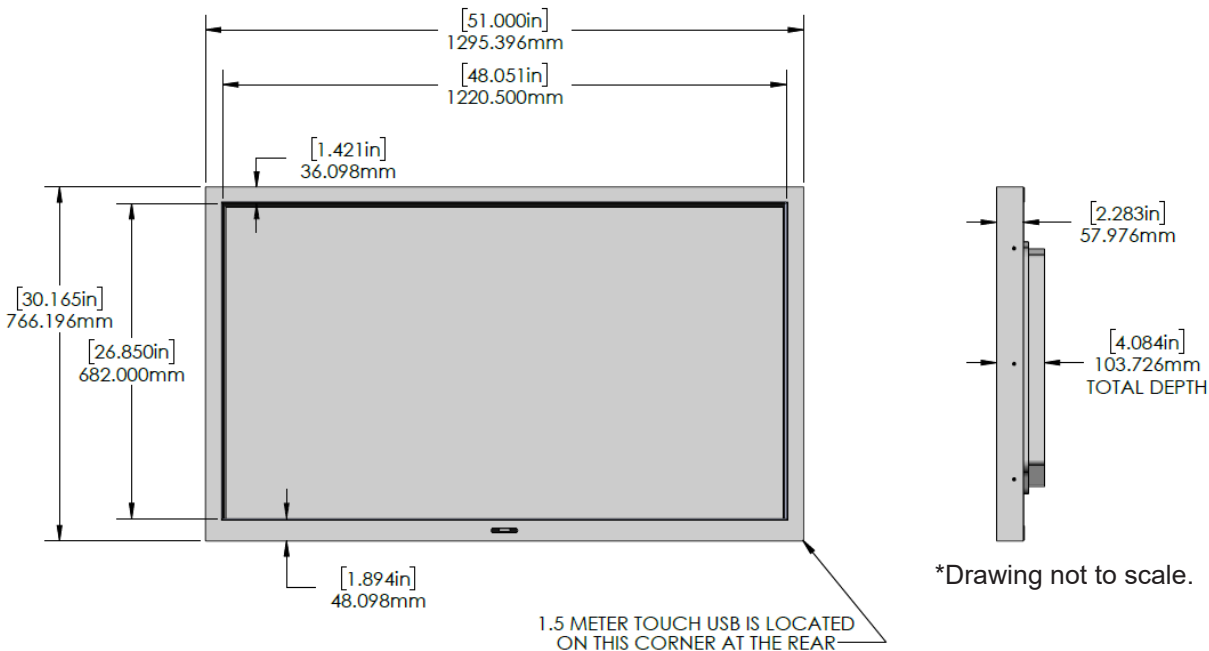

Our all-metal bezel construction increases durability and protects the display. Our touch solution will withstand the harshest of weather and most vigorous of cleanings.

SPECIFICATION	DETAIL	
Product Name	Touchscreen only	OH55A-S Integrated with Touchscreen
Part Number	TSI55NS13GCCZZZ	TSI55PSWCGCCZZZ
Touchscreen Type	Infrared	
Number of Touch Points	20 points simultaneous touch minimum	
Touchscreen Interface	USB 2.0 Type A Male connector with 57" cable	
Touchscreen Power	USB 5VDC Maximum 1.5W	
Touch Response Time	≤8ms	
Touch Accuracy	+- 1mm	
Minimum Touch Object Size	6mm	
Orientation Compatibility	Landscape, Portrait	
Brightness (w/touchscreen)	N/A	3,500 nit
Brightness (w/o touchscreen)	N/A	3,500 nit
Display Resolution	1,920 x 1,080	
Contrast Ratio	6,000:1	
Viewing Angle	178/178	

Aspect Ratio	16:9
Video Inputs	HDMI 2.0 (2)
Audio Output	Stereo Mini Jack
Operating System Compatability	Microsoft® Windows®, Samsung® SoC, Google® Chrome®, Android®, Ma-cOS®, and many popular Linux® Distributions - <i>HID Compliant Compatability</i>
Display Power Supply	AC 100 - 240 V, 50/60 Hz
Display Power Consumption	Typical: 274 Watts/Max: 530 Watts
Operating Temperature	-30°~50° C
Humidity	10~100% Non-condensing
Integrated Dimensions (W x H x D)	51" x 30.16" x 4.08"
Viewable Area	48.05" x 26.85"
Integrated Display Weight	137.9 lbs.
Packaged Weight	152.6 lbs.
VESA Pattern	N/A
Recommended Duty Cycle	24/7
Service and Support	3 Year Repair & Return Warranty
In the Box	Integrated Touchscreen Display, Quick Setup Guide, Warranty Card, Power Cord, Remote Controller, Batteries