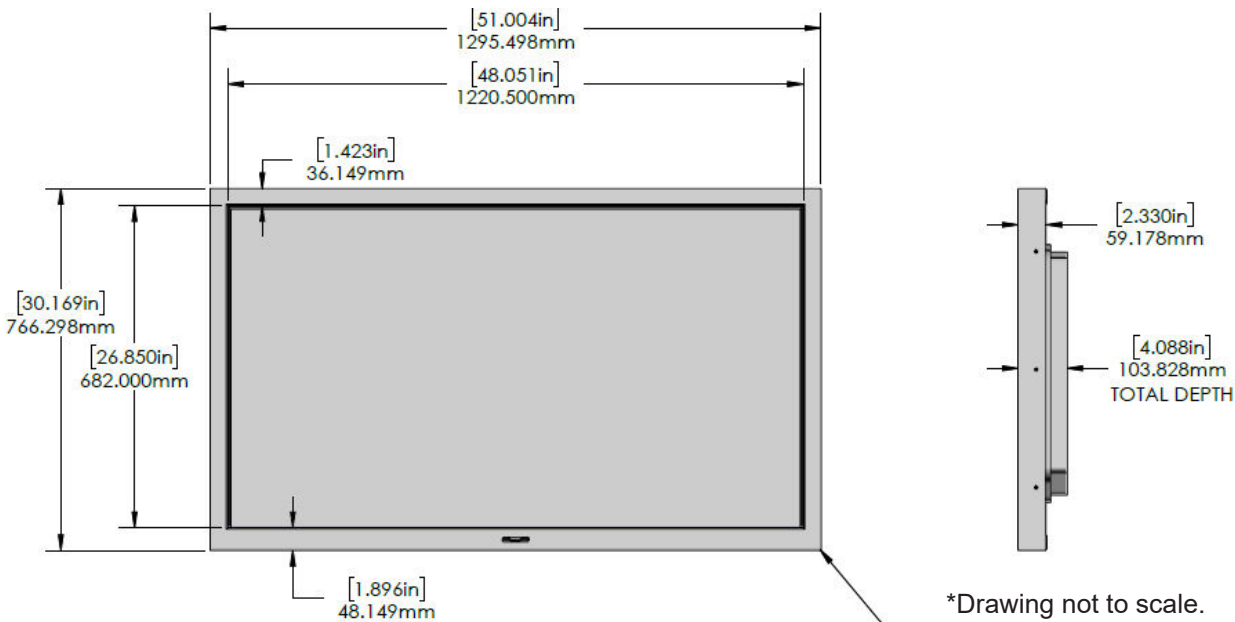

*Unit will not function if snow accumulates on face of display. A heating element is required for snowy climates and can be purchased under a different SKU.

SPECIFICATION	DETAIL	
Product Name	Touchscreen only	OH55A-S Integrated with Touchscreen
Part Number	TSI55NS13GC2ZZZ	TSI55PSWCGC2ZZZ
Touchscreen Type	Infrared IP65	
Number of Touch Points	20 points simultaneous touch	
Touchscreen Interface	USB 2.0 Type A Male connector with 57" cable	
Touchscreen Power	USB 5VDC Maximum 1.5W	
Touch Response Time	≤8ms	
Touch Accuracy	+- 1mm	
Minimum Touch Object Size	6mm	
Orientation Compatibility	Landscape, Portrait	
Brightness (w/touchscreen)	N/A	3,500 nit
Brightness (w/o touchscreen)	N/A	3,500 nit
Display Resolution	1,920 x 1,080	
Contrast Ratio	6,000:1	
Viewing Angle	178/178	

Aspect Ratio	16:9
Video Inputs	HDMI 2.0 (2)
Audio Output	Stereo Mini Jack
Operating System Compatability	Microsoft® Windows®, Samsung® SoC, Android®, and many popular Linux® Distributions - <i>HID Compliant Compatability</i>
Display Power Supply	AC 100 - 240 V, 50/60 Hz
Display Power Consumption	Typical: 274 Watts/Max: 530 Watts
Operating Temperature	-30°~50° C
Humidity	10~90% Non-condensing
Integrated Dimensions (W x H x D)	51" x 30.16" x 4.08"
Viewable Area	48.05" x 26.85"
Integrated Display Weight	137.9 lbs.
Packaged Weight	152.6 lbs.
VESA Pattern	N/A
Recommended Duty Cycle	24/7
Service and Support	3 Year Repair & Return Warranty
In the Box	Integrated Touchscreen Display, Quick Setup Guide, Warranty Card, Power Cord, Remote Controller, Batteries

*Drawing not to scale.

For more information, please visit
www.tsitouch.com,
 email sales@tsitouch.com,
 or call 802-874-0123

1.5 METER TOUCH USB IS LOCATED
 ON THIS CORNER AT THE REAR

Specifications and
 designs are subject to
 change without notice.
 Packaged weights are
 approximate.