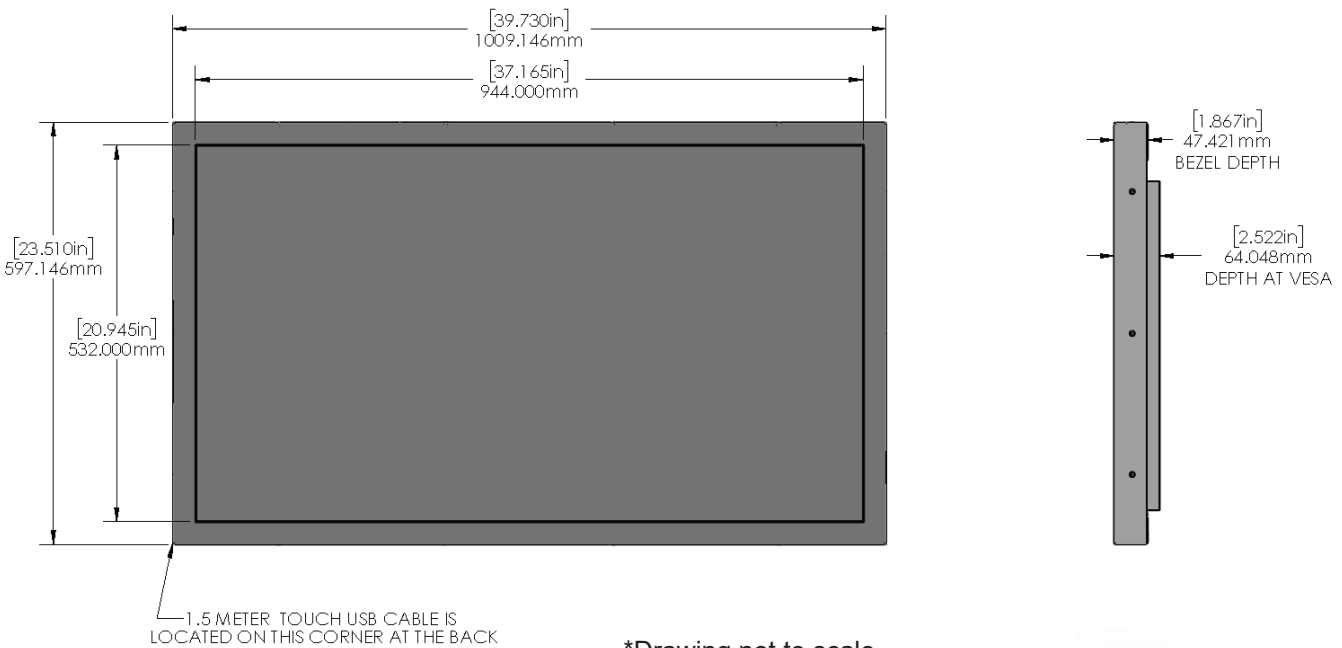

Our all-metal bezel construction, combined with high strength glass, adds considerable protection to the display, while also keeping your content crisp and bright.

SPECIFICATION	DETAIL			
<i>Product Name</i>	Touchscreen only	QB43B with Integrated Touchscreen	QH43B with Integrated Touchscreen	QM43B with Integrated Touchscreen
<i>Part Number</i>	TSI43NS15TACCZZ	TSI43PSXDTACCZZ	TSI43PSXHTACCZZ	TSI43PSWMTACCZZ
<i>Touchscreen Type</i>	Infrared on Clear Glass			
<i>Number of Touch Points</i>	10 points simultaneous touch			
<i>Touchscreen Interface</i>	USB 2.0 Type A Male connector with 57" cable			
<i>Touchscreen Power</i>	USB 5VDC Maximum 1.5W			
<i>Touch Response Time</i>	≤8ms			
<i>Touch Accuracy</i>	+- 1mm			
<i>Minimum Touch Object Size</i>	6mm			
<i>Orientation Compatibility</i>	Landscape, Portrait			
<i>Brightness (w/touchscreen)</i>	N/A	310 nit	623 nit	445 nit
<i>Brightness (w/o touchscreen)</i>	N/A	350 nit	700 nit	500 nit
<i>Display Resolution</i>	3840 x 2160			
<i>Contrast Ratio</i>	4000:1			
<i>Viewing Angle</i>	178/178			

Aspect Ratio	16:9
Video Inputs	HDMI 2.0 (2)
Audio Output	Stereo Mini Jack
Operating System Compatability	Microsoft® Windows®, Samsung® SoC, Google® Chrome®, Android®, Ma-cOS®, and many popular Linux® Distributions - <i>HID Compliant Compatability</i>
Display Power Supply	AC 100 - 240 V, 50/60 Hz
Display Power Consumption	Typical: 67 Watts/Max: 100 Watts
Operating Temperature	0°~40° C
Humidity	10~80% Non-condensing
Integrated Dimensions (W x H x D)	39.73" x 23.51" x 2.52"
Viewable Area	37.16" x 20.94"
Integrated Display Weight	45.42 lbs.
Packaged Weight	61 lbs.
VESA Pattern	200 x 200 mm
Recommended Duty Cycle	QB: 16/7 \\\ QH and QM: 24/7
Service and Support	3 Year Repair & Return Warranty
In the Box	Integrated Touchscreen Display, Quick Setup Guide, Warranty Card, Power Cord, Remote Controller, Batteries