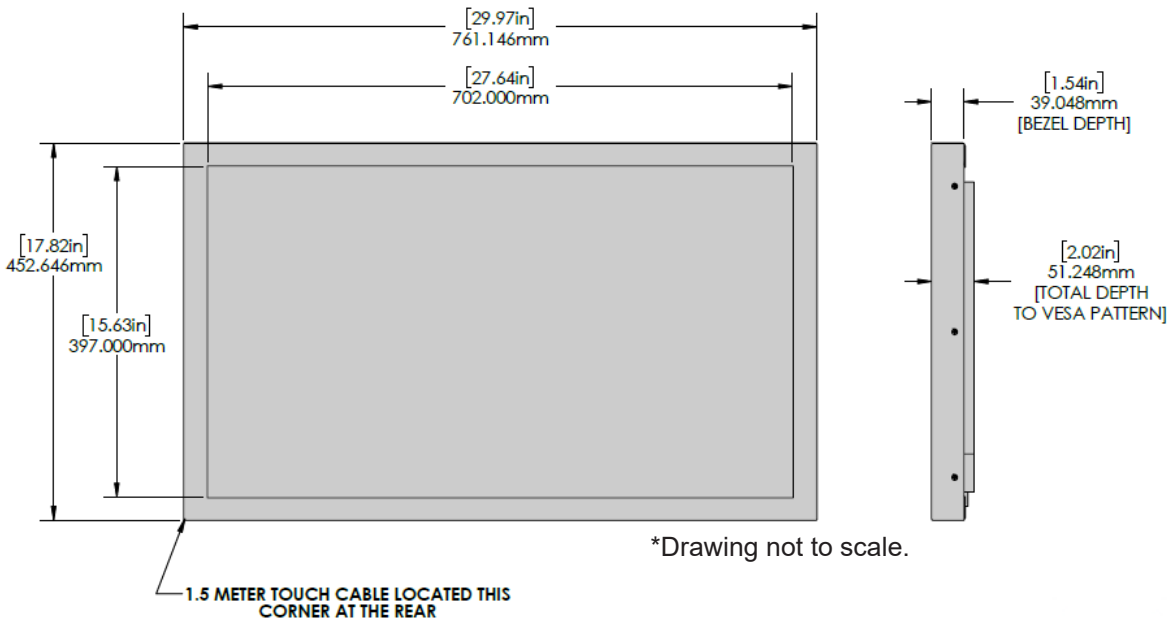

Our all-metal bezel construction, combined with high strength glass, adds considerable protection to the display, while also keeping your content crisp and bright.

SPECIFICATION	DETAIL	
<i>Product Name</i>	Touchscreen only	QM32R-B with Integrated Touchscreen
<i>Part Number</i>	TSI32NS15TACCZZ	TSI32PSWFTACCZZ
<i>Touchscreen Type</i>	Infrared on Clear Glass	
<i>Number of Touch Points</i>	10 points simultaneous touch	
<i>Touchscreen Interface</i>	USB 2.0 Type A Male connector with 57" cable	
<i>Touchscreen Power</i>	USB 5VDC Maximum 1.5W	
<i>Touch Response Time</i>	≤8ms	
<i>Touch Accuracy</i>	+- 1mm	
<i>Minimum Touch Object Size</i>	6mm	
<i>Orientation Compatibility</i>	Landscape, Portrait	
<i>Brightness (w/touchscreen)</i>	356 nit	
<i>Brightness (w/o touchscreen)</i>	400 nit	
<i>Display Resolution</i>	1920 x 1080	
<i>Contrast Ratio</i>	5000:1	
<i>Viewing Angle</i>	178/178	

Aspect Ratio	16:9
Video Inputs	HDMI 2.0 (2)
Audio Output	Stereo Mini Jack
Operating System Compatability	Microsoft® Windows®, Samsung® SoC, Google® Chrome®, Android®, Ma-cOS®, and many popular Linux® Distributions - <i>HID Compliant Compatability</i>
Display Power Supply	AC 100 - 240 V, 50/60 Hz
Display Power Consumption	Typical: 44 Watts/Max: 72 Watts
Operating Temperature	0°~40° C
Humidity	10~80% Non-condensing
Integrated Dimensions (W x H x D)	29.97" x 17.82" x 2.02"
Viewable Area	27.64" x 15.63"
Integrated Display Weight	26.7 lbs.
Packaged Weight	31.77 lbs.
VESA Pattern	200 x 200 mm
Recommended Duty Cycle	24/7
Service and Support	3 Year Repair & Return Warranty
In the Box	Integrated Touchscreen Display, Quick Setup Guide, Warranty Card, Power Cord, Remote Controller, Batteries