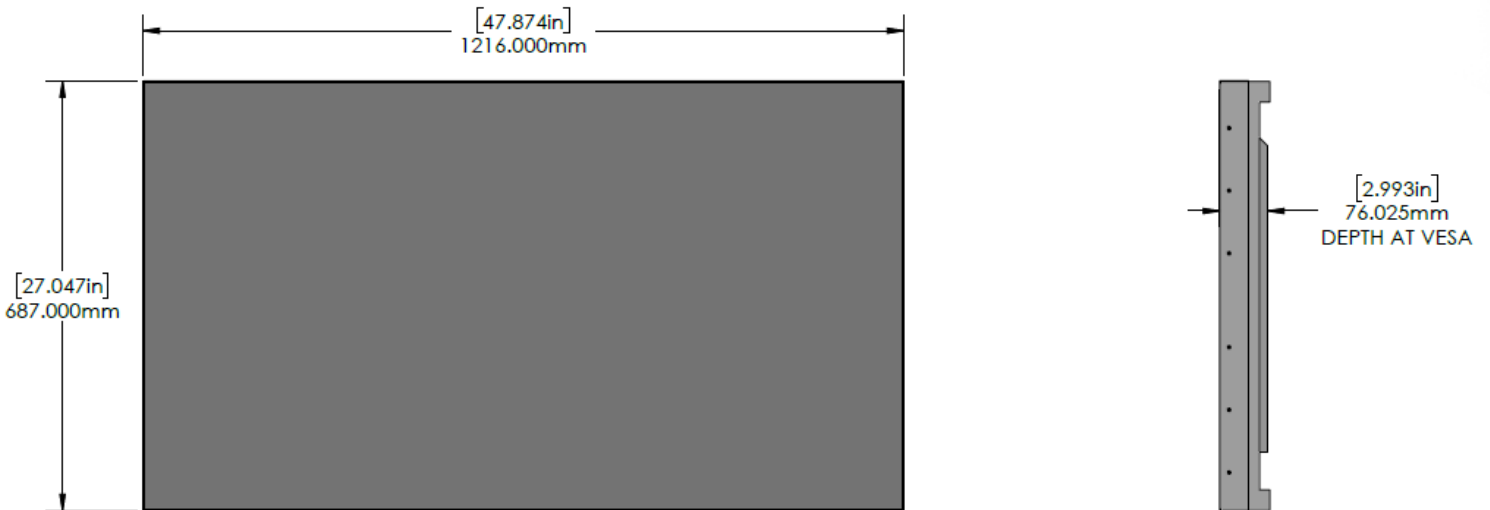

GRBS PROTECTIVE SOLUTION

55" Integrated Video Wall Display

TSI Touch's patented Glass Retention Bezel System (GRBS) with laminated glass for Samsung®'s 55" VM55B-U display provides superior protection for the display while maintaining a narrow bezel and low profile.

Our cold rolled steel GRBS, combined with anti-glare cover glass, can withstand physical impact and frequent cleanings, while protecting the display.

SPECIFICATION	DETAIL	
<i>Product Name</i>	GRBS Protective Solution only	VM55B-U Integrated with GRBS Protective Solution
<i>Part Number</i>	TSI55NSWSZZFGZZ	TSI55PSWSZZFGZZ
<i>Protective Type</i>	Glass Retention Bezel System	
<i>Glass Type</i>	Anti-Glare Glass	
<i>Orientation Compatibility</i>	Landscape, Portrait, Table	
<i>Brightness (w/GRBS)</i>	N/A	445 nit
<i>Brightness (w/o GRBS)</i>	N/A	500 nit
<i>Display Resolution</i>	1920 x 1080	
<i>Contrast Ratio</i>	1200:1	
<i>Viewing Angle</i>	178/178	
<i>Aspect Ratio</i>	16:9	
<i>Video Inputs</i>	HDMI 2.0 (2)	

<i>Audio Output</i>	Stereo Mini Jack
<i>Operating System Compatability</i>	Microsoft® Windows®, Samsung® SoC, Google® Chrome®, Android®, MacOS®, and many popular Linux® Distributions - <i>HID Compliant Compatability</i>
<i>Display Power Supply</i>	AC 100 - 240 V, 50/60 Hz
<i>Display Power Consumption</i>	Typical: 165 Watts/Max: 220 Watts
<i>Operating Temperature</i>	0°~40° C
<i>Humidity</i>	10~80% Non-condensing
<i>Integrated Dimensions (W x H x D)</i>	47.87" x 27.05" x 2.99"
<i>Viewable Area</i>	47.87" x 27.05"
<i>Integrated Display Weight</i>	60.8 lbs.
<i>Packaged Weight</i>	75.8 lbs.
<i>VESA Pattern</i>	600 x 400 mm
<i>Recommended Duty Cycle</i>	24/7
<i>Service and Support</i>	3 Year Repair & Return Warranty
<i>In the Box</i>	Integrated GRBS Display, Quick Setup Guide, Warranty Card, Power Cord, Remote Controller, Batteries