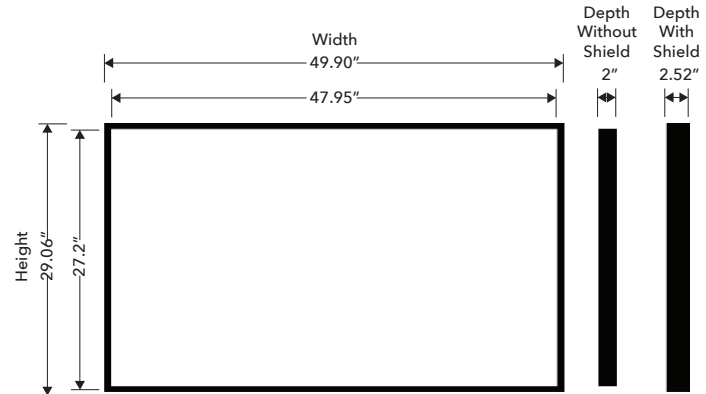

Samsung Authorized Solution
SAMSUNG