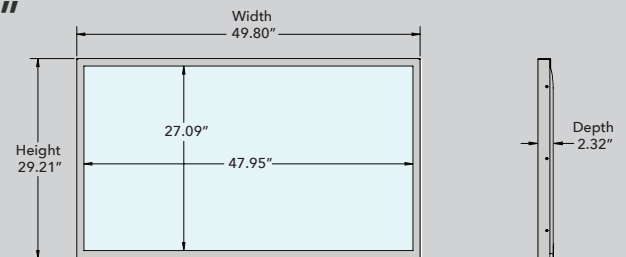

LG UHD Infrared Touch Screen Solutions

Solution Sizes Available

49"

55"

65"

75"

Infrared Interactive Solution

The TSi touch solution is Infrared (IR) based, allowing for a high accuracy interactive experience. The usage of IR technology allows for virtually any input to be detected (pen/stylus, user's fingers, palms, gloved fingers). The TSi touch overlay is a full steel chassis integrated with tempered cover glass, which increases durability and optical clarity, while protecting the display.

Customizable

Custom colors silk screening, and logos available

Specification	49"	55"	65"	75"
Display Compatible	49UH5B-B, 49UH5C-B, 49UH5E-B	55UH5B-B, 55UH5C-B, 55UH5E-B	LG 65UH5B-B, LG 65UH5C-B	75UH5B-B, 75UH5C-B, 75UH5E-B
Part Number	TSI49NL11T6CRZZ	TSI55NL11T6CRZZ	TSI65NL11T6CRZZ	TSI75NL11T6CRZZ
Protective Glass	1/8" Anti-Reflective Cover Glass		3/16" Anti-Reflective Cover Glass	
Viewing Angle	178x178 degrees			
Audio Out / External Speaker Out	Yes / (L, R) 6 ohm			
Touch Technology	IR			
Touch Points	10 Point			
Response Time	16ms			
Touch Accuracy	+/- 2mm (Over 99% Area)			
Interface	Type A USB			
Communication	USB 2.0			
Power Supply Mode	Single USB connection (5v, 1A)			
Duty Cycle	24/7			
Panel Technology	IPS			
Aspect Ratio	16:9			
Connectivity	(1) HDMI, HDCPD2.2 DP, DVI-D, RGB			
Native Resolution	3840x2160 (UHD)			
Brightness	500 nit			
Orientation	Portrait and Landscape			
Contrast Ratio	1000:1			
Width/Height/Depth Including Monitor	44.41" x 25.83" x 2.32"	49.80" x 29.21" x 2.32"	60.50" x 38.10" x 2.37"	67.48" x 39.02" x 3.07"
Weight Without Monitor	23.61 lbs	28.44 lbs	44.70 lbs	59.97 lbs
OS Support	Windows, Google Chrome, Android, Mac, Linux			