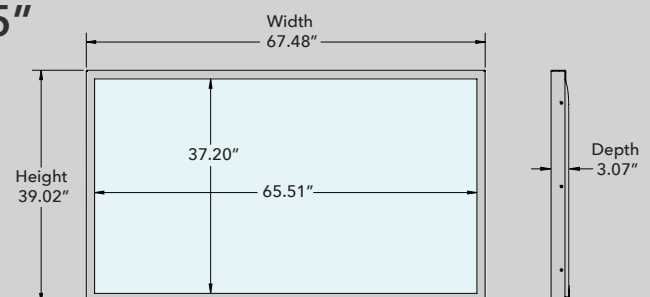

LG UHD Infrared Touch Screen Solutions

Solution Sizes Available

49"

55"

65"

75"

Infrared Interactive Solution

The TSi touch solution is Infrared (IR) based, allowing for a high accuracy interactive experience. The usage of IR technology allows for virtually any input to be detected (pen/stylus, user's fingers, palms, gloved fingers). The TSi touch overlay is a full steel chassis integrated with tempered cover glass, which increases durability and optical clarity, while protecting the display.

Multi-Touch Screen

True multi-touch support for all major operating systems. 6, 10, 12, or 32 simultaneous touch point options are available

Ultra-Fast Response Time

Allows for split second reactions between touch point and screen. Rapid and smooth touch response

Superior Design

Full steel chassis combined with tempered glass provides additional protection to the LCD panel

Branding Free

Branding/logo free, not to divert attention from your brand and messaging

24/7 Commercial Grade Display

Commercial grade display with around the clock functionality

Easy Integration

Unrivaled simplicity makes installation easier and faster

HID Compliant

Maximum compatibility with numerous operating systems, plug-and-play

Customizable

Custom colors silk screening, and logos available