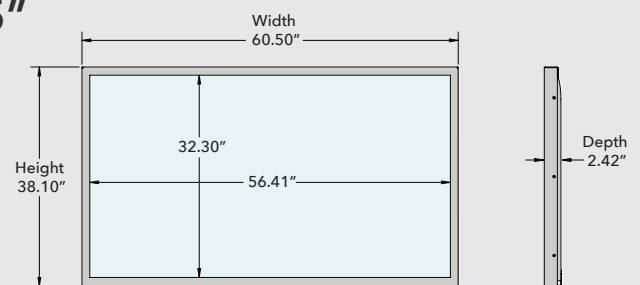

LG UHD Infrared Touch Screen Solutions

Solution Sizes Available

49"

55"

65"

75"

Infrared Interactive Solution

The TSi touch solution is Infrared (IR) based, allowing for a high accuracy interactive experience. The usage of IR technology allows for virtually any input to be detected (pen/stylus, user's fingers, palms, gloved fingers). The TSi touch overlay is a full steel chassis integrated with tempered cover glass, which increases durability and optical clarity, while protecting the display.

Customizable

Custom colors silk screening, and logos available

Specification	49"	55"	65"	75"
Display Compatible	49UH5B-B, 49UH5C-B, 49UH5E-B	55UH5B-B, 55UH5C-B, 55UH5E-B	LG 65UH5B-B, LG 65UH5C-B	75UH5B-B, 75UH5C-B, 75UH5E-B
Part Number	TSI49NL11T6CRZZ	TSI55NL11T6CRZZ	TSI65NL11T6CRZZ	TSI75NL11T6CRZZ
Protective Glass	1/8" Anti-Reflective Cover Glass		3/16" Anti-Reflective Cover Glass	
Viewing Angle	178x178 degrees			
Audio Out / External Speaker Out	Yes / (L, R) 6 ohm			
Touch Technology	IR			
Touch Points	10 Point			
Response Time	16ms			
Touch Accuracy	+/- 2mm (Over 99% Area)			
Interface	Type A USB			
Communication	USB 2.0			
Power Supply Mode	Single USB connection (5v, 1A)			
Duty Cycle	24/7			
Panel Technology	IPS			
Aspect Ratio	16:9			
Connectivity	(1) HDMI, HDCPD2.2 DP, DVI-D, RGB			
Native Resolution	3840x2160 (UHD)			
Brightness	500 nit			
Orientation	Portrait and Landscape			
Contrast Ratio	1000:1			
Width/Height/Depth Including Monitor	44.41" x 25.83" x 2.32"	49.80" x 29.21" x 2.32"	60.50" x 38.10" x 2.37"	67.48" x 39.02" x 3.07"
Weight Without Monitor	23.61 lbs	28.44 lbs	44.70 lbs	59.97 lbs
OS Support	Windows, Google Chrome, Android, Mac, Linux			