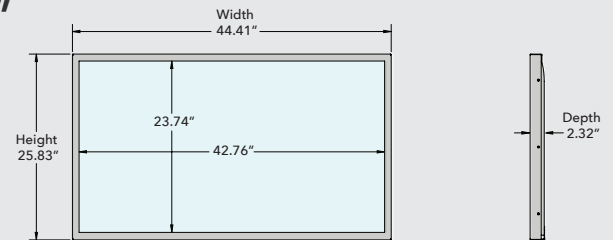

LG UHD Infrared Touch Screen Solutions

Solution Sizes Available

49"

55"

65"

75"

Infrared Interactive Solution

The TSi touch solution is Infrared (IR) based, allowing for a high accuracy interactive experience. The usage of IR technology allows for virtually any input to be detected (pen/stylus, user's fingers, palms, gloved fingers). The TSi touch overlay is a full steel chassis integrated with tempered cover glass, which increases durability and optical clarity, while protecting the display.

Customizable

Custom colors silk screening, and logos available

Specification	49"	55"	65"	75"
Display Compatible	49UH5B-B, 49UH5C-B, 49UH5E-B	55UH5B-B, 55UH5C-B, 55UH5E-B	LG 65UH5B-B, LG 65UH5C-B	75UH5B-B, 75UH5C-B, 75UH5E-B
Part Number	TSI49NL11T6CRZZ	TSI55NL11T6CRZZ	TSI65NL11T6CRZZ	TSI75NL11T6CRZZ
Protective Glass	1/8" Anti-Reflective Cover Glass		3/16" Anti-Reflective Cover Glass	
Viewing Angle	178x178 degrees			
Audio Out / External Speaker Out	Yes / (L, R) 6 ohm			
Touch Technology	IR			
Touch Points	10 Point			
Response Time	16ms			
Touch Accuracy	+/- 2mm (Over 99% Area)			
Interface	Type A USB			
Communication	USB 2.0			
Power Supply Mode	Single USB connection (5v, 1A)			
Duty Cycle	24/7			
Panel Technology	IPS			
Aspect Ratio	16:9			
Connectivity	(1) HDMI, HDCPD2.2 DP, DVI-D, RGB			
Native Resolution	3840x2160 (UHD)			
Brightness	500 nit			
Orientation	Portrait and Landscape			
Contrast Ratio	1000:1			
Width/Height/Depth Including Monitor	44.41" x 25.83" x 2.32"	49.80" x 29.21" x 2.32"	60.50" x 38.10" x 2.37"	67.48" x 39.02" x 3.07"
Weight Without Monitor	23.61 lbs	28.44 lbs	44.70 lbs	59.97 lbs
OS Support	Windows, Google Chrome, Android, Mac, Linux			