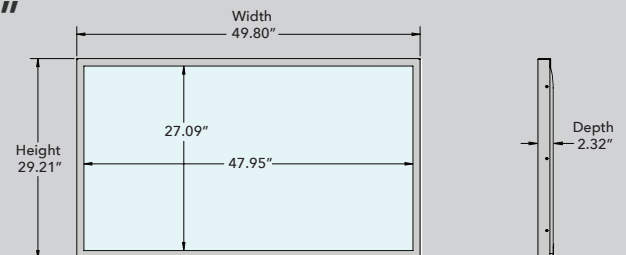

LG UHD Infrared Touch Screen Solutions

Solution Sizes Available

49"

55"

65"

75"

Infrared Interactive Solution

The TSi touch solution is Infrared (IR) based, allowing for a high accuracy interactive experience. The usage of IR technology allows for virtually any input to be detected (pen/stylus, user's fingers, palms, gloved fingers). The TSi touch overlay is a full steel chassis integrated with tempered cover glass, which increases durability and optical clarity, while protecting the display.

Customizable

Custom colors silk screening, and logos available

Specification	49"	55"	65"	75"
Display Compatible	49UH5B-B, 49UH5C-B, 49UH5E-B	55UH5B-B, 55UH5C-B, 55UH5E-B	LG 65UH5B-B, LG 65UH5C-B	75UH5B-B, 75UH5C-B, 75UH5E-B
Part Number	TSI49NL11T6CRZZ	TSI55NL11T6CRZZ	TSI65NL11T6CRZZ	TSI75NL11T6CRZZ
Protective Glass	1/8" Anti-Reflective Cover Glass		3/16" Anti-Reflective Cover Glass	
Viewing Angle	178x178 degrees			
Audio Out / External Speaker Out	Yes / (L, R) 6 ohm			
Touch Technology	IR			
Touch Points	10 Point			
Response Time	16ms			
Touch Accuracy	+/- 2mm (Over 99% Area)			
Interface	Type A USB			
Communication	USB 2.0			
Power Supply Mode	Single USB connection (5v, 1A)			
Duty Cycle	24/7			
Panel Technology	IPS			
Aspect Ratio	16:9			
Connectivity	(1) HDMI, HDCPD2.2 DP, DVI-D, RGB			
Native Resolution	3840x2160 (UHD)			
Brightness	500 nit			
Orientation	Portrait and Landscape			
Contrast Ratio	1000:1			
Width/Height/Depth Including Monitor	44.41" x 25.83" x 2.32"	49.80" x 29.21" x 2.32"	60.50" x 38.10" x 2.37"	67.48" x 39.02" x 3.07"
Weight Without Monitor	23.61 lbs	28.44 lbs	44.70 lbs	59.97 lbs
OS Support	Windows, Google Chrome, Android, Mac, Linux			