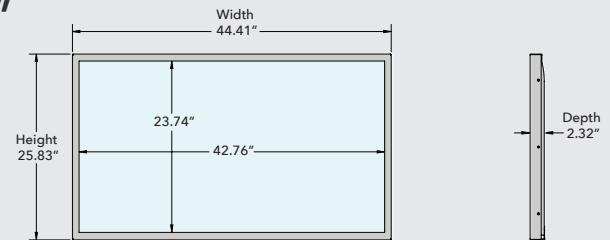

LG UHD Infrared Touch Screen Solutions

Solution Sizes Available

49"

55"

65"

75"

Infrared Interactive Solution

The TSi touch solution is Infrared (IR) based, allowing for a high accuracy interactive experience. The usage of IR technology allows for virtually any input to be detected (pen/stylus, user's fingers, palms, gloved fingers). The TSi touch overlay is a full steel chassis integrated with tempered cover glass, which increases durability and optical clarity, while protecting the display.

Customizable

Custom colors silk screening, and logos available

Specification	49"	55"	65"	75"
Display Compatible	49UH5B-B, 49UH5C-B, 49UH5E-B	55UH5B-B, 55UH5C-B, 55UH5E-B	LG 65UH5B-B, LG 65UH5C-B	75UH5B-B, 75UH5C-B, 75UH5E-B
Part Number	TSI49NL11T6CRZZ	TSI55NL11T6CRZZ	TSI65NL11T6CRZZ	TSI75NL11T6CRZZ
Protective Glass	1/8" Anti-Reflective Cover Glass		3/16" Anti-Reflective Cover Glass	
Viewing Angle	178x178 degrees			
Audio Out / External Speaker Out	Yes / (L, R) 6 ohm			
Touch Technology	IR			
Touch Points	10 Point			
Response Time	16ms			
Touch Accuracy	+/- 2mm (Over 99% Area)			
Interface	Type A USB			
Communication	USB 2.0			
Power Supply Mode	Single USB connection (5v, 1A)			
Duty Cycle	24/7			
Panel Technology	IPS			
Aspect Ratio	16:9			
Connectivity	(1) HDMI, HDCPD2.2 DP, DVI-D, RGB			
Native Resolution	3840x2160 (UHD)			
Brightness	500 nit			
Orientation	Portrait and Landscape			
Contrast Ratio	1000:1			
Width/Height/Depth Including Monitor	44.41" x 25.83" x 2.32"	49.80" x 29.21" x 2.32"	60.50" x 38.10" x 2.37"	67.48" x 39.02" x 3.07"
Weight Without Monitor	23.61 lbs	28.44 lbs	44.70 lbs	59.97 lbs
OS Support	Windows, Google Chrome, Android, Mac, Linux			