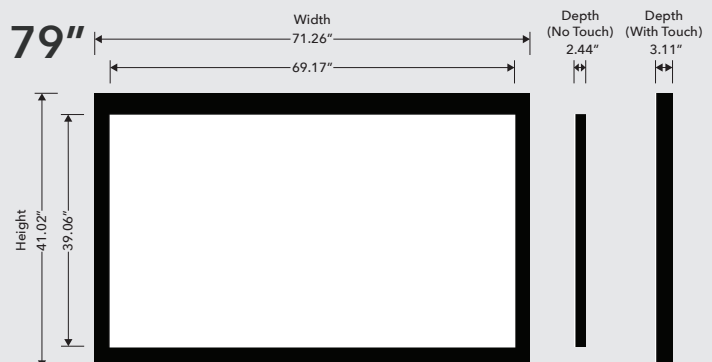

Customizable
 Custom colors silk screening, and logos available

Solution Sizes Available

49"

65"

79"

Specification	49"	65"	79"
Display Compatible	LG 49UX340C	LG 65UX340C	LG 79UX340C
Part Number	TSI-LG49UX340C-06PQIARB	TSI-LG65UX340C-06PQIARB	TSI-LG79UX340C-06PQIARB
Protective Glass	1/8" Anti-Reflective Cover Glass	3/16" Anti-Reflective Cover Glass	
Viewing Angle	178x178 degrees		
Audio Output	10W + 10W		
Touch Technology	IR G5		
Touch Points	6 Point		
Response Time	9ms		
Touch Accuracy	+/- 1.5mm (Over 99% Area)		
Interface	Type A USB		
Communication	USB 2.0		
Power Supply Mode	Single USB connection (5v, 1A)		
Duty Cycle	24/7		
Panel Technology	IPS		
Aspect Ratio	16:9		
Connectivity	(2) HDMI, USB, AV, RGB, Component		
Native Resolution	3840x2160 (UHD)		
Brightness	400cd/m2		
Orientation	Portrait and Landscape		
Contrast Ratio	1200:1		
Width/Height/Depth Including Monitor	45.12" x 26.14" x 3.07"	59.06" x 33.98" x 3.03"	71.26" x 41.02" x 3.11"
Weight Including Monitor	57.98 lbs	104.50 lbs	175.27 lbs
OS Support	Windows, Google Chrome, Android, Mac, Linux		