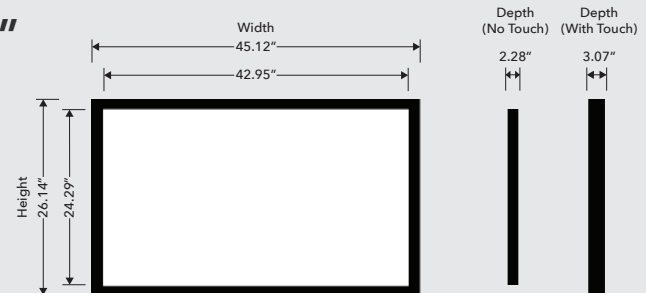

Customizable
 Custom colors silk screening, and logos available

Solution Sizes Available

49"

65"

79"

Specification	49"	65"	79"
Display Compatible	LG 49UX340C	LG 65UX340C	LG 79UX340C
Part Number	TSI-LG49UX340C-06PQIARB	TSI-LG65UX340C-06PQIARB	TSI-LG79UX340C-06PQIARB
Protective Glass	1/8" Anti-Reflective Cover Glass	3/16" Anti-Reflective Cover Glass	
Viewing Angle	178x178 degrees		
Audio Output	10W + 10W		
Touch Technology	IR G5		
Touch Points	6 Point		
Response Time	9ms		
Touch Accuracy	+/- 1.5mm (Over 99% Area)		
Interface	Type A USB		
Communication	USB 2.0		
Power Supply Mode	Single USB connection (5v, 1A)		
Duty Cycle	24/7		
Panel Technology	IPS		
Aspect Ratio	16:9		
Connectivity	(2) HDMI, USB, AV, RGB, Component		
Native Resolution	3840x2160 (UHD)		
Brightness	400cd/m2		
Orientation	Portrait and Landscape		
Contrast Ratio	1200:1		
Width/Height/Depth Including Monitor	45.12" x 26.14" x 3.07"	59.06" x 33.98" x 3.03"	71.26" x 41.02" x 3.11"
Weight Including Monitor	57.98 lbs	104.50 lbs	175.27 lbs
OS Support	Windows, Google Chrome, Android, Mac, Linux		