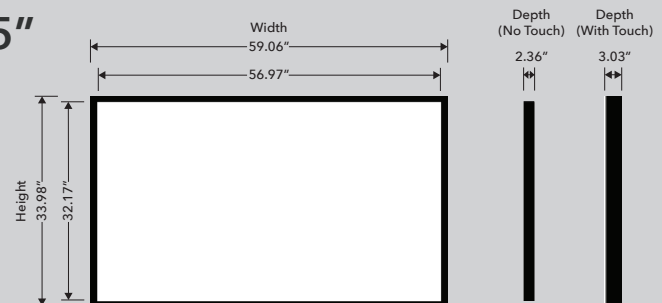

Customizable
 Custom colors silk screening, and logos available

Solution Sizes Available

49"

65"

79"

Specification	49"	65"	79"
Display Compatible	LG 49UX340C	LG 65UX340C	LG 79UX340C
Part Number	TSI-LG49UX340C-06PQIARB	TSI-LG65UX340C-06PQIARB	TSI-LG79UX340C-06PQIARB
Protective Glass	1/8" Anti-Reflective Cover Glass	3/16" Anti-Reflective Cover Glass	
Viewing Angle	178x178 degrees		
Audio Output	10W + 10W		
Touch Technology	IR G5		
Touch Points	6 Point		
Response Time	9ms		
Touch Accuracy	+/- 1.5mm (Over 99% Area)		
Interface	Type A USB		
Communication	USB 2.0		
Power Supply Mode	Single USB connection (5v, 1A)		
Duty Cycle	24/7		
Panel Technology	IPS		
Aspect Ratio	16:9		
Connectivity	(2) HDMI, USB, AV, RGB, Component		
Native Resolution	3840x2160 (UHD)		
Brightness	400cd/m2		
Orientation	Portrait and Landscape		
Contrast Ratio	1200:1		
Width/Height/Depth Including Monitor	45.12" x 26.14" x 3.07"	59.06" x 33.98" x 3.03"	71.26" x 41.02" x 3.11"
Weight Including Monitor	57.98 lbs	104.50 lbs	175.27 lbs
OS Support	Windows, Google Chrome, Android, Mac, Linux		