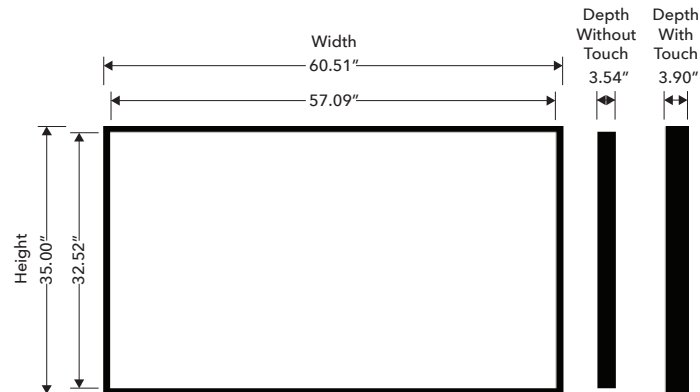

NEC X651UHD 65" Integrated Touch Screen

Advanced Interactive Collaboration Solution

ShadowSense™ based solutions which allow for unparalleled performance when compared to any other interactive technology. Features such as superior palm rejection algorithms combined with the ability to accurately detect shape and size of touch objects create a user experience that is unrivaled in the marketplace. These features allow ShadowSense™ solutions to accurately detect the touching objects such as a pen/stylus, user's fingers, palm, or a special eraser, and report this data to the operating system.

Multi-Touch Screen
True multi-touch support with up to ten simultaneous touch points for all major operating systems

Easy Integration
Unrivaled simplicity makes installation easier and faster

Ultra-Fast Response Time
Allows for split second reactions between touch point and screen

HID Compliant
Maximum compatibility with numerous operating systems, plug-and-play

Superior Design
Full steel chassis combined with anti-glare tempered glass provides additional protection to the LCD panel

Sunlight Immune
Enhanced filtering and analogue sensors allow operation in bright conditions up to full sunlight

Specifications