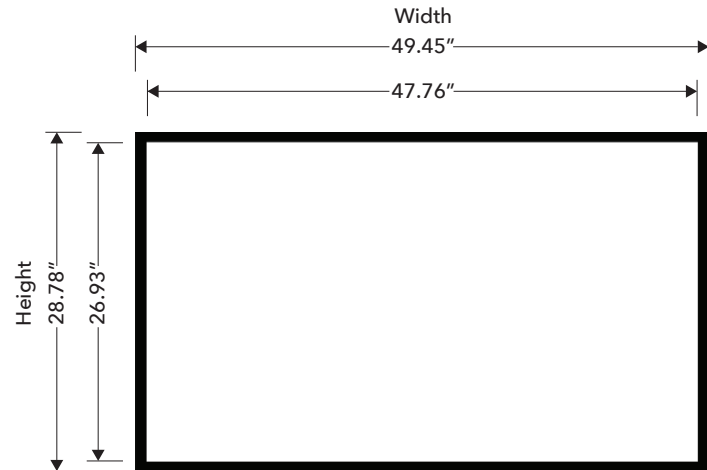

NEC P553 55" Protective Overlay

NEC

Depth With Touch 2.78"

Pre-build. Outer dimensions may vary +/- 4mm

Advanced Protective Solution

The TSi touch overlay is a full steel chassis integrated with anti-reflective tempered cover glass, which increases durability and optical clarity, while protecting the display.

Customizable
 Custom colors and silk screening available

Specifications

Display Compatible	NEC P553
Part Number	TSI-P553-OARB
Protective Glass	1/8" Anti-Reflective Cover Glass
Frame Material	Black Powder Coat Seal
Touch Points	0 Point
Width/Height/Depth Including Monitor	49.45" x 28.78" x 2.78"
Weight (Without Monitor)	Not Available
Boxed Weight	Not Available
Boxed Dimensions	Not Available