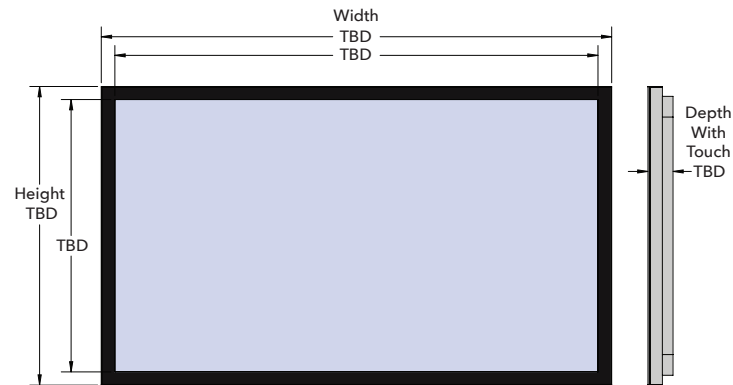

NEC V463 46" Projected Capacitive Touch Screen

Advanced Interactive Collaboration Solution

TSitouch's line of projected capacitive touch displays are engineered specifically for consumer and commercial customers who are looking for a rugged and durable touch screen without having to sacrifice on image quality. Featuring a seamless flat front bezel design, the monitor can easily be wiped clean, thereby eliminating having to worry about dust and dirt collection, which helps extend the use of your display and enhances your touch experience.

Multi-Touch Screen
 True multi-touch support with up to 80 simultaneous touch points for all major operating systems

Easy Integration
 Unrivaled simplicity makes installation easier and faster

Ultra-Fast Response Time
 Allows for split second reactions between touch point and screen

Specifications

Display Compatible	NEC V463
Part Number	TSI46PNDXPGJGZZ
Protective Glass	1/8" Anti-Glare Tempered Glass
Frame Material	Black Powder Coated Cold Rolled Steel
Touch Technology	PCAP
Touch Points	80 Point
Response Time	6 - 16ms
Touch Accuracy	+/- 2mm (Over 99% Area)
Interface	Type A USB/M
Communication	USB 2.0
Remote Control Receiver	Not Blocked
Receiver Extender	N/A
Power Supply Mode	USB
Width/Height/Depth Including Monitor	TBD
Integrated Weight	TBD
Boxed Weight	TBD
Boxed Dimensions	TBD
OS Support	Windows, Google Chrome, Android, Mac, Linux