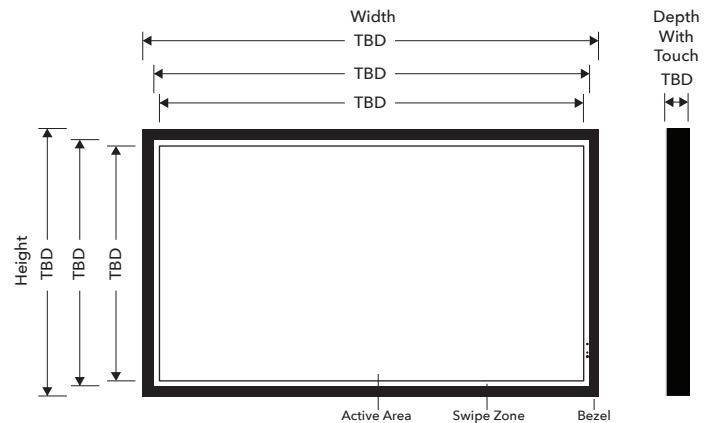

NEC V463 46" ShadowSense Touch Screen Interface

NEC

Advanced Interactive Collaboration Solution

ShadowSense™ based solutions which allow for unparalleled performance when compared to any other interactive technology. Features such as superior palm rejection algorithms combined with the ability to accurately detect shape and size of touch objects create a user experience that is unrivaled in the marketplace. These features allow ShadowSense™ solutions to accurately detect the touching objects such as a pen/stylus, user's fingers, palm, or a special eraser, and report this data to the operating system.

Multi-Touch Screen
True multi-touch support with up to ten simultaneous touch points for all major operating systems

Easy Integration
Unrivaled simplicity makes installation easier and faster

Ultra-Fast Response Time
Allows for split second reactions between touch point and screen

HID Compliant
Maximum compatibility with numerous operating systems, plug-and-play

Superior Design
Full steel chassis combined with anti-reflective tempered glass provides additional protection to the LCD panel

Sunlight Immune
Enhanced filtering and analogue sensors allow operation in bright conditions up to full sunlight

Specifications