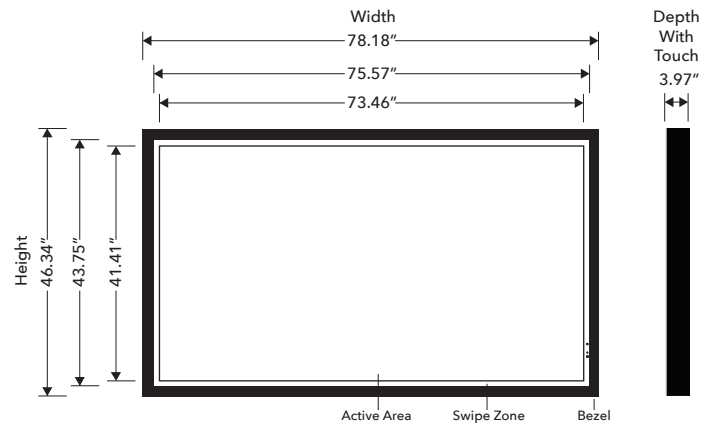

NEC X841UHD 84" Touch Screen Interface

NEC

Advanced Interactive Collaboration Solution

ShadowSense™ based solutions which allow for unparalleled performance when compared to any other interactive technology. Features such as superior palm rejection algorithms combined with the ability to accurately detect shape and size of touch objects create a user experience that is unrivaled in the marketplace. These features allow ShadowSense™ solutions to accurately detect the touching objects such as a pen/stylus, user's fingers, palm, or a special eraser, and report this data to the operating system.

Sunlight Immune
 Enhanced filtering and analogue sensors allow operation in bright conditions up to full sunlight

Specifications

Display Compatible	NEC X841UHD
Part Number	TSI84PNFSSAHCZZ
Protective Glass	3/16" Anti-reflective Tempered Glass
Frame Material	Black Powder Coated Cold Rolled Steel
Touch Technology	ShadowSense
Touch Points	10 Point
Response Time	6 - 16ms
Touch Accuracy	+/- 2mm (Over 99% Area)
Interface	Type A USB/M
Communication	USB 2.0
Remote Control Receiver	Extender Needed
Receiver Extender	KT-RC
Power Supply Mode	5V/4A Power adapter
Width/Height/Depth Including Monitor	78.18" x 46.34" x 3.97"
Weight Including Monitor	256.84 lbs
Boxed Weight	269.00 lbs
Boxed Dimensions	86.00" x 51.50" x 14.50"
OS Support	Windows, Google Chrome, Android, Mac, Linux