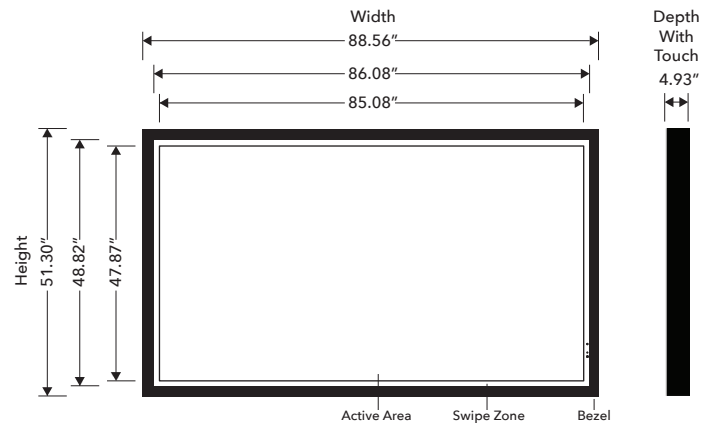

NEC X981UHD 98" Touch Screen Overlay

Advanced Interactive Collaboration Solution

ShadowSense™ based solutions which allow for unparalleled performance when compared to any other interactive technology. Features such as superior palm rejection algorithms combined with the ability to accurately detect shape and size of touch objects create a user experience that is unrivaled in the marketplace. These features allow ShadowSense™ solutions to accurately detect the touching objects such as a pen/stylus, user's fingers, palm, or a special eraser, and report this data to the operating system.

Multi-Touch Screen
 True multi-touch support with up to ten simultaneous touch points for all major operating systems

Easy Integration
 Unrivaled simplicity makes installation easier and faster

Ultra-Fast Response Time
 Allows for split second reactions between touch point and screen

Sunlight Immune
 Enhanced filtering and analogue sensors allow operation in bright conditions up to full sunlight

Specifications

Display Compatible	NEC X981UHD
Part Number	TSI98NNFTSAHGZZ
Protective Glass	3/16" Anti-Glare Tempered Glass
Frame Material	Black Powder Coated Cold Rolled Steel
Touch Technology	ShadowSense
Touch Points	10 Point
Response Time	6 - 16ms
Touch Accuracy	+/- 2mm (Over 99% Area)
Interface	Type A USB/M
Communication	USB 2.0
Remote Control Receiver	Extender Needed
Receiver Extender	KT-RC
Power Supply Mode	5V/4A Power adapter
Width/Height/Depth Including Monitor	88.56" x 51.30" x 4.93"
Weight Without Monitor	TBD
Boxed Weight	TBD
Boxed Dimensions	TBD
OS Support	Windows, Google Chrome, Android, Mac, Linux