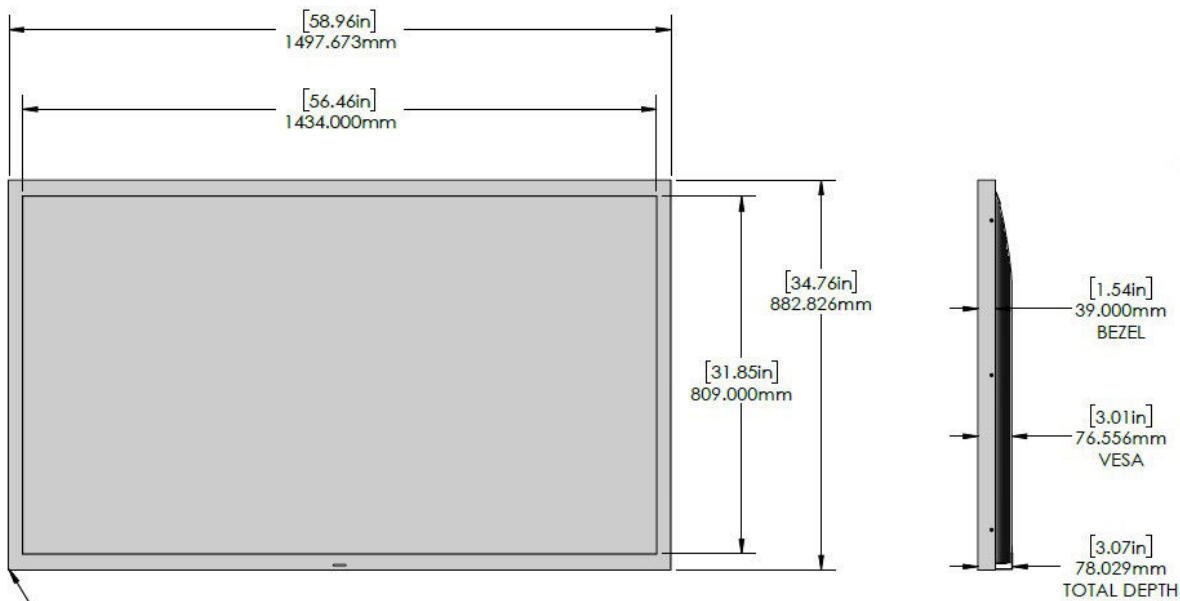

Our all-metal bezel construction, combined with high strength glass, adds considerable protection to the display, while also keeping your content crisp and bright.

SPECIFICATION	DETAIL	
<i>Product Name</i>	Touchscreen only	65UL3J-E with Integrated Touchscreen
<i>Part Number</i>	TSI65NL14TACCZZ	TSI65PLWETACCZZ
<i>Touchscreen Type</i>	Infrared on Clear Glass	
<i>Number of Touch Points</i>	10 points simultaneous touch	
<i>Touchscreen Interface</i>	USB 2.0 Type A Male connector with 57" cable	
<i>Touchscreen Power</i>	USB 5VDC Maximum 1.5W	
<i>Touch Response Time</i>	≤8ms	
<i>Touch Accuracy</i>	+- 1mm	
<i>Minimum Touch Object Size</i>	6mm	
<i>Orientation Compatibility</i>	Landscape, Portrait	
<i>Brightness (w/touchscreen)</i>	352 nit	
<i>Brightness (w/o touchscreen)</i>	400 nit	
<i>Display Resolution</i>	3840 x 2160	
<i>Contrast Ratio</i>	1,200:1	
<i>Viewing Angle</i>	178/178	

<i>Aspect Ratio</i>	16:9
<i>Video Inputs</i>	HDMI (3, HDCP 2.2/1.4), RS-232C In (4 Pin Phone-jack), RJ45 (LAN), USB 2.0 (2, Type A)
<i>Audio Output</i>	Stereo Mini Jack
<i>Operating System Compatability</i>	Microsoft® Windows®, LG® SoC, Google® Chrome®, Android®, MacOS®, and many popular Linux® Distributions - <i>HID Compliant Compatability</i>
<i>Display Power Supply</i>	AC 100 - 240 V, 50/60 Hz
<i>Display Power Consumption</i>	Typical: 130 Watts/Max: 187 Watts
<i>Operating Temperature</i>	0°~40° C
<i>Humidity</i>	10~80% Non-condensing
<i>Integrated Dimensions (W x H x D)</i>	58.96" x 34.76" x 3.07"
<i>Viewable Area</i>	56.46" x 31.85"
<i>Integrated Display Weight</i>	98.8 lbs.
<i>Packaged Weight</i>	106.8 lbs.
<i>VESA Pattern</i>	300 x 300 mm
<i>Recommended Duty Cycle</i>	16/7
<i>Service and Support</i>	3 Year Repair & Return Warranty
<i>In the Box</i>	Integrated Touchscreen Display, Quick Setup Guide, Warranty Card, Power Cord, Remote Controller, Batteries