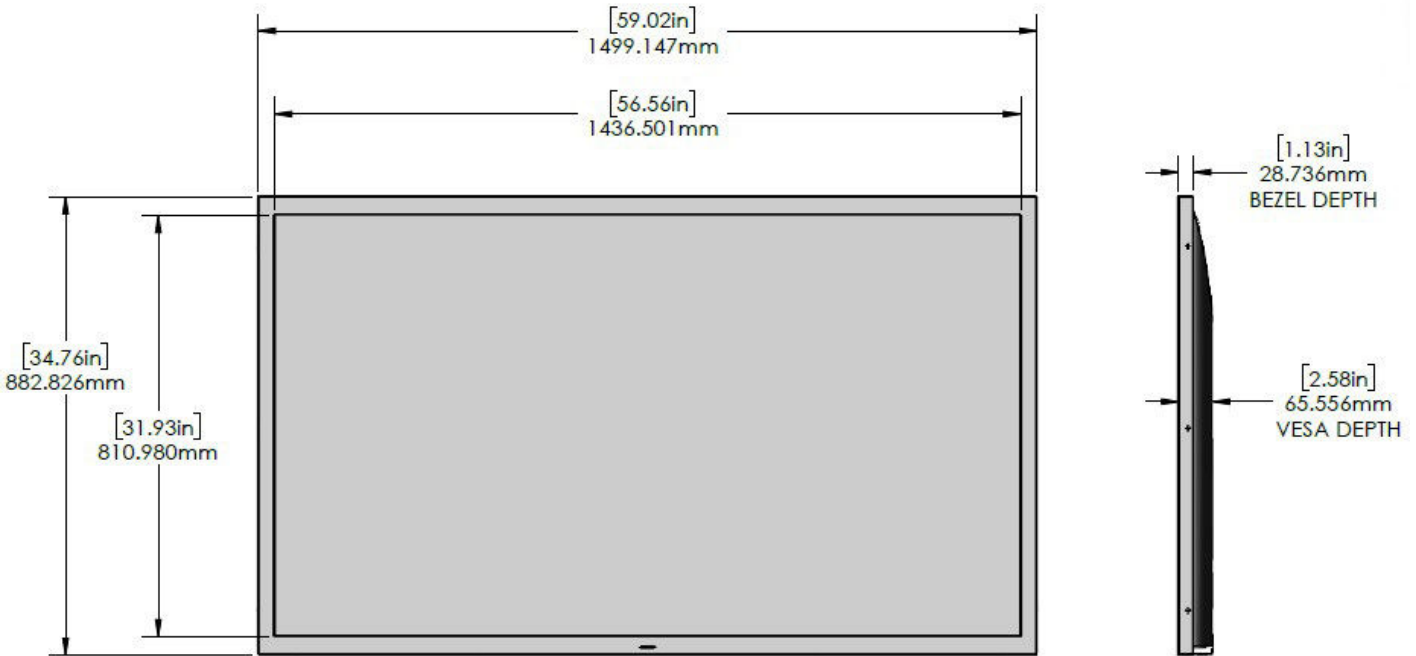

SPECIFICATION	DETAIL	
<i>Product Name</i>	Protective Solution only	65UL3J-E Integrated with Protective Solution
<i>Part Number</i>	TSI65NL14ZZNCZZ	TSI65PLWEZZNCZZ
<i>Cover Glass</i>	Clear Glass	
<i>Orientation Compatibility</i>	Landscape, Portrait	
<i>Brightness (w/ touchscreen)</i>	352 nit	
<i>Brightness (w/o touchscreen)</i>	400 nit	
<i>Display Resolution</i>	3840x2160	
<i>Contrast Ratio</i>	1200:1	
<i>Viewing Angle</i>	178/178	
<i>Aspect Ratio</i>	16:9	
<i>Video Inputs</i>	HDMI (3, HDCP 2.2/1.4), RS-232C In (4 Pin Phone-jack), RJ45 (LAN), USB 2.0 (2, Type A)	
<i>Audio Output</i>	Stereo Mini Jack	
<i>Display Power Supply</i>	AC 100 - 240 V, 50/60 Hz	
<i>Display Power Consumption</i>	Typical: 130 Watts/Max: 187 Watts	

<i>Operating Temperature</i>	0°~40° C
<i>Humidity</i>	10~80% Non-condensing
<i>Integrated Dimensions (W x H x D)</i>	59.02" x 34.76" x 2.58"
<i>Viewable Area</i>	56.56" x 31.93"
<i>Integrated Display Weight</i>	89.3 lbs.
<i>Packaged Weight</i>	113.8 lbs.
<i>VESA Pattern</i>	300 x 300 mm
<i>Recommended Duty Cycle</i>	16/7
<i>Service and Support</i>	3 Year Repair & Return Warranty
<i>In the Box</i>	Integrated Protective Display, Quick Setup Guide, Warranty Card, Power Cord, Remote Controller, Batteries