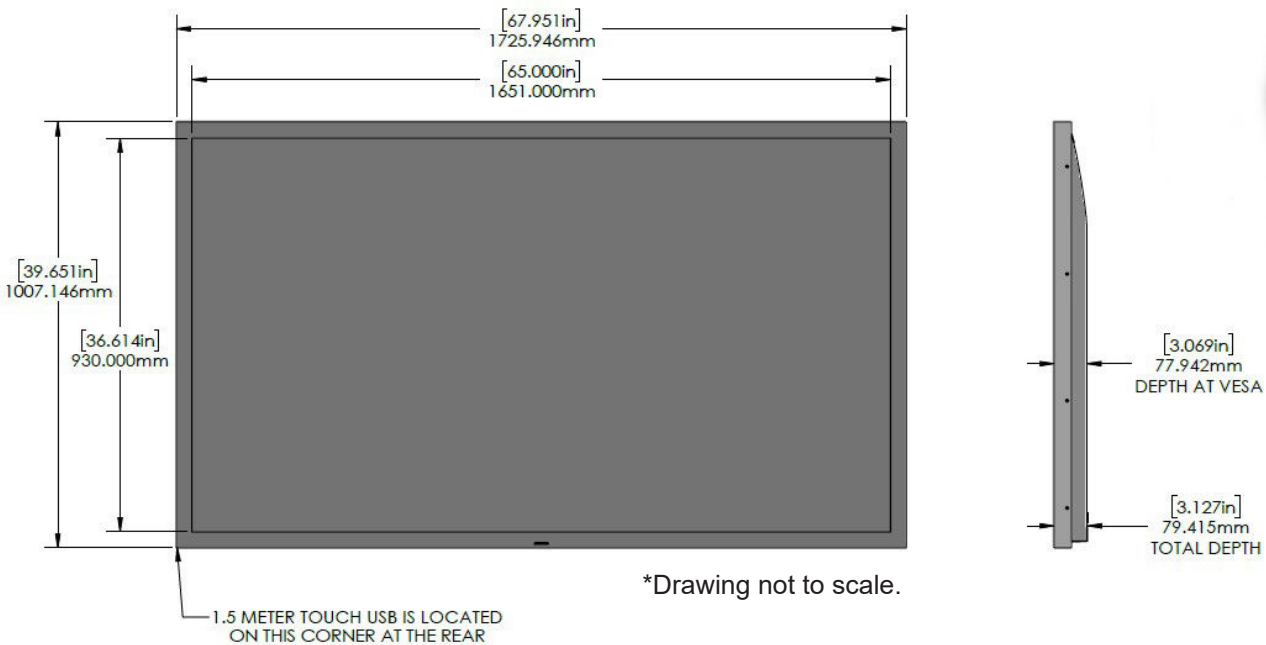

Our all-metal bezel construction, combined with high strength glass, adds considerable protection to the display, while also keeping your content crisp and bright.

SPECIFICATION	DETAIL	
<i>Product Name</i>	Touchscreen only	75UL3J-E with Integrated Touchscreen
<i>Part Number</i>	TSI75NL14TACGZZ	TSI75PLYGTACGZZ
<i>Touchscreen Type</i>	Infrared on Anti-Glare Glass	
<i>Number of Touch Points</i>	10 points simultaneous touch	
<i>Touchscreen Interface</i>	USB 2.0 Type A Male connector with 57" cable	
<i>Touchscreen Power</i>	USB 5VDC Maximum 1.5W	
<i>Touch Response Time</i>	≤8ms	
<i>Touch Accuracy</i>	+- 1mm	
<i>Minimum Touch Object Size</i>	6mm	
<i>Orientation Compatibility</i>	Landscape, Portrait	
<i>Brightness (w/touchscreen)</i>	N/A	290 nit
<i>Brightness (w/o touchscreen)</i>	N/A	330 nit
<i>Display Resolution</i>	3840 x 2160	
<i>Contrast Ratio</i>	1,200:1	
<i>Viewing Angle</i>	178/178	

Aspect Ratio	16:9
Video Inputs	HDMI (3, HDCP 2.2 / 1.4), USB 2.0 Type A (2)
Audio Output	Stereo Mini Jack
Operating System Compatability	Microsoft® Windows®, LG® SoC, Google® Chrome®, Android®, MacOS® , and many popular Linux® Distributions - <i>HID Compliant Compatability</i>
Display Power Supply	AC 100 - 240 V, 50/60 Hz
Display Power Consumption	Typical: 155 Watts/Max: 220 Watts
Operating Temperature	0°~40° C
Humidity	10~80% Non-condensing
Integrated Dimensions (W x H x D)	67.95" x 39.65" x 3.12"
Viewable Area	65.0" x 36.61"
Integrated Display Weight	135.6 lbs.
Packaged Weight	193.6 lbs.
VESA Pattern	400 x 400 mm
Recommended Duty Cycle	16/7
Service and Support	3 Year Repair & Return Warranty
In the Box	Integrated Touchscreen Display, Quick Setup Guide, Warranty Card, Power Cord, Remote Controller, Batteries