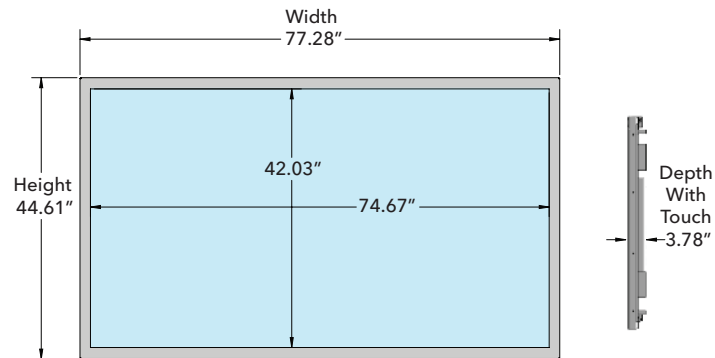

Philips 86" UHD Protective Solution

PHILIPS

Protective Solution

The TSI Touch Protective Solution is a cold rolled steel chassis integrated with tempered cover glass, which increases durability and optical clarity, while protecting the display. The protective solution creates a shield capable of withstanding strong outside force and preserves the life of the display.

Superior Design
Cold rolled steel chassis combined with tempered glass provides additional protection to the LCD panel

Easy Integration
Unrivaled simplicity makes installation easier and faster

Tempered Glass
In the event of a glass failure, tempered glass breaks down into pebbles rather than shards, leaving a minimal safety hazard

Easy to Clean
Water and dust resistant

Customizable
Custom colors and silk screening available

Specifications

Display Models	86BBDL4150D
Touch Screen (Display Not Included)	TSI86NPQEZNCZZ
86BBDL4150D Integrated Touch Screen (Display Included)	TSI86PPQEZNCZZ
Protective Glass	3/16" Clear Tempered Cover Glass
Structure Material	Black Powder Coated Cold Rolled Steel
Touch Technology	N/A
Touch Points	N/A
Response Time	N/A
Touch Accuracy	N/A
Interface	N/A
Communication	N/A
Remote Control Receiver	N/A
Receiver Extender	N/A
Touch Power Source	N/A
Width/Height/Depth Including Monitor	77.28" x 44.61" x 3.78"
Touch Screen Weight	83.11 lbs
Display Integrated Weight	223.77 lbs
Boxed Dimensions	87.25" x 55.00" x 15.25"
OS Support	Windows, Google Chrome, Android, Mac, Linux