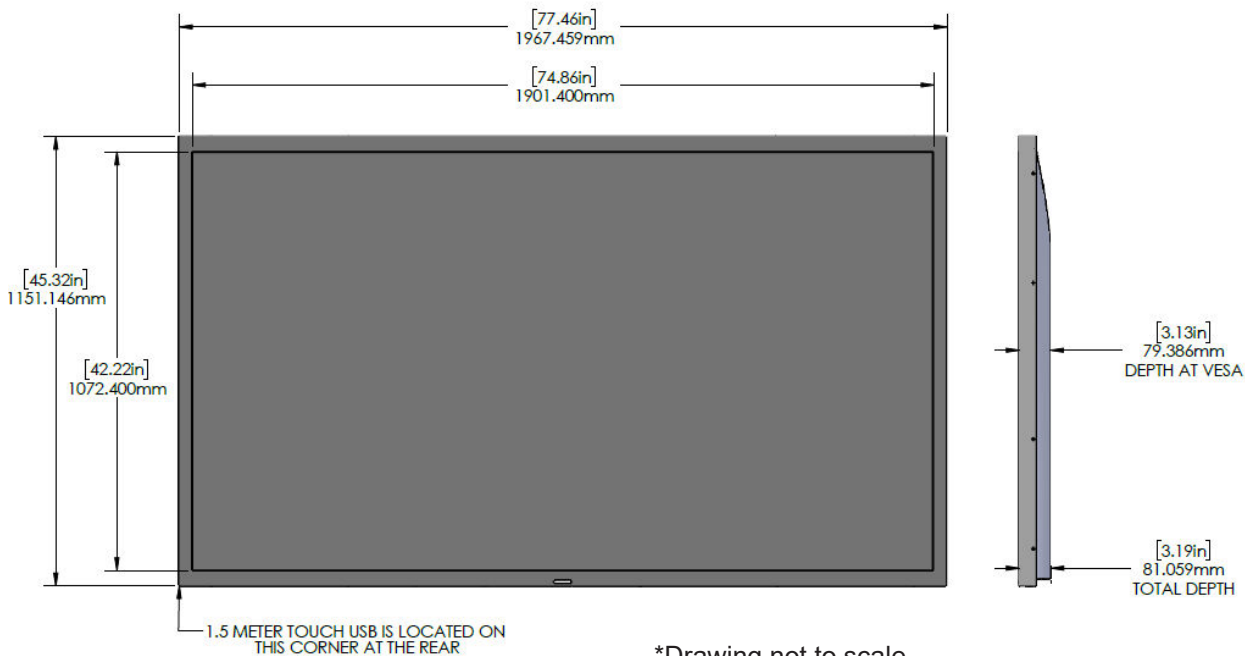

Our all-metal bezel construction, combined with high strength glass, adds considerable protection to the display, while also keeping your content crisp and bright.

SPECIFICATION	DETAIL	
<i>Product Name</i>	Touchscreen only	86UL3J-B with Integrated Touchscreen
<i>Part Number</i>	TSI86NL14TACCZZ	TSI86PLWFTACCZZ
<i>Touchscreen Type</i>	Infrared on Clear Glass	
<i>Number of Touch Points</i>	10 points simultaneous touch	
<i>Touchscreen Interface</i>	USB 2.0 Type A Male connector with 57" cable	
<i>Touchscreen Power</i>	USB 5VDC Maximum 1.5W	
<i>Touch Response Time</i>	≤8ms	
<i>Touch Accuracy</i>	+- 1mm	
<i>Minimum Touch Object Size</i>	6mm	
<i>Orientation Compatibility</i>	Landscape, Portrait	
<i>Brightness (w/touchscreen)</i>	N/A	290 nit
<i>Brightness (w/o touchscreen)</i>	N/A	330 nit
<i>Display Resolution</i>	3840 x 2160	
<i>Contrast Ratio</i>	1,200:1	
<i>Viewing Angle</i>	178/178	

<i>Aspect Ratio</i>	16:9
<i>Video Inputs</i>	HDMI (3, HDCP 2.2 / 1.4), USB 2.0 Type A (2)
<i>Audio Output</i>	Stereo Mini Jack
<i>Operating System Compatability</i>	Microsoft® Windows®, LG® SoC, Google® Chrome®, Android®, MacOS® , and many popular Linux® Distributions - <i>HID Compliant Compatability</i>
<i>Display Power Supply</i>	AC 100 - 240 V, 50/60 Hz
<i>Display Power Consumption</i>	Typical: 220 Watts/Max: 300 Watts
<i>Operating Temperature</i>	0°~40° C
<i>Humidity</i>	10~80% Non-condensing
<i>Integrated Dimensions (W x H x D)</i>	77.46" x 45.32" x 3.19"
<i>Viewable Area</i>	74.86" x 42.22"
<i>Integrated Display Weight</i>	184 lbs.
<i>Packaged Weight</i>	263.1 lbs.
<i>VESA Pattern</i>	600 x 400 mm
<i>Recommended Duty Cycle</i>	16/7
<i>Service and Support</i>	3 Year Repair & Return Warranty
<i>In the Box</i>	Integrated Touchscreen Display, Quick Setup Guide, Warranty Card, Power Cord, Remote Controller, Batteries