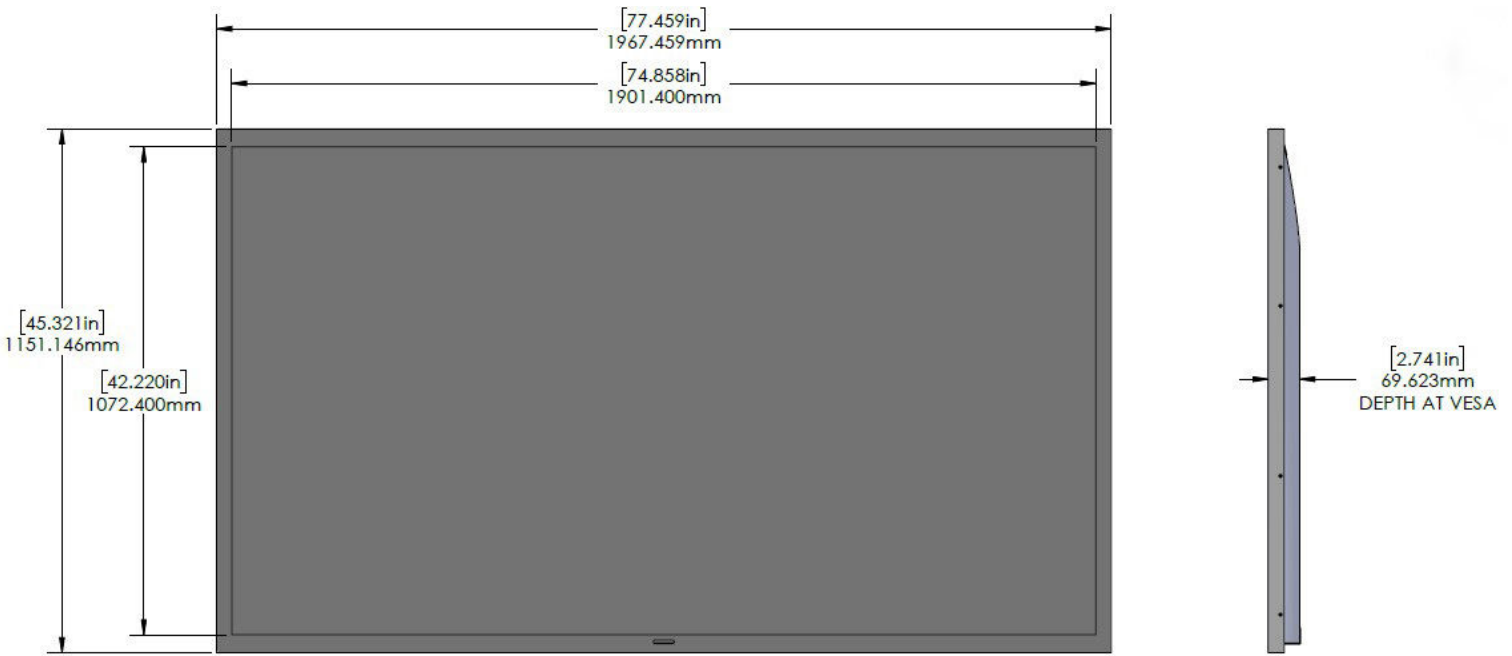

<i>Humidity</i>	10~80% Non-condensing
<i>Integrated Dimensions (W x H x D)</i>	77.45" x 45.32" x 2.74"
<i>Viewable Area</i>	74.85" x 42.22"
<i>Integrated Display Weight</i>	179.6 lbs.
<i>Packaged Weight</i>	249.6 lbs.
<i>VESA Pattern</i>	600 x 400 mm
<i>Recommended Duty Cycle</i>	16/7
<i>Service and Support</i>	3 Year Repair & Return Warranty
<i>In the Box</i>	Integrated Protective Display, Quick Setup Guide, Warranty Card, Power Cord, Remote Controller, Batteries