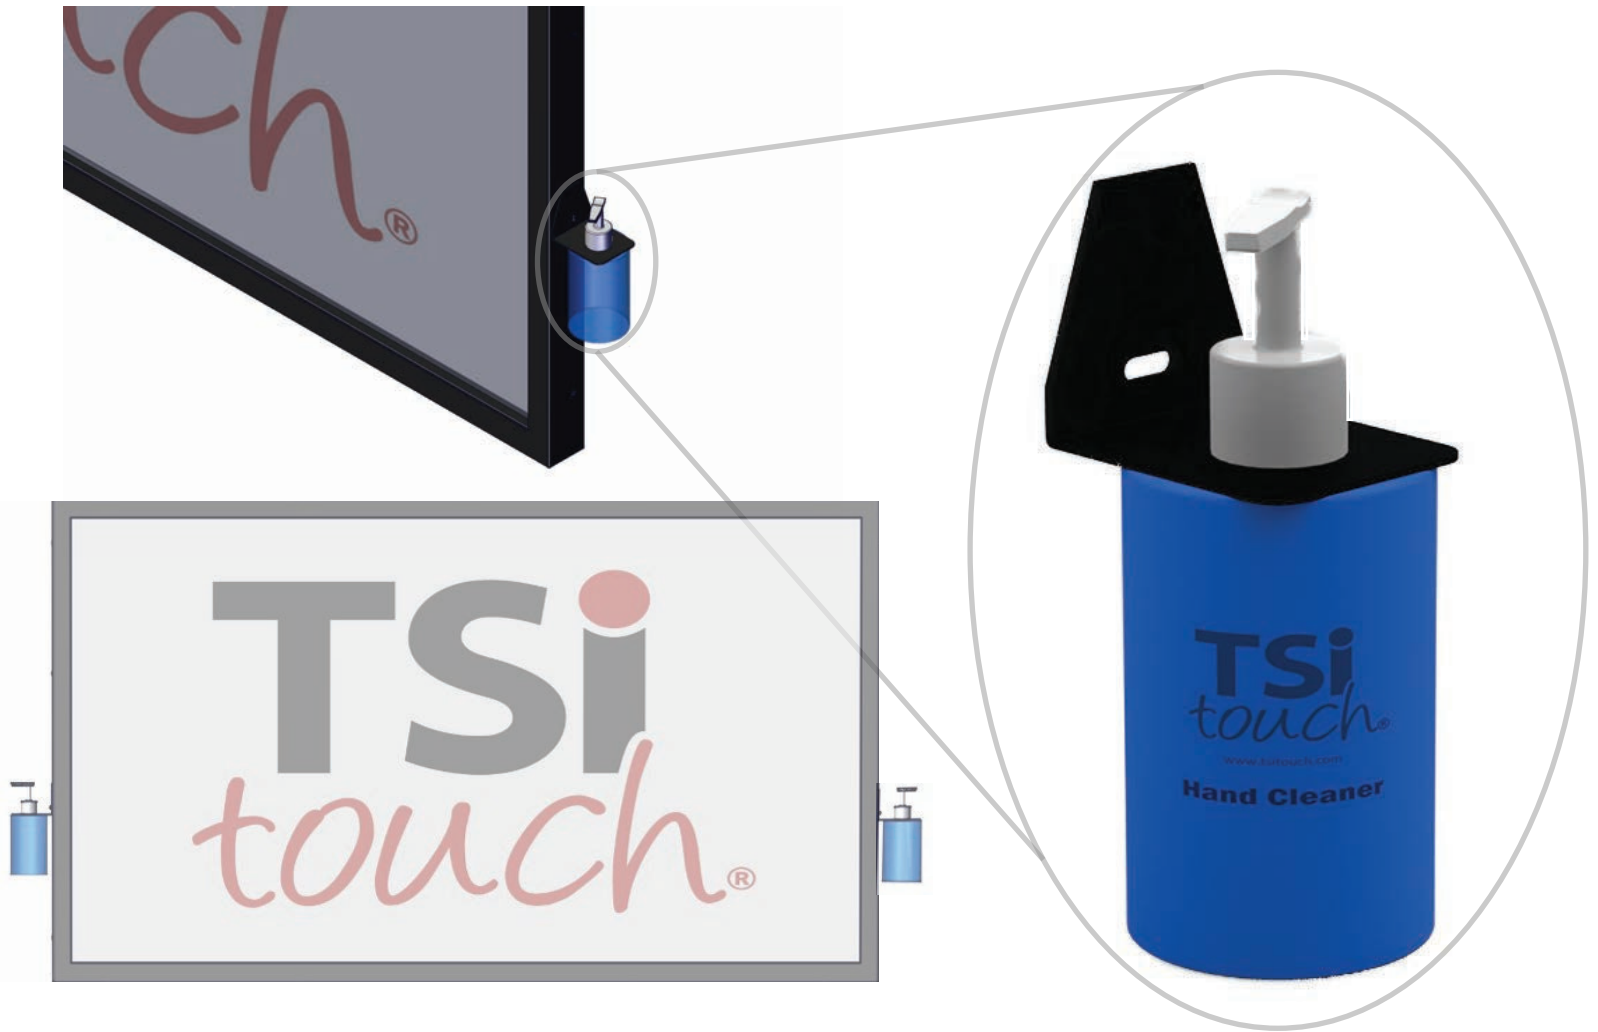

## Hand Cleaner with Cleaner Station Mount

**6.7oz Bottle Hand Cleaner**  
**Part #: TSIPEM0414A1000**

**Cleaner Station Mount**  
**Part #: TSIPEM0413A1000**

INGREDIENTS	
ETHANOL	<75 %
ALKYL (C10-16) ETHER SULFATES	<0.1%
ALOE VERA EXTRACT	<0.3%
FRAGRANCE	<0.05%
DE IONIZ WATER	<24.55%

**Add a hand cleaner station to your TSi Touch solutions.  
 Fits new and existing touchscreens and protective solutions.**