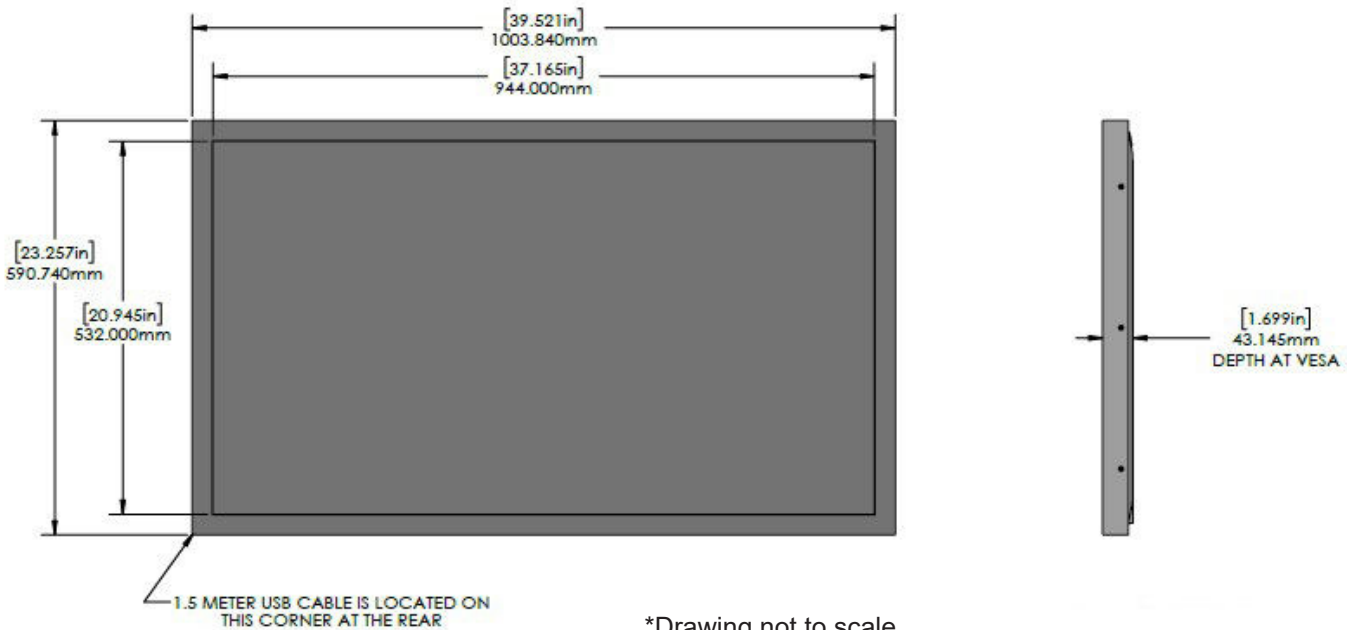

Our all-metal bezel construction, combined with high strength glass, adds considerable protection to the display, while also keeping your content crisp and bright.

SPECIFICATION	DETAIL			
<i>Product Name</i>	Touchscreen only	QB43C with Integrated Touchscreen	QH43C with Integrated Touchscreen	QM43C with Integrated Touchscreen
<i>Part Number</i>	TSI43NS17TACGZZ	TSI43PSYTTACGZZ	TSI43PSYUTACGZZ	TSI43PSYETACGZZ
<i>Touchscreen Type</i>	Infrared			
<i>Number of Touch Points</i>	10 points simultaneous touch			
<i>Glass Type</i>	Anti-Glare Glass			
<i>Touchscreen Interface</i>	USB 2.0 Type A Male connector with 57" cable			
<i>Touchscreen Power</i>	USB 5VDC Maximum 1.5W			
<i>Touch Response Time</i>	≤8ms			
<i>Touch Accuracy</i>	+- 1mm			
<i>Minimum Touch Object Size</i>	6mm			
<i>Orientation Compatibility</i>	Landscape, Portrait			
<i>Brightness (w/touchscreen)</i>	N/A	310 nit	623 nit	445 nit
<i>Brightness (w/o touchscreen)</i>	N/A	350 nit	700 nit	500 nit
<i>Display Resolution</i>	3840 x 2160			
<i>Contrast Ratio</i>	4000:1			

Viewing Angle	178/178
Aspect Ratio	16:9
Video Inputs	HDMI 2.0 (3)
Audio Output	Stereo Mini Jack
Operating System Compatability	Microsoft® Windows®, Samsung® SoC, Google® Chrome®, Android®, Ma-cOS®, and many popular Linux® Distributions - <i>HID Compliant Compatability</i>
Display Power Supply	AC 100 - 240 V, 50/60 Hz
Display Power Consumption	TBD
Operating Temperature	0°~40° C
Humidity	10~80% Non-condensing
Integrated Dimensions (W x H x D)	39.52" x 23.26" x 1.69"
Viewable Area	37.16" x 20.94"
Integrated Display Weight	44.8 lbs.
Packaged Weight	61 lbs.
VESA Pattern	200 x 200 mm
Recommended Duty Cycle	QB: 16/7 \\\ QH and QM: 24/7
Service and Support	3 Year Repair & Return Warranty
In the Box	Integrated Touchscreen Display, Quick Setup Guide, Warranty Card, Power Cord, Remote Controller, Batteries