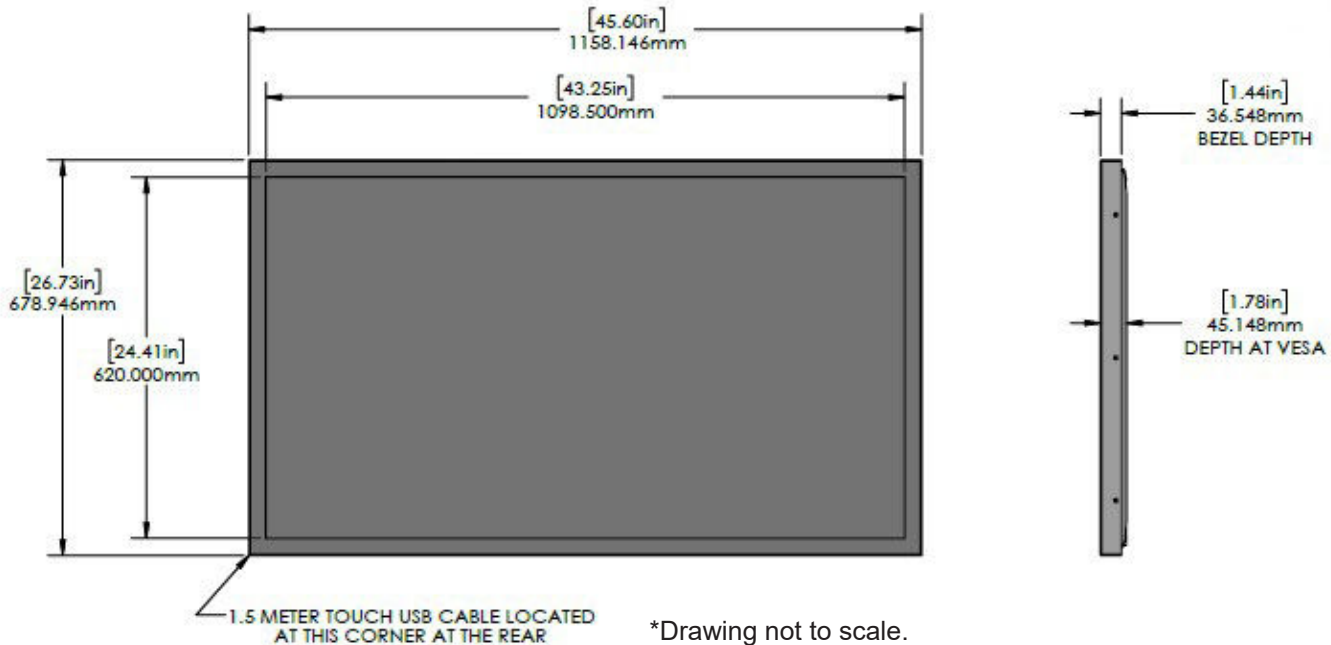

Our all-metal bezel construction, combined with high strength glass, adds considerable protection to the display, while also keeping your content crisp and bright.

SPECIFICATION	DETAIL			
<i>Product Name</i>	Touchscreen only	QB50C with Integrated Touchscreen	QH50C with Integrated Touchscreen	QM50C with Integrated Touchscreen
<i>Part Number</i>	TSI50NS17TACGZZ	TSI50PSYVTACGZZ	TSI50PSAGTACGZZ	TSI50PSYFTACGZZ
<i>Touchscreen Type</i>	Infrared			
<i>Number of Touch Points</i>	10 points simultaneous touch			
<i>Glass Type</i>	Anti-Glare Glass			
<i>Touchscreen Interface</i>	USB 2.0 Type A Male connector with 57" cable			
<i>Touchscreen Power</i>	USB 5VDC Maximum 1.5W			
<i>Touch Response Time</i>	≤8ms			
<i>Touch Accuracy</i>	+- 1mm			
<i>Minimum Touch Object Size</i>	6mm			
<i>Orientation Compatibility</i>	Landscape, Portrait			
<i>Brightness (w/touchscreen)</i>	N/A	310 nit	623 nit	445 nit
<i>Brightness (w/o touchscreen)</i>	N/A	350 nit	700 nit	500 nit
<i>Display Resolution</i>	3840 x 2160			
<i>Contrast Ratio</i>	4000:1			

Viewing Angle	178/178
Aspect Ratio	16:9
Video Inputs	HDMI 2.0 (3)
Audio Output	Stereo Mini Jack
Operating System Compatability	Microsoft® Windows®, Samsung® SoC, Google® Chrome®, Android®, Ma-cOS®, and many popular Linux® Distributions - <i>HID Compliant Compatability</i>
Display Power Supply	AC 100 - 240 V, 50/60 Hz
Display Power Consumption	TBD
Operating Temperature	0°~40° C
Humidity	10~80% Non-condensing
Integrated Dimensions (W x H x D)	45.60" x 26.73" x 1.78"
Viewable Area	43.25" x 24.41"
Integrated Display Weight	57 lbs.
Packaged Weight	65 lbs.
VESA Pattern	200 x 200 mm
Recommended Duty Cycle	QB: 16/7 \\\ QH and QM: 24/7
Service and Support	3 Year Repair & Return Warranty
In the Box	Integrated Touchscreen Display, Quick Setup Guide, Warranty Card, Power Cord, Remote Controller, Batteries