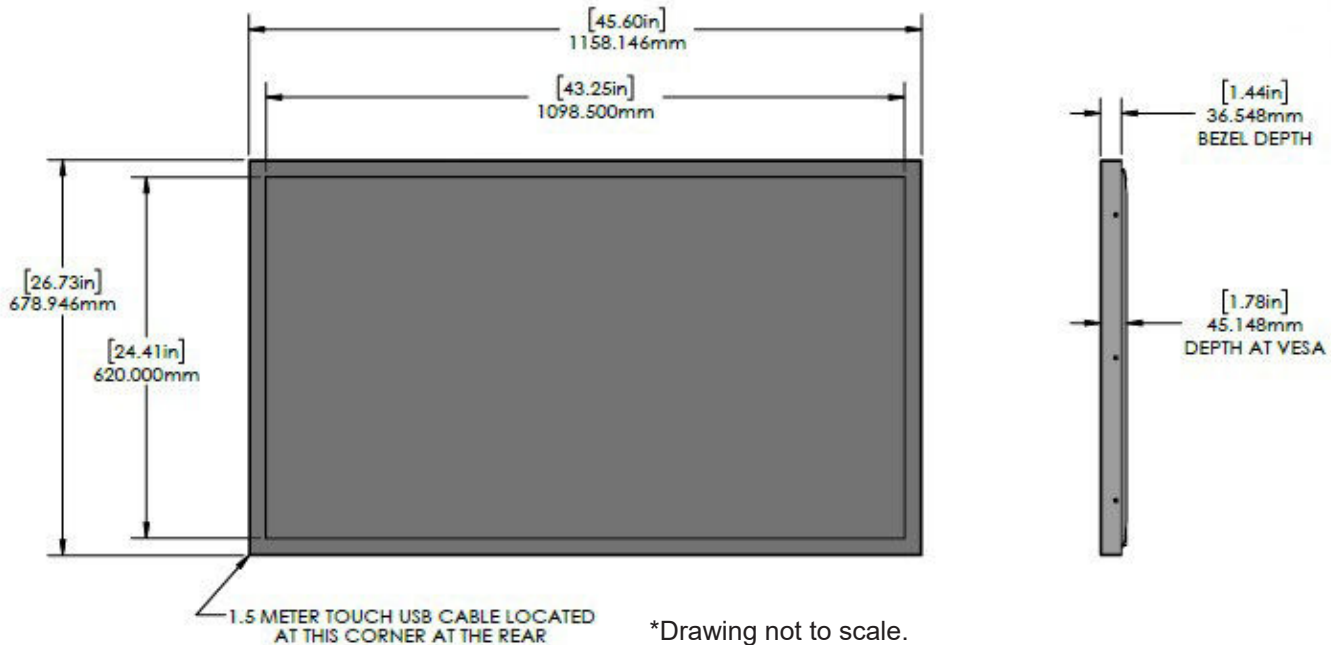

Our all-metal bezel construction, combined with high strength glass, adds considerable protection to the display, while also keeping your content crisp and bright.

SPECIFICATION	DETAIL			
<i>Product Name</i>	Touchscreen only	QB50C with Integrated Touchscreen	QH50C with Integrated Touchscreen	QM50C with Integrated Touchscreen
<i>Part Number</i>	TSI50NS17TACCZZ	TSI50PSYVTACCZZ	TSI50PSAGTACCZZ	TSI50PSYFTACCZZ
<i>Touchscreen Type</i>	Infrared			
<i>Number of Touch Points</i>	10 points simultaneous touch			
<i>Glass Type</i>	Clear Glass			
<i>Touchscreen Interface</i>	USB 2.0 Type A Male connector with 57" cable			
<i>Touchscreen Power</i>	USB 5VDC Maximum 1.5W			
<i>Touch Response Time</i>	≤8ms			
<i>Touch Accuracy</i>	+- 1mm			
<i>Minimum Touch Object Size</i>	6mm			
<i>Orientation Compatibility</i>	Landscape, Portrait			
<i>Brightness (w/touchscreen)</i>	N/A	310 nit	623 nit	445 nit
<i>Brightness (w/o touchscreen)</i>	N/A	350 nit	700 nit	500 nit
<i>Display Resolution</i>	3840 x 2160			
<i>Contrast Ratio</i>	4000:1			

Viewing Angle	178/178
Aspect Ratio	16:9
Video Inputs	HDMI 2.0 (3)
Audio Output	Stereo Mini Jack
Operating System Compatability	Microsoft® Windows®, Samsung® SoC, Google® Chrome®, Android®, Ma-cOS®, and many popular Linux® Distributions - <i>HID Compliant Compatability</i>
Display Power Supply	AC 100 - 240 V, 50/60 Hz
Display Power Consumption	TBD
Operating Temperature	0°~40° C
Humidity	10~80% Non-condensing
Integrated Dimensions (W x H x D)	45.60" x 26.73" x 1.78"
Viewable Area	43.25" x 24.41"
Integrated Display Weight	57 lbs.
Packaged Weight	65 lbs.
VESA Pattern	200 x 200 mm
Recommended Duty Cycle	QB: 16/7 \\\ QH and QM: 24/7
Service and Support	3 Year Repair & Return Warranty
In the Box	Integrated Touchscreen Display, Quick Setup Guide, Warranty Card, Power Cord, Remote Controller, Batteries